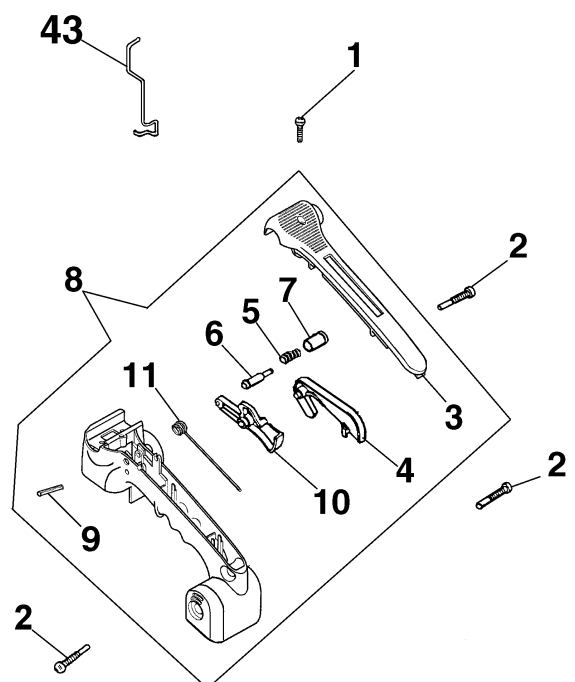

Ref.Nu	Qty	Part number	Description	Validity from	Validity till	Notes	Bulletin
1	1	50030269R	Screw				
2	2	50030279	Screw				
3	1	50030249R	Cover				
4	1	50030082A	Throttle lever				
5	1	50030077	Spring				
6	1	50030076R	Plug				
7	1	50030078R	Button				
8	1	50032037	Handle kit				
9	1	50030081	Plug				
10	1	50032012	Thrott.lever/ro				
11	1	50030080	Spring				
12	1	50030065R	Handle				
13	1	50030270	Screw				
14	1	50030068R	Strap				
15	1	50030067R	Support				
16	1	50030271	Screw				
17	1	50030138R	Clutch driver				
18	1	50030372	Bearing				
19	1	50032009	Clutch drum				
20	1	50030092	Washer				
21	1	50030350R	Spring				
22	1	50030090A	Clutch				
23	1	50032029AR	Chain cover				
24	1	50030242	Guard				
25	1	50030100	Spring				
26	1	3914003R	Nut				
27	1	3916005R	Washer				
28	1	50030105	Spacer				
29	1	50030292	Screw				
30	1	50030110	Spring				
31	1	50030106	Bushing				
32	1	50030107A	Weight				
33	1	50030205	Cover				
34	1	50030272	Screw				
35	1	50030116R	Plug				
36	1	50030118	Lever				
37	1	50030111	Spring				
38	1	50030117	Plug				
39	1	50030119	Brake band				
40	1	50030113	Brake lever				
41	1	50010148R	Nut				
42	1	50030121	Spring				
43	1	50032012	Thrott.lever/ro				