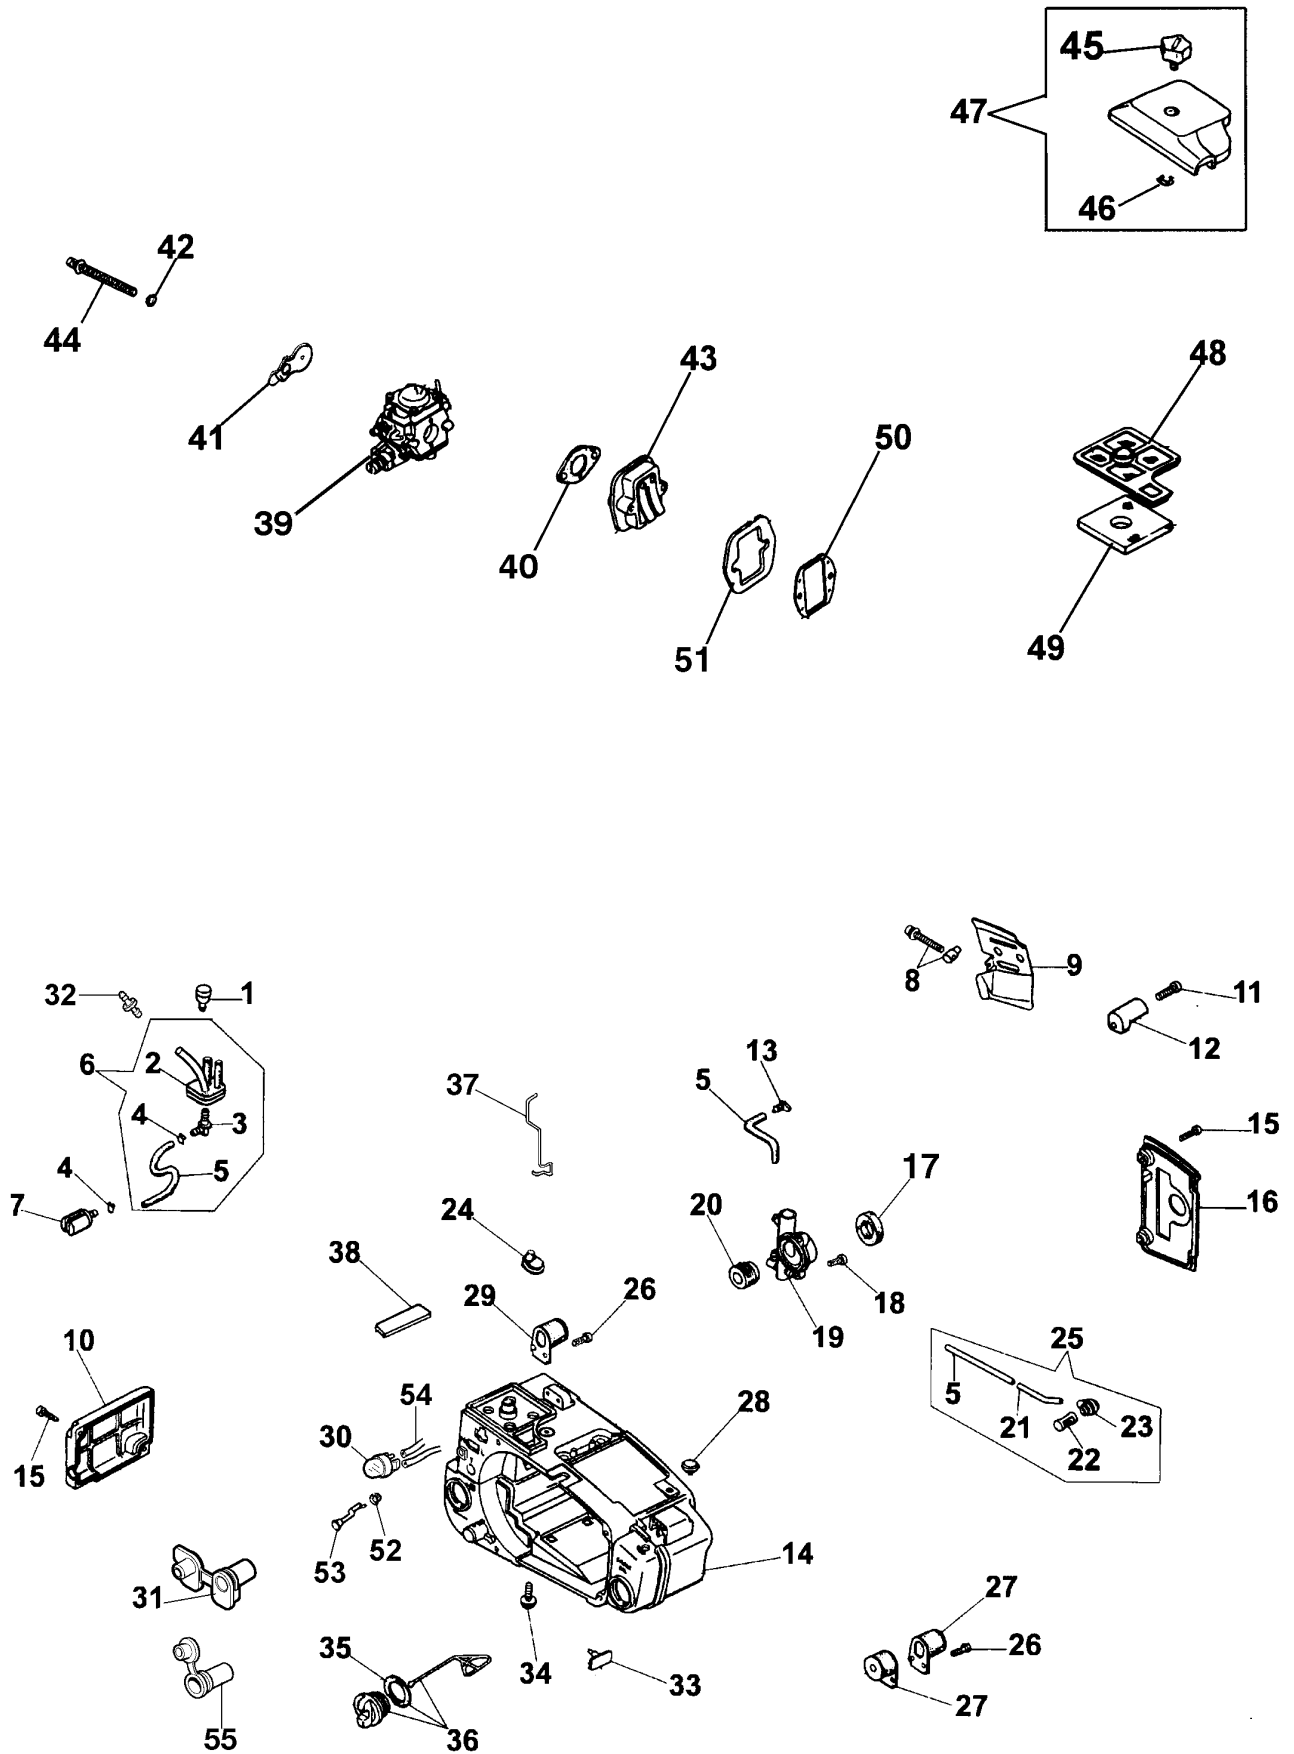

Ref.Nu	Qty	Part number	Description	Validity from	Validity till	Notes	Bulletin
1	2	50030285	Screw				
2	1	50040189R	Crankcase				
3	4	50030004R	Screw				
4	1	50030013R	Seal ring				
5	1	50030014R	Ring				
6	2	50030012R	Bearing				
7	1	50030011R	Crankshaft				
8	1	61070074	Seal ring				
9	2	50030010R	Spacer				
10	1	50030009R	Bearing				
11	2	50030008R	Ring				
12	1	50030007R	Piston pin				
13	1	50030006R	Piston ring				
14	1	50030002R	Cylinder				
15	1	50030388R	Gasket				
16	1	50030309	Muffler				
17	1	50030297R	Spark plug				
18	1	50032010	Piston assy Ø37				
19	1	50032008	Gasket set				
20	1	093500397	Starter handle				
21	1	4098073R	Starter rope				
22	1	004000132R	Spring				
23	1	094000033AR	Starter pulley				
24	2	004000436R	Pin				
25	2	50030112	Spring				
26	2	004000140R	Pawl				
27	1	50030143R	Flywheel				
28	1	005000361	Washer				
29	1	004000142	Nut				
30	1	50030272	Screw				
31	1	50030161	Flange				
32	2	50030295	Screw				
33	1	3833080	Washer				
34	1	094600097AR	Spark plug cap				
35	1	50030267R	Spring				
36	1	094500034R	Washer				
38	1	50030145	Spacer				
39	4	50030269R	Screw				
40	1	50032031R	Starter case				
41	1	094600041AR	Screw				
42	1	50030142R	Ignition coil				
43	1	50030160R	Bushing				
44	1	50030150	Sheath				
45	1	50030151R	Switch				
46	1	50032042	Labels kit