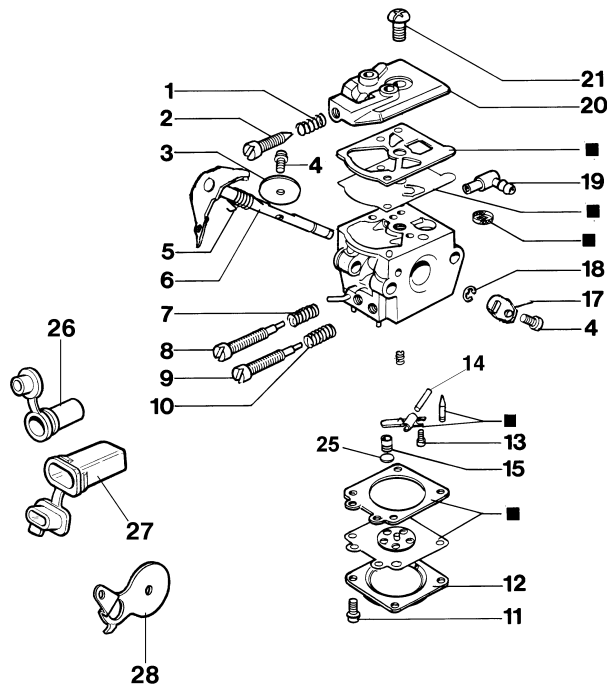

FINO A NOVEMBRE 2004
TILL NOVEMBER 2004
BIS NOVEMBER 2004
HASTA NOVIEMBRE 2004
JUSQU'A NOVEMBRE 2004

16 ■ KIT RIPARAZIONE
REPAIR KIT