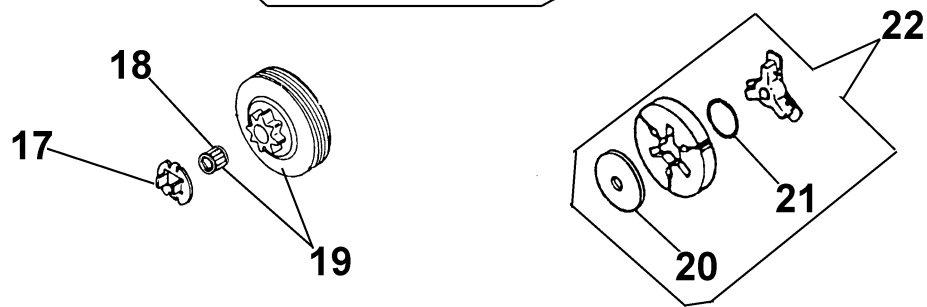

Ref.Nu	Qty	Part number	Description	Validity from	Validity till	Notes	Bulletin
1	1	50030269R	Screw				
2	2	50030279	Screw				
3	1	50030249R	Cover				
4	1	50030082A	Throttle lever				
5	1	50030077	Spring				
6	1	50030076R	Plug				
7	1	50030078R	Button				
8	1	50032037	Handle kit				
9	1	50030081	Plug				
10	1	50032012	Thrott.lever/ro				
11	1	50030080	Spring				
12	1	50030065R	Handle				
13	1	50030270	Screw				
14	1	50030068R	Strap				
15	1	50030067R	Support				
16	1	50030271	Screw				
17	1	50030138R	Clutch driver				
18	1	50030372	Bearing				
19	1	50032009	Clutch drum				
20	1	50030092	Washer				
21	1	50030350R	Spring				
22	1	50030090A	Clutch				
23	1	50032029AR	Chain cover				
24	1	50030242	Guard				
25	1	50030100	Spring				
26	1	3914003R	Nut				
27	1	3916005R	Washer				
28	1	50030105	Spacer				
29	1	50030292	Screw				
30	1	50030110	Spring				
31	1	50030106	Bushing				
32	1	50030107A	Weight				
33	1	50030205	Cover				
34	1	50030272	Screw				
35	1	50030116R	Plug				
36	1	50030118	Lever				
37	1	50030111	Spring				
38	1	50030117	Plug				
39	1	50030119	Brake band				
40	1	50030113	Brake lever				
41	1	50010148R	Nut				
42	1	50030121	Spring				
43	1	50032012	Thrott.lever/ro				