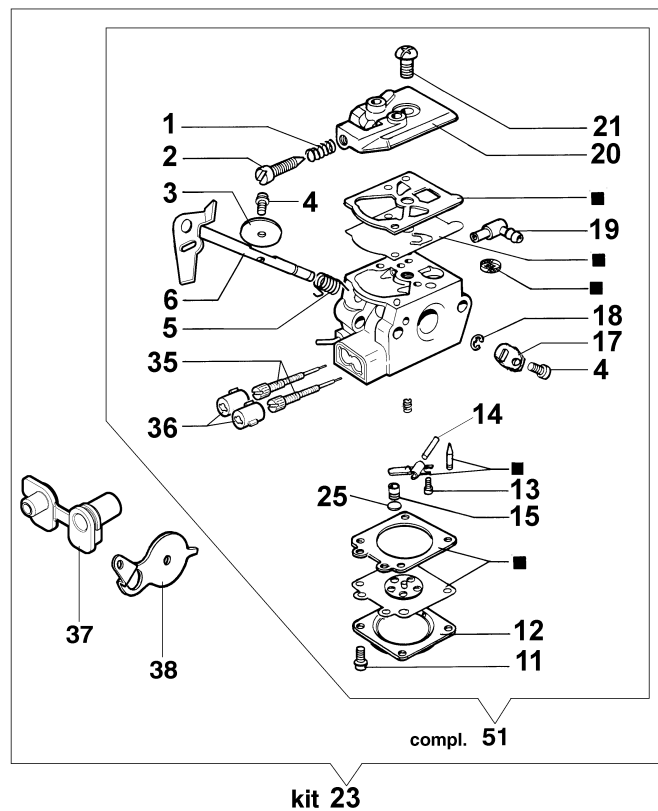

DA NOVEMBRE 2004
FROM NOVEMBER 2004
AB NOVEMBER 2004
DESDE NOVIEMBRE 2004
DEPUIS NOVEMBRE 2004

16 ■ KIT RIPARAZIONE
REPAIR KIT