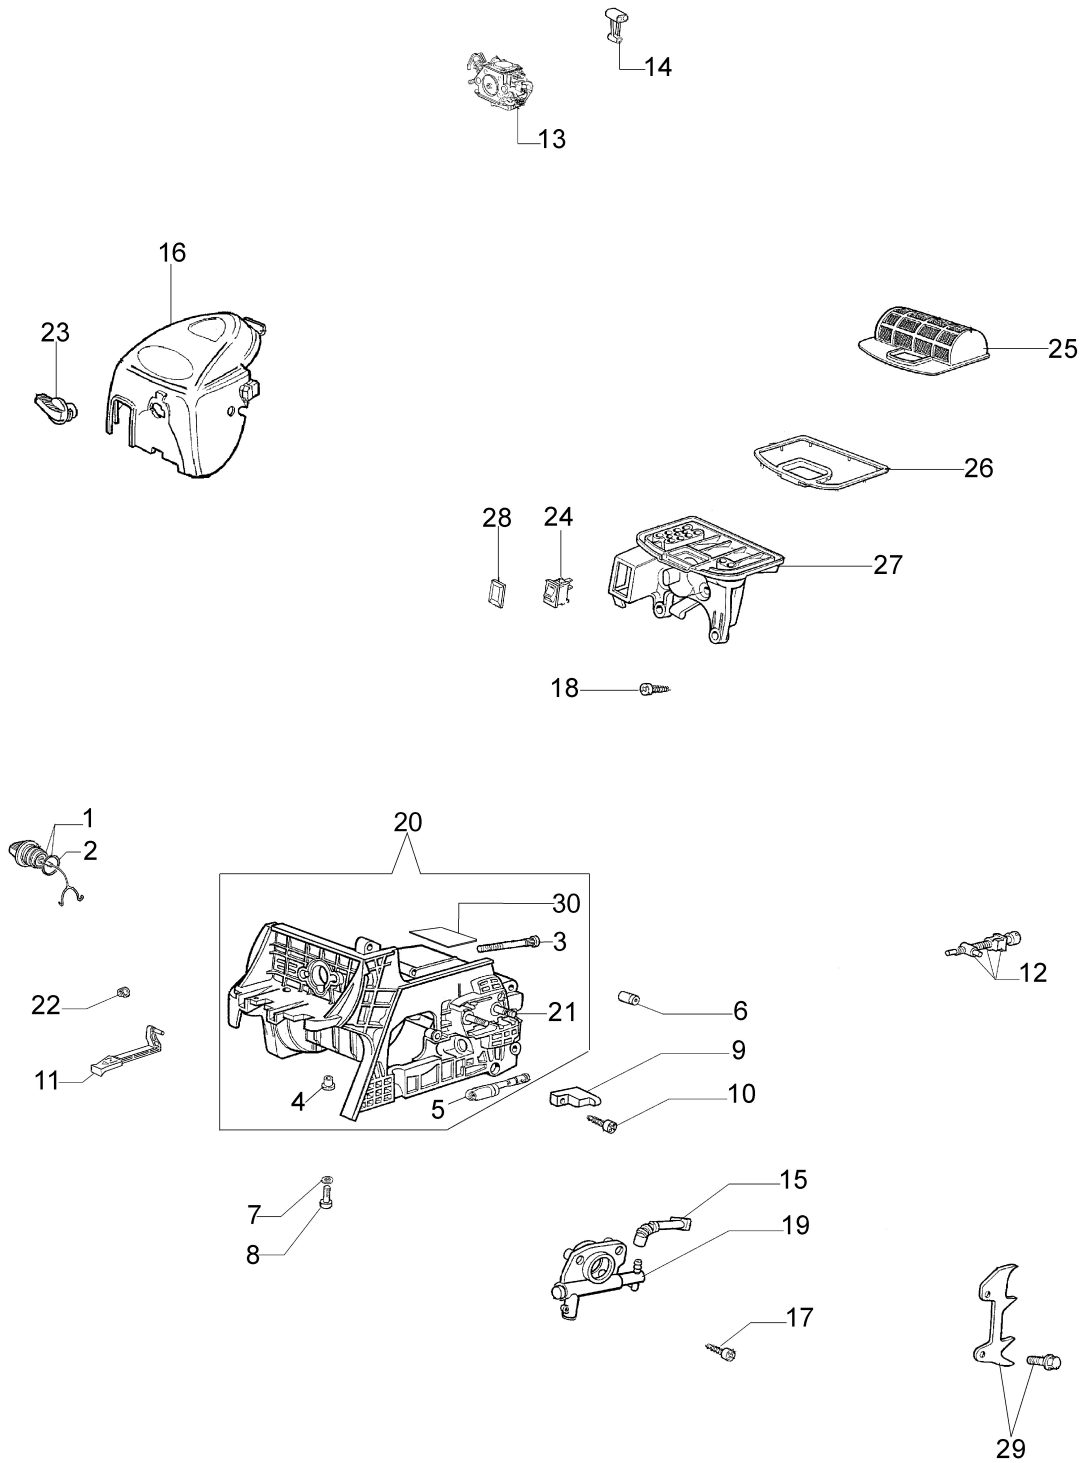

Illustration Crankcase and air filter

Illustration Crankcase and air filter

Ref.Nu	Qty	Part number	Description	Validity from	Validity till	Notes	Bulletin
1	1	50052005R	Tank cap				
2	1	3049025	O-ring				
3	2	094600262AR	Tie rod				
4	4	50050067	Spacer				
5	1	50052006B	Oil filter				
6	1	097000229R	Breather valve				
7	4	3833073R	Washer				
8	4	3860096R	Screw				
9	1	094600369R	Guard				
10	1	094600041AR	Screw				
11	1	50050269B	Starter lever				
12	1	50050133	Chain tensioner kit				
13	1	50050260	Carburetor WT-562				
14	1	50050121	Screw guide				
15	1	50050049R	Tube				
16	1	50050084R	Cover				
17	3	3960074	Screw				
18	2	3960057R	Screw				
19	1	50050020R	Oil pump				
20	1	50060092AR	Crankcase				
21	2	50050052R	Stud				
22	1	3933100R	Nut				
23	1	50050034	Knob				
24	1	2317021R	Switch				
25	1	50050036AR	Air filter				BT1-017-07/07
25	1	50050331R	Air filter optional				BT1-017-07/07
26	1	50050056BR	Gasket				
27	1	50050035C	Support				
28	1	2317013	Guard				
29	1	50062023	Spike				
30	1	50050122R	Guard