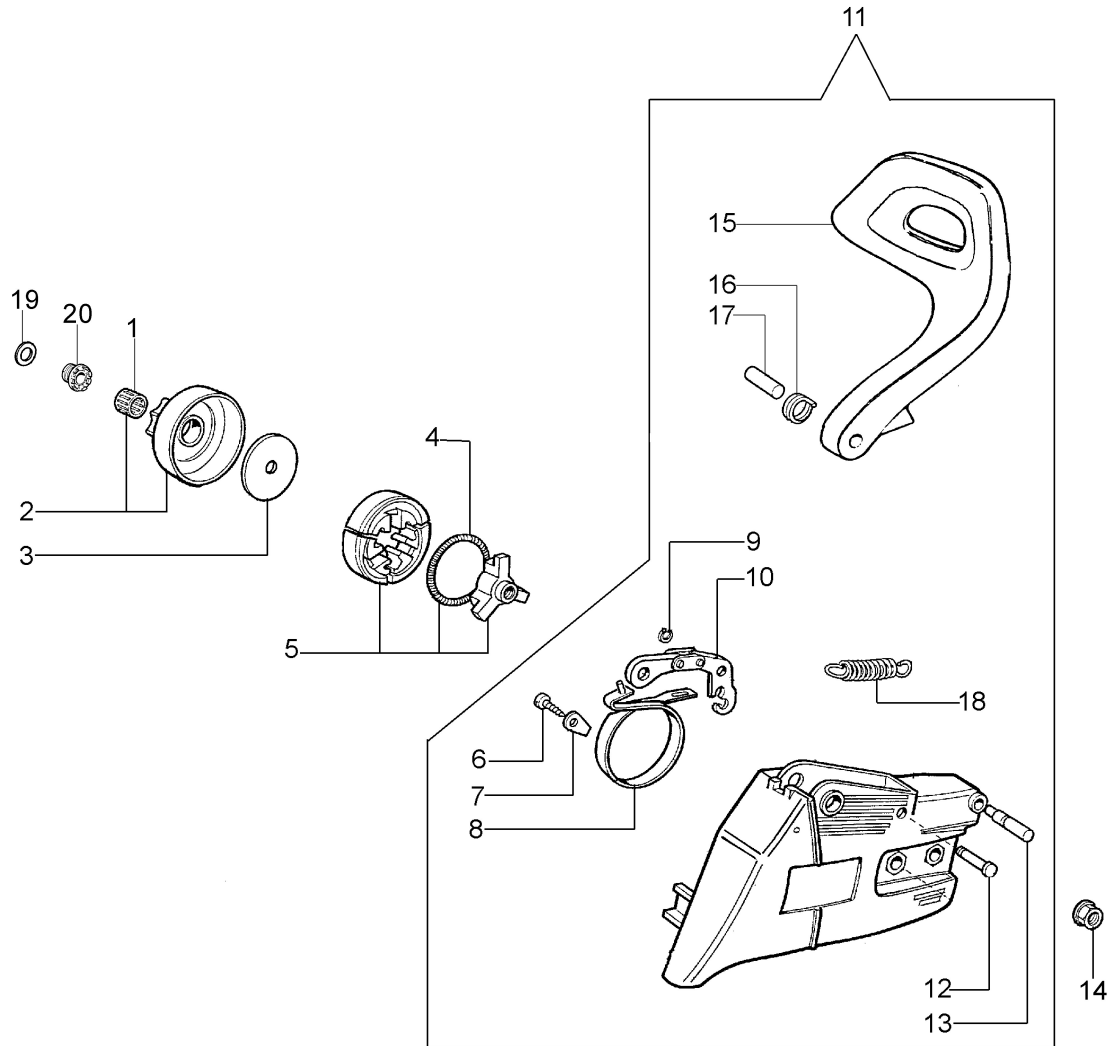

Illustration Clutch assy

Illustration Clutch assy

Ref.Nu	Qty	Part number	Description	Validity from	Validity till	Notes	Bulletin
1	1	50030372	Bearing				
2	1	50050136A	Chain sprocket 3/8				
3	1	004000352R	Washer				
4	1	094500029	Spring				
5	1	094000129AR	Clutch				
6	1	3960070AR	Screw				
7	1	50050125R	Plate				
8	1	50050039R	Brake band				
9	1	3026003R	Ring				
10	1	097000146	Lever				
11	1	50052002AR	Chain cover assy				
12	1	097000106R	Plug				
13	1	50050064R	Pin				
14	2	50010148R	Nut				
15	1	50050040R	Guard				
16	1	50010088AR	Spring				
17	1	50050066	Plug				
18	1	095000219AR	Spring				
19	1	004400285	Washer				
20	1	50050025R	Worm gear 3/8