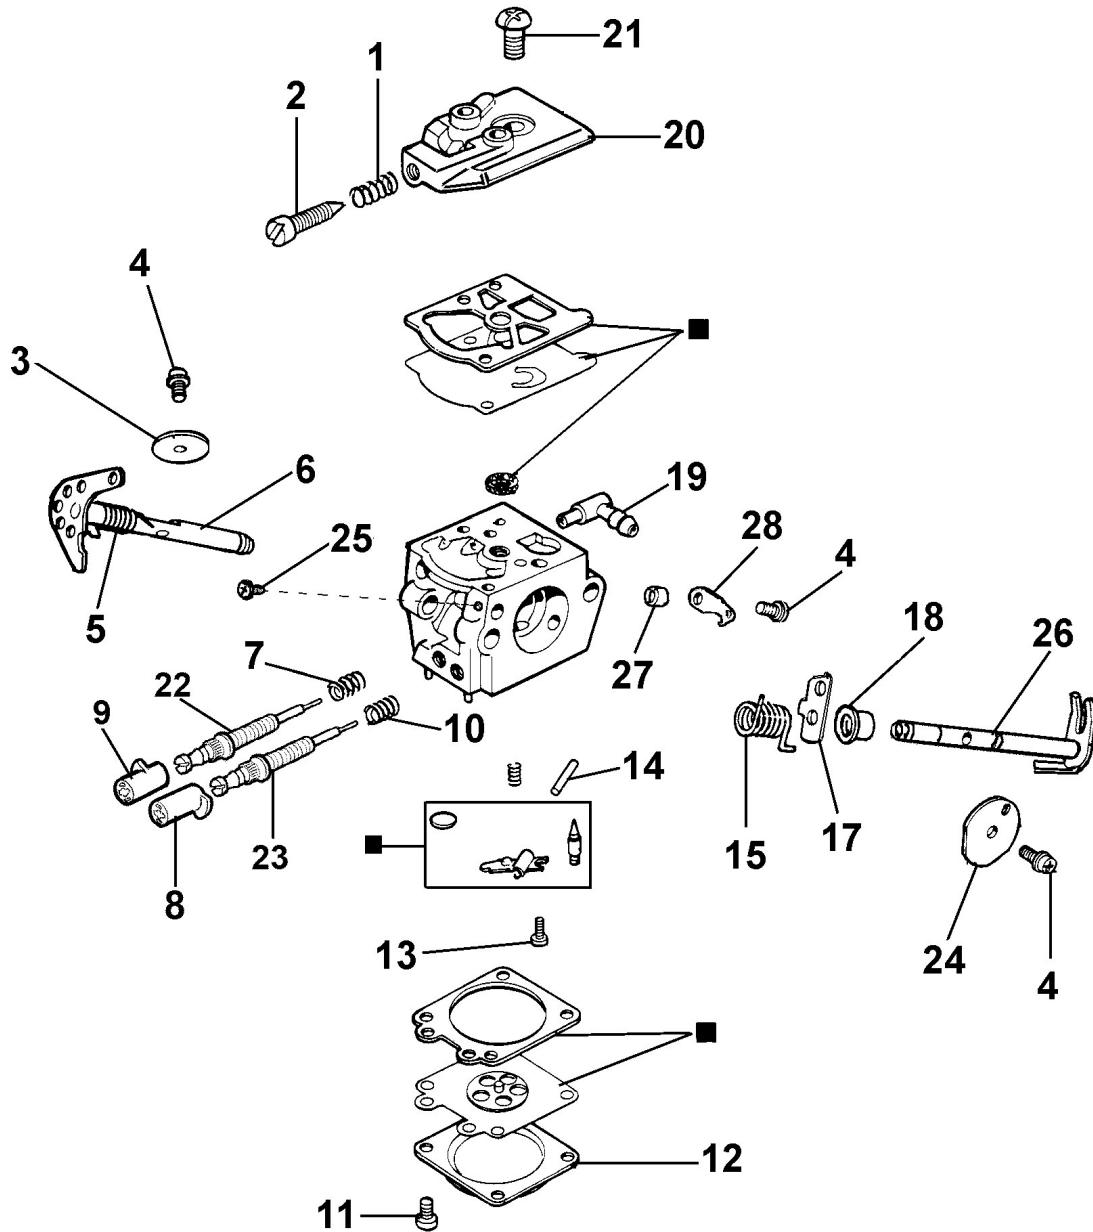

## Illustration Clutch assy

---

Ref.Nu	Qty	Part number	Description	Validity from	Validity till	Notes	Bulletin
1	1	50030372	Bearing				
2	1	50050136A	Chain sprocket 3/8				
3	1	004000352R	Washer				
4	1	094500029	Spring				
5	1	094000129AR	Clutch				
6	1	3960070AR	Screw				
7	1	50050125R	Plate				
8	1	50050039R	Brake band				
9	1	3026003R	Ring				
10	1	097000146	Lever				
11	1	50052002AR	Chain cover assy				
12	1	097000106R	Plug				
13	1	50050064R	Pin				
14	2	50010148R	Nut				
15	1	50050040R	Guard				
16	1	50010088AR	Spring				
17	1	50050066	Plug				
18	1	095000219AR	Spring				
19	1	004400285	Washer				
20	1	50050025R	Worm gear 3/8				

## Illustration Handle

---

Ref.Nu	Qty	Part number	Description	Validity from	Validity till	Notes	Bulletin
1	3	097000061AR	Screw				
2	3	50050359R	Spring				
3	1	50052045	Throttle kit				
4	1	50050214AR	Cover				
5	1	097000028R	Spring				
6	1	50050123R	Strap				
7	1	50120029R	Fuel tank				
8	2	50052005R	Tank cap				
9	2	3960073R	Screw				
10	2	3049025	O-ring				
11	1	094600450R	Fuel filter				
12	4	094600041AR	Screw				
13	1	3960057R	Screw				
14	1	50050070AR	Tube				
15	1	50050096AR	Lever				
16	2	50010061R	AV-mount				
17	1	3918010R	Washer				
18	1	50050072	Cap				
19	1	094500575R	Spring				
20	1	094500577AR	Breather valve				
21	1	50050071R	Breather valve				
22	3	50050182R	Support				
23	1	50070197A	Knob				
24	1	50050044A	Throttle rod				
25	1	50050119	Plate				