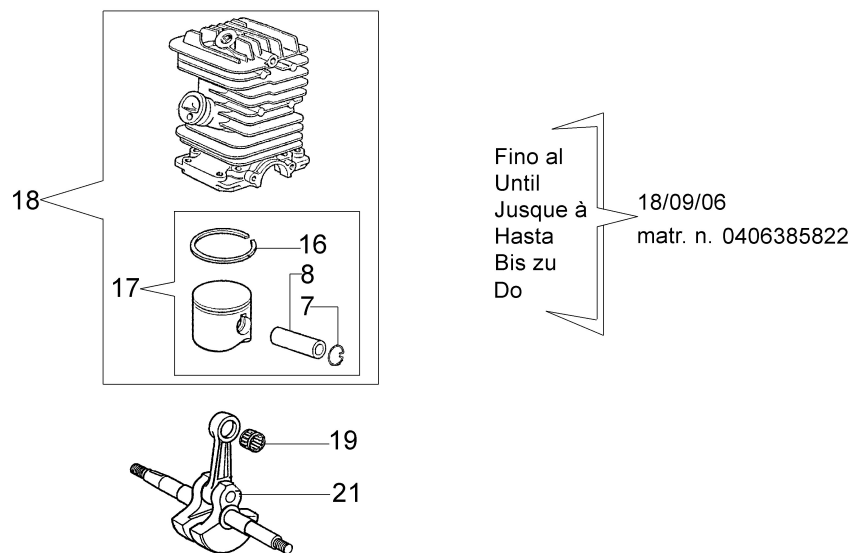

## Illustration Engine

---

Ref.Nu	Qty	Part number	Description	Validity from	Validity till	Notes	Bulletin
1	1	3055114	Spark plug				
2	2	50050032	Screw				
3	4	3801047	Screw				
4	2	3960073R	Screw				
5	1	50272004R	Seal ring				
6	2	50110043AR	Spacer				BT4-085-02/07
7	2	004900061R	Ring				
8	1	50050222	Piston pin				
9	1	094600103	Band				
10	1	50110045R	Crankshaft				BT4-085-02/07
11	2	50060076	Gasket				
12	1	50050010R	Manifold				
13	2	3933100R	Nut				
14	2	094000006R	Bearing				
15	1	50050027A	Muffler				
16	1	4196166R	Piston ring				
17	1	50050131A	Piston assy Ø38				
18	1	50050132B	Complete cylinder Ø38				
19	1	3037013	Bearing				
20	1	3050024AR	Seal ring				
21	1	50050001	Crankshaft				
22	1	50050016AR	Cover				
23	1	50110044R	Bearing				BT4-085-02/07
24	1	50110047R	Piston pin				BT4-085-02/07
25	1	50110066A	Piston assy				BT4-085-02/07
26	1	50050276A	Complete cylinder Ø38				BT4-085-02/07

## Illustration Clutch assy

---

Ref.Nu	Qty	Part number	Description	Validity from	Validity till	Notes	Bulletin
1	1	50030372	Bearing				
2	1	50050136A	Chain sprocket 3/8				
3	1	004000352R	Washer				
4	1	094500029	Spring				
5	1	094000129AR	Clutch				
6	1	3960070AR	Screw				
7	1	50050125R	Plate				
8	1	50050039R	Brake band				
9	1	3026003R	Ring				
10	1	097000146	Lever				
11	1	50052002AR	Chain cover assy				
12	1	097000106R	Plug				
13	1	50050064R	Pin				
14	2	50010148R	Nut				
15	1	50050040R	Guard				
16	1	50010088AR	Spring				
17	1	50050066	Plug				
18	1	095000219AR	Spring				
19	1	004400285	Washer				
20	1	50050025R	Worm gear 3/8				