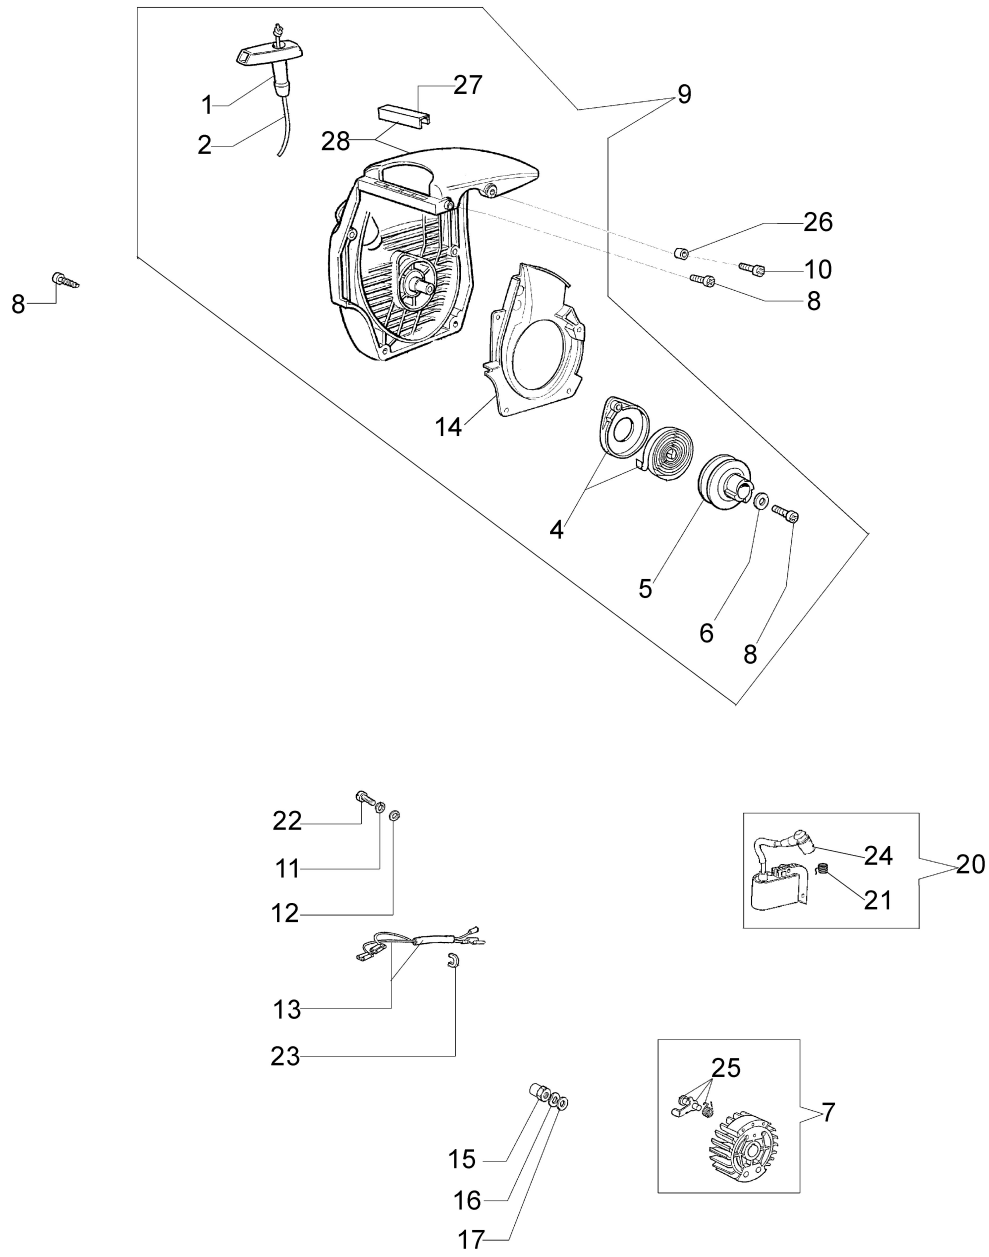

Illustration Starter assy

3
Kit etichette
Labels set
Jeu etiquette
Juego etiquetas
Etikettenkit

Illustration Starter assy

Ref.Nu	Qty	Part number	Description	Validity from	Validity till	Notes	Bulletin
1	1	097000064AR	Starter handle				
2	1	50070123R	Starter rope				
3	1	50050134	Labels kit				
4	1	50050073R	Spring				
5	1	50050017AR	Starter pulley				
6	1	094500034R	Washer				
7	1	50050240R	Flywheel				
8	1	3960057R	Screw				
9	1	50060110	Starter assy				
10	1	3960082BR	Screw				
11	1	006000315R	Washer				
12	1	3916004R	Washer				
13	1	50050081	Cable				
14	1	50060086	Flange				
15	1	50050261	Nut				BT4-083-01/07
16	1	3833080R	Washer				
17	1	005000361	Washer				
20	1	50050013AR	Ignition coil				
21	1	50050127	Spring				
22	1	3960075R	Screw				
23	1	005000347AR	Grommet				
24	1	50050126	Spark plug cap				
25	1	50072029	Pawl				
26	1	50050124	Spacer				
27	1	50050148	Plate				
28	1	50060112	Starter assy