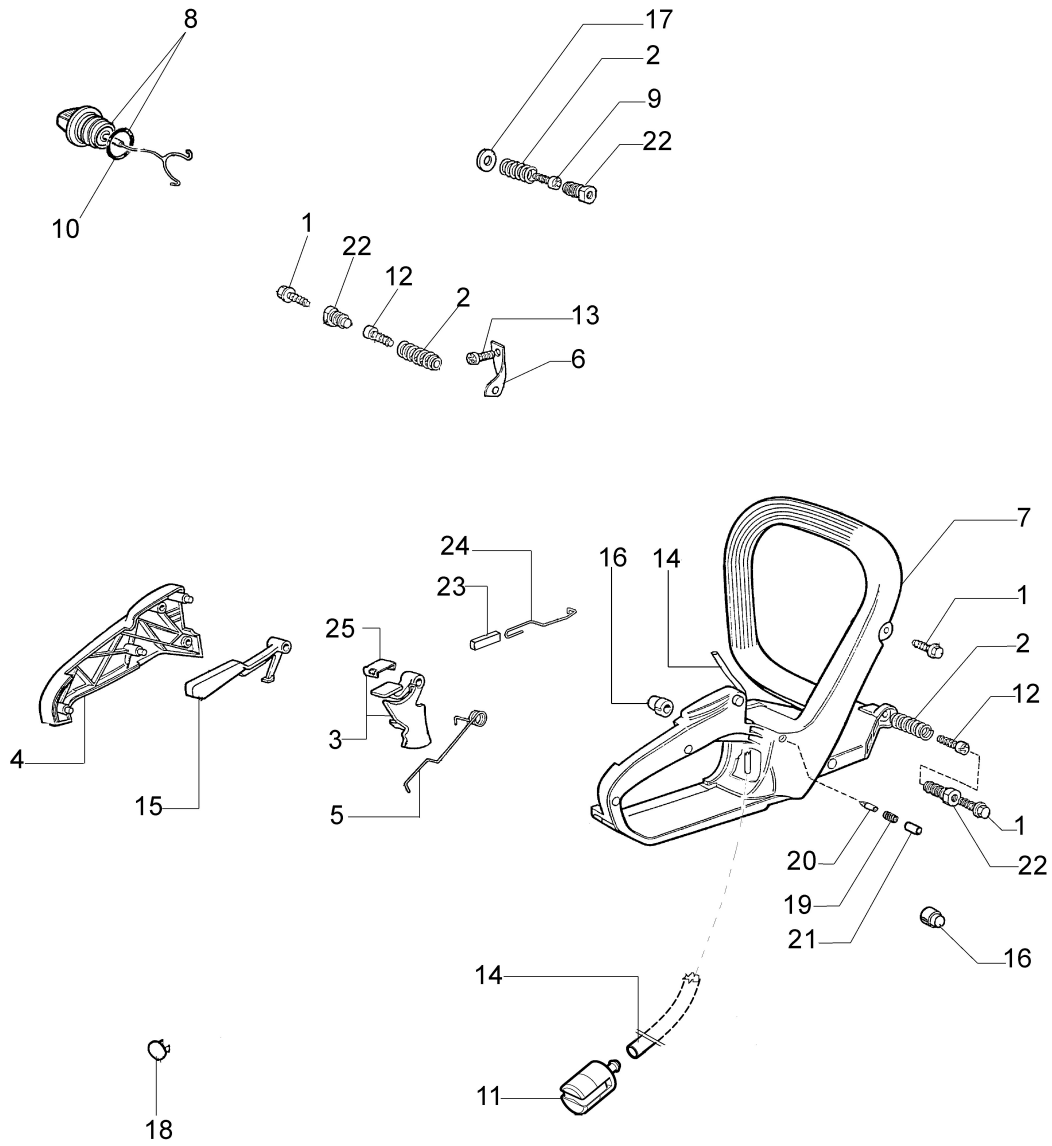

## Illustration Engine

---

Ref.Nu	Qty	Part number	Description	Validity from	Validity till	Notes	Bulletin
1	1	3055114	Spark plug				
2	2	50050032	Screw				
3	4	3801047	Screw				
4	2	3960073R	Screw				
5	1	50272004R	Seal ring				
6	2	50110043AR	Spacer				BT4-085-02/07
7	2	004900061R	Ring				
8	1	50050222	Piston pin				
9	1	094600103	Band				
10	1	50110045R	Crankshaft				BT4-085-02/07
11	2	50060076	Gasket				
12	1	50050010R	Manifold				
13	2	3933100R	Nut				
14	2	094000006R	Bearing				
15	1	50050027A	Muffler				
16	1	4196166R	Piston ring				
17	1	50050131A	Piston assy Ø38				
18	1	50050132B	Complete cylinder Ø38				
19	1	3037013	Bearing				
20	1	3050024AR	Seal ring				
21	1	50050001	Crankshaft				
22	1	50050016AR	Cover				
23	1	50110044R	Bearing				BT4-085-02/07
24	1	50110047R	Piston pin				BT4-085-02/07
25	1	50110066A	Piston assy				BT4-085-02/07
26	1	50050276A	Complete cylinder Ø38				BT4-085-02/07

Illustration Clutch assy

## Illustration Clutch assy

---

Ref.Nu	Qty	Part number	Description	Validity from	Validity till	Notes	Bulletin
1	1	50030372	Bearing				
2	1	50050136A	Chain sprocket 3/8				
3	1	004000352R	Washer				
4	1	094500029	Spring				
5	1	094000129AR	Clutch				
6	1	3960070AR	Screw				
7	1	50050125R	Plate				
8	1	50050039R	Brake band				
9	1	3026003R	Ring				
10	1	097000146	Lever				
11	1	50052002AR	Chain cover assy				
12	1	097000106R	Plug				
13	1	50050064R	Pin				
14	2	50010148R	Nut				
15	1	50050040R	Guard				
16	1	50010088AR	Spring				
17	1	50050066	Plug				
18	1	095000219AR	Spring				
19	1	004400285	Washer				
20	1	50050025R	Worm gear 3/8				