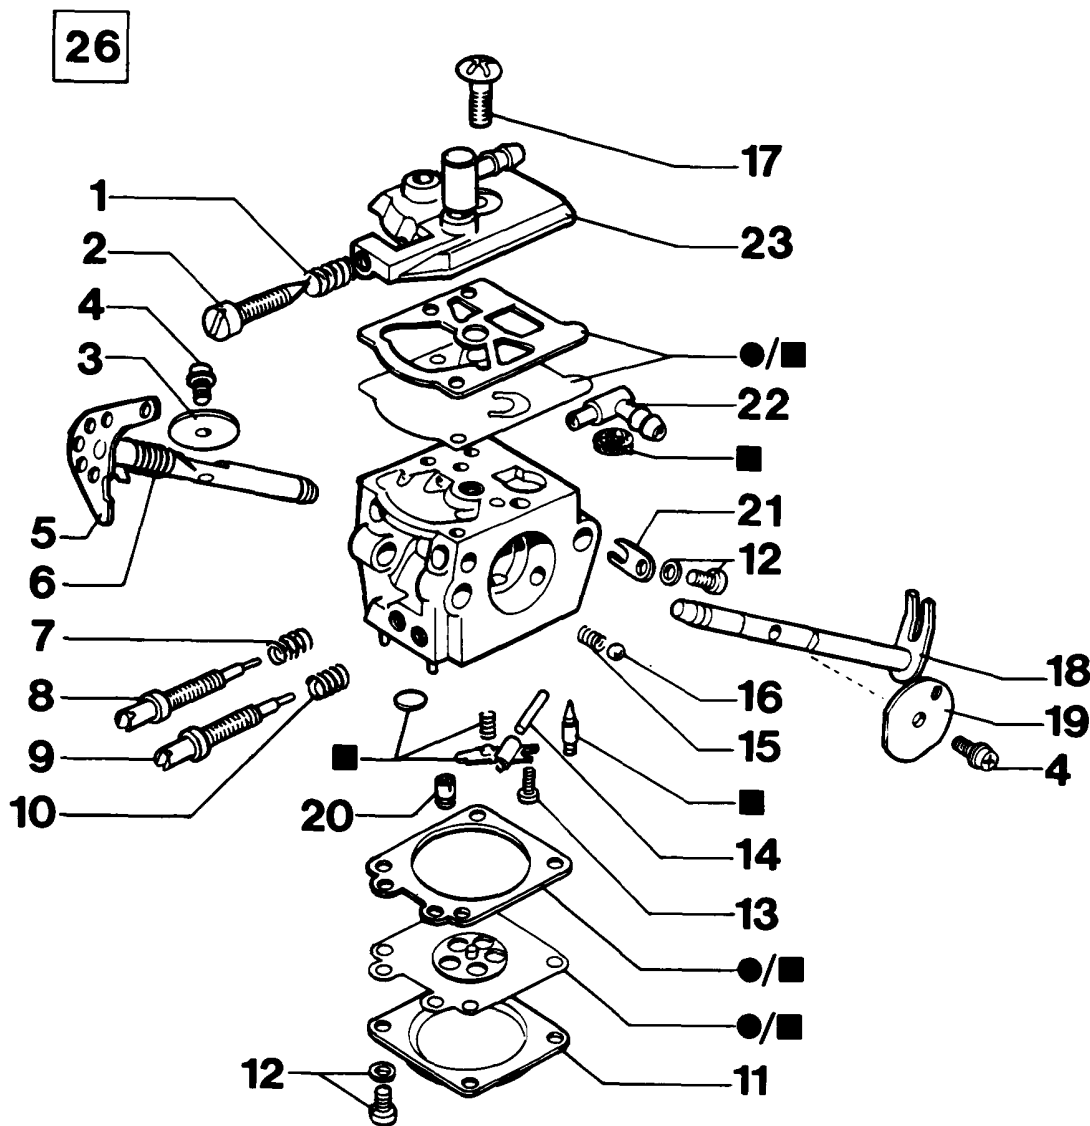

Ref.Nu	Qty	Part number	Description	Validity from	Validity till	Notes	Bulletin
1	1	094500033	Washer				
2	1	005000165	Bearing				
3	1	094500761A	Chain sprocket .325				
4	1	004000352	Washer				
5	1	094000129AR	Clutch				
6	1	094500029	Spring				
7	10	094600041AR	Screw				
8	1	094600198	Plate				
9	1	095000286	Plate				
10	1	095100055R	Chain cover				
11	1	095000219AR	Spring				
12	1	095000291	Plug				
13	1	095000226	Plug				
14	1	095000222	Guard				
15	1	094600370	Cover				
16	1	095000220	Spring				
17	1	095000290	Plug				
18	1	095100086	Chain cover				
19	1	095100038	Guard				
20	1	50012026	Chain tensioner screw				
21	1	50010079	Clamp				
22	1	094600074R	Spike				
23	2	50010148R	Nut				
24	1	094600178	Brake band				
25	1	094600068C	Spring				
26	1	095100039	Throttle				
27	1	095100059	Cover				
28	3	094600101AR	Spring				
29	1	094600077	Strap				
30	1	095100043	Handle				
31	1	095100041	Handle				
32	1	099900297	Screw				
33	1	095100058	Handle				
34	1	094600059	Throttle cable				
35	1	094600451	Washer				
36	1	094600198	Plate				
37	1	094500298	Clutch drum				
38	1	094500046	Ring				
39	1	095100040	Throttle lever				

mod. Walbro WT-162A

compl. p.n. 094600047A

24 ■ KIT RIPARAZIONE
REPAIR KIT

25 ● KIT MEMBRANE & GUARNIZIONI
DIAPHRAGM & GASKET SET