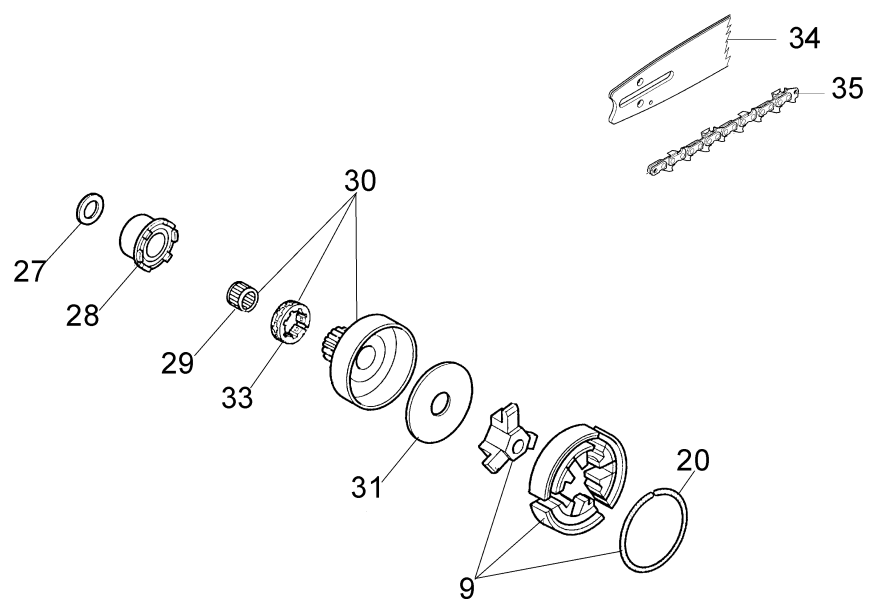

Ref.Nu	Qty	Part number	Description	Validity from	Validity till	Notes	Bulletin
1	1	50070077	Cable				
2	1	094000227	Screw				
3	1	006000315R	Washer				
4	1	3916004R	Washer				
5	1	094600097A	Spark plug cap				
6	1	094600169A	Spring				
7	2	50070148	Spacer				
8	1	2501001R	Ignition coil				
9	1	097000064AR	Starter handle				
10	1	50070123R	Starter rope				
11	4	3960092AR	Screw				
12	1	50050073R	Spring				
13	1	50070050A	Starter pulley				
14	1	094500034R	Washer				
15	1	094600041AR	Screw				
16	1	50072011AR	Starter assy				
17	2	004000142	Nut				
18	2	3833080	Washer				
19	2	005000361	Washer				
20	1	50072029	Pawl				
21	1	50260015R	Flywheel				

Ref.Nu	Qty	Part number	Description	Validity from	Validity till	Notes	Bulletin
1	1	50070095	Guard				
2	1	095000219AR	Spring				
3	1	50010243	Pin				
4	1	50010088AR	Spring				
5	1	3960045	Screw				
6	1	50070124A	Plate				
7	1	3026003	Ring				
8	1	097000146	Lever				
9	1	094500297R	Clutch				
10	1	3960073R	Screw				
11	1	50050125R	Plate				
12	1	50050039R	Brake band				
13	1	006000300	Bushing				
14	1	50070149	Guard				
15	1	50070033	Spike				
16	2	3960098	Screw				
17	1	50010148R	Nut				
18	1	3960093	Screw				
19	1	50070081	Cover				
20	1	094500029	Spring				
21	1	50070088	Washer				
22	1	3049007	O-ring				
23	1	50070080	Chain tensioner screw				
24	1	50070087AR	Adjuster nut				BT4-055-10/03
25	1	50072027A	Chain tensioner kit				BT4-055-10/03
26	1	50072015A	Chain cover				
27	1	50070069	Washer				
28	1	50070025	Worm gear				
29	1	005000165	Bearing				
30	1	50080023	Chain sprocket .325				
31	1	375100012AR	Washer				
32	1	097000106	Plug				
33	1	094500046	Ring				
34	1	094600332R	Bar 16" - cm 41				
34	1	094600333R	Bar 18" - cm 46				
35	1	30629530	Chain .325 x .058 (1.5mm) - 66 links				
35	1	30629512	Chain .325 x .058 (1.5mm) - 72 links				