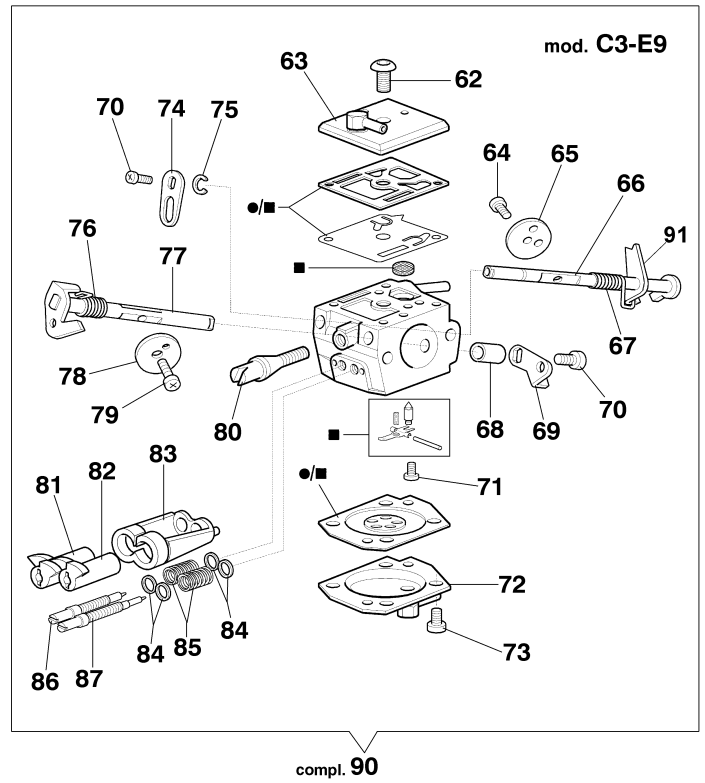

FINO A NOVEMBRE 2004
TILL NOVEMBER 2004
BIS NOVEMBER 2004
HASTA NOVIEMBRE 2004
JUSQU'A NOVEMBRE 2004

DA NOVEMBRE 2004
FROM NOVEMBER 2004
AB NOVEMBER 2004
DESDE NOVIEMBRE 2004
DEPUIS NOVEMBRE 2004

88 KIT MEMBRANE & GUARNIZIONI DIAPHRAGM & GASKET SET

89 KIT RIPARAZIONE REPAIR KIT