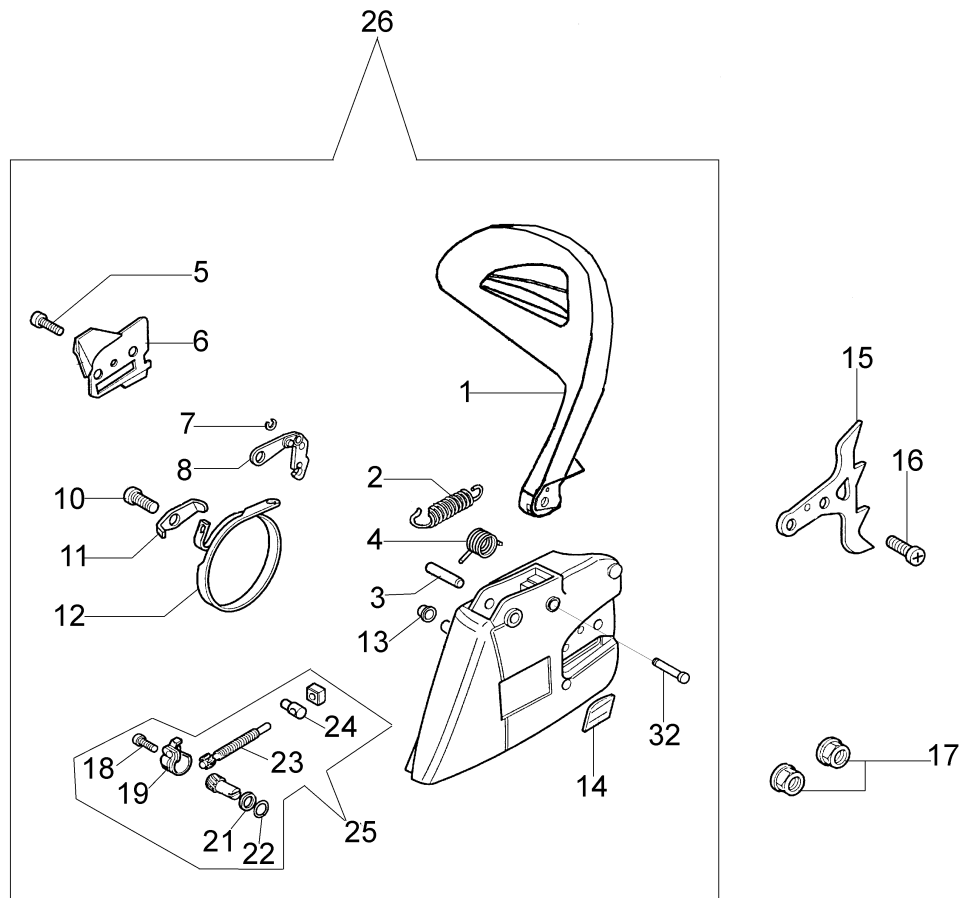

Ref.Nu	Qty	Part number	Description	Validity from	Validity till	Notes	Bulletin
1	1	50070077	Cable				
2	1	094000227	Screw				
3	1	006000315R	Washer				
4	1	3916004R	Washer				
5	1	094600097A	Spark plug cap				
6	1	094600169A	Spring				
7	2	50070148	Spacer				
8	1	2501001R	Ignition coil				
9	1	097000064AR	Starter handle				
10	1	50070123R	Starter rope				
11	4	3960092AR	Screw				
12	1	50050073R	Spring				
13	1	50070050A	Starter pulley				
14	1	094500034R	Washer				
15	1	094600041AR	Screw				
16	1	50072011AR	Starter assy				
17	2	004000142	Nut				
18	2	3833080	Washer				
19	2	005000361	Washer				
20	1	50072029	Pawl				
21	1	50260015R	Flywheel				

Ref.Nu	Qty	Part number	Description	Validity from	Validity till	Notes	Bulletin
1	1	50070095	Guard				
2	1	095000219AR	Spring				
3	1	50010243	Pin				
4	1	50010088AR	Spring				
5	1	3960045	Screw				
6	1	50070124A	Plate				
7	1	3026003	Ring				
8	1	097000146	Lever				
9	1	094500297R	Clutch				
10	1	3960073R	Screw				
11	1	50050125R	Plate				
12	1	50050039R	Brake band				
13	1	006000300	Bushing				
14	1	50070149	Guard				
15	1	50070033	Spike				
16	2	3960098	Screw				
17	1	50010148R	Nut				
18	1	3960093	Screw				
19	1	50070081	Cover				
20	1	094500029	Spring				
21	1	50070088	Washer				
22	1	3049007	O-ring				
23	1	50070080	Chain tensioner screw				
24	1	50070087AR	Adjuster nut				BT4-055-10/03
25	1	50072027A	Chain tensioner kit				BT4-055-10/03
26	1	50072015A	Chain cover				
27	1	50070069	Washer				
28	1	50070025	Worm gear				
29	1	005000165	Bearing				
30	1	50080023	Chain sprocket .325				
31	1	375100012AR	Washer				
32	1	097000106	Plug				
33	1	094500046	Ring				
34	1	094600332R	Bar 16" - cm 41				
34	1	094600333R	Bar 18" - cm 46				
35	1	30629530	Chain .325 x .058 (1.5mm) - 66 links				
35	1	30629512	Chain .325 x .058 (1.5mm) - 72 links				