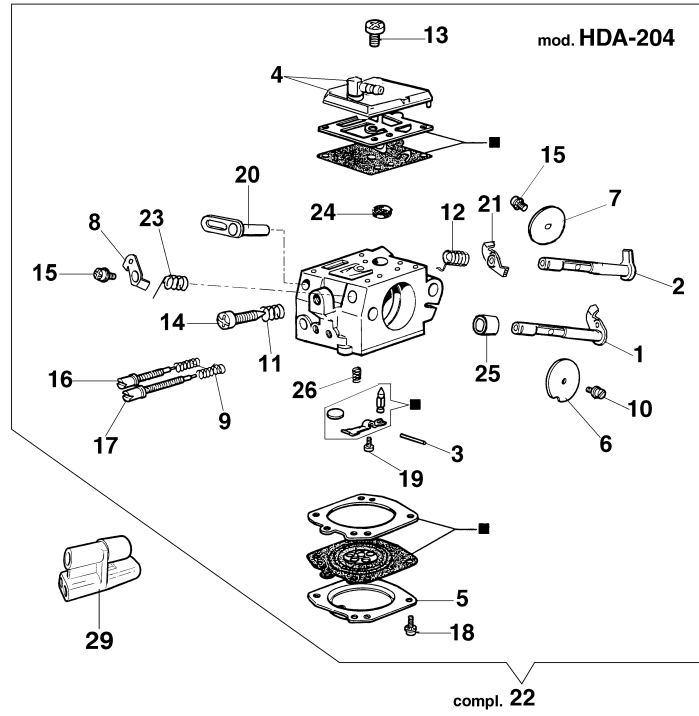

FINO A NOVEMBRE 2004
TILL NOVEMBER 2004
BIS NOVEMBER 2004
HASTA NOVIEMBRE 2004
JUSQU'A NOVEMBRE 2004

DA NOVEMBRE 2004
FROM NOVEMBER 2004
AB NOVEMBER 2004
DESDE NOVIEMBRE 2004
DEPUIS NOVEMBRE 2004

88 KIT MEMBRANE & GUARNIZIONI DIAPHRAGM & GASKET SET

89 KIT RIPARAZIONE REPAIR KIT