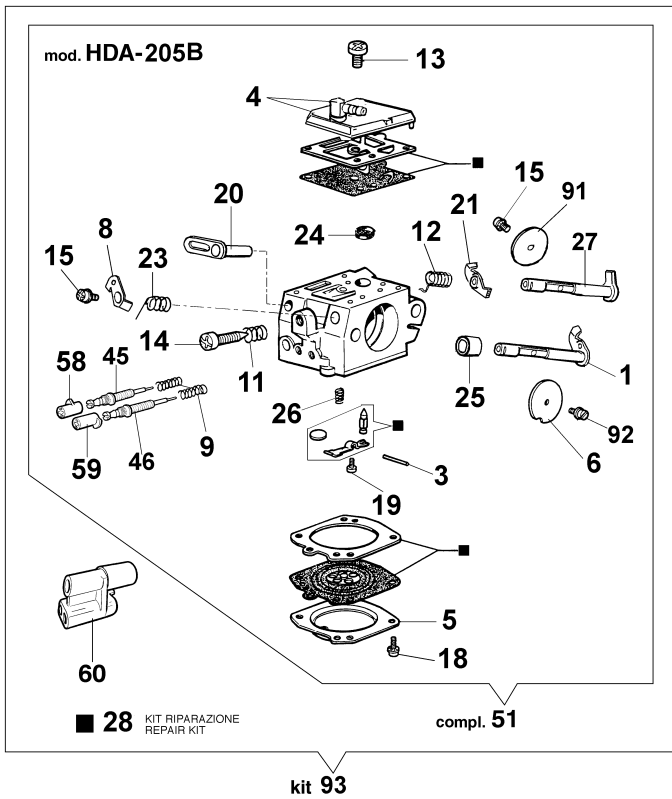

FINO A NOVEMBRE 2004
TILL NOVEMBER 2004
BIS NOVEMBER 2004
HASTA NOVIEMBRE 2004
JUSQU'A NOVEMBRE 2004

DA NOVEMBRE 2004
FROM NOVEMBER 2004
AB NOVEMBER 2004
DESDE NOVIEMBRE 2004
DEPUIS NOVEMBRE 2004

88 KIT MEMBRANE & GUARNIZIONI DIAPHRAGM & GASKET SET

89 KIT RIPARAZIONE REPAIR KIT