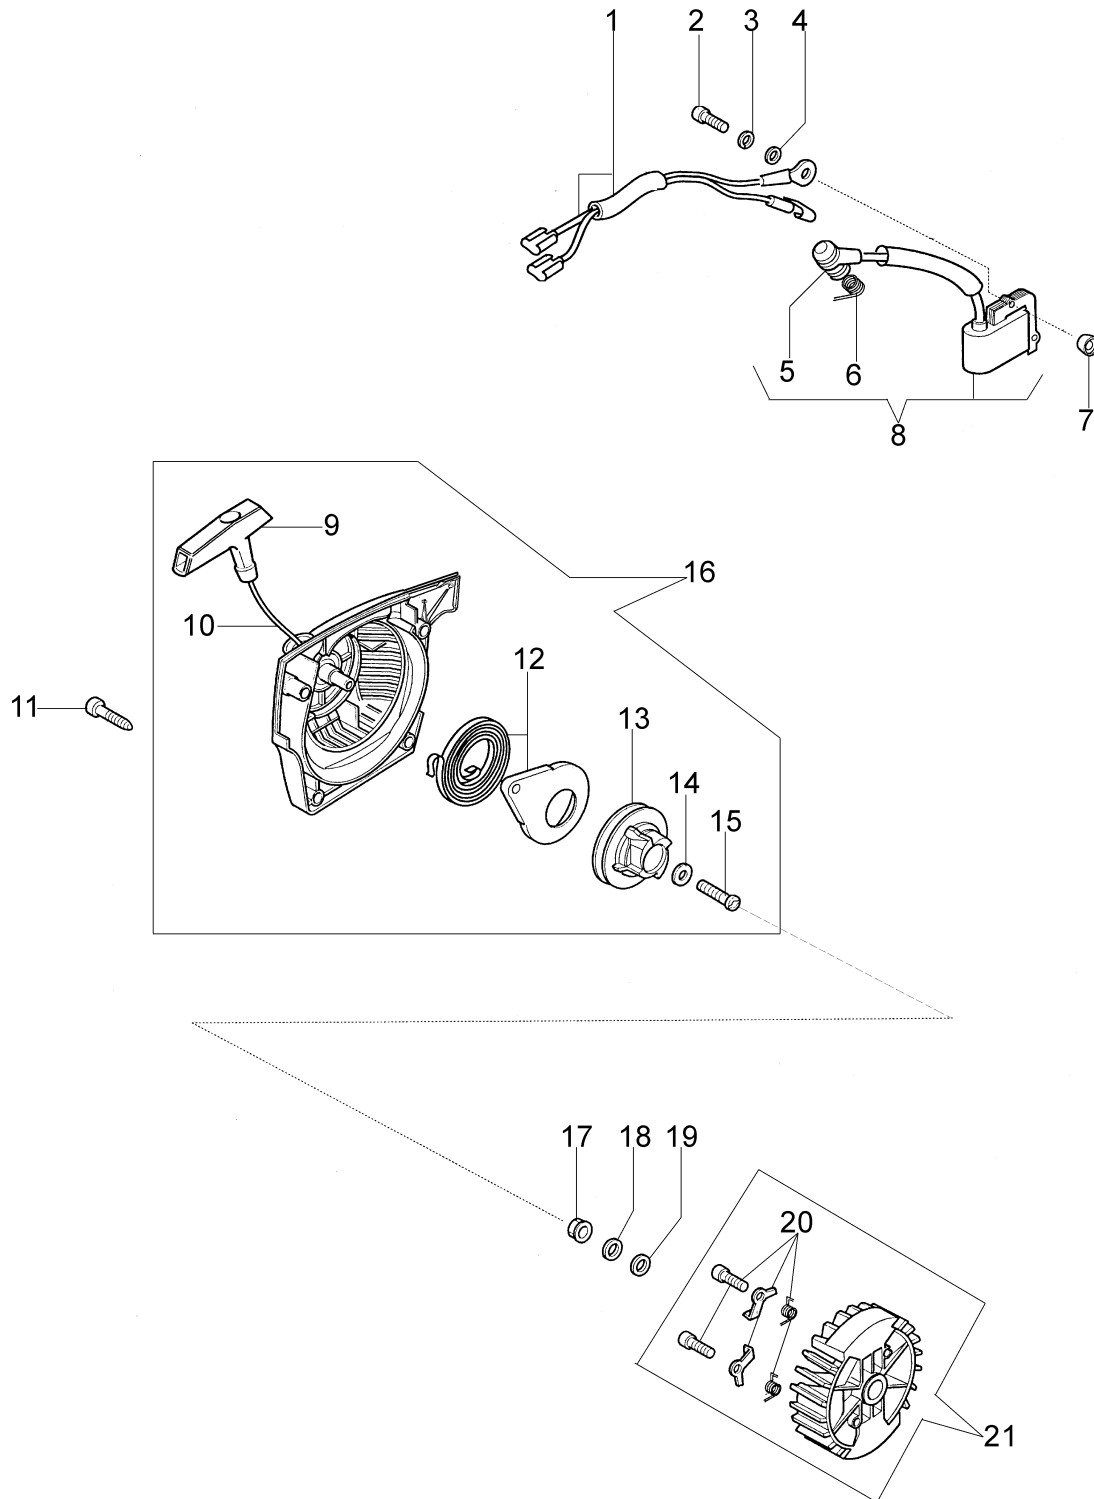

Ref.Nu	Qty	Part number	Description	Validity from	Validity till	Notes	Bulletin
1	1	50070077	Cable				
2	1	094000227	Screw				
3	1	006000315R	Washer				
4	1	3916004R	Washer				
5	1	094600097A	Spark plug cap				
6	1	094600169A	Spring				
7	2	50070148	Spacer				
8	1	2501001R	Ignition coil				
9	1	097000064AR	Starter handle				
10	1	50070123R	Starter rope				
11	4	3960092AR	Screw				
12	1	50050073R	Spring				
13	1	50070050A	Starter pulley				
14	1	094500034R	Washer				
15	1	094600041AR	Screw				
16	1	50072011AR	Starter assy				
17	2	004000142	Nut				
18	2	3833080	Washer				
19	2	005000361	Washer				
20	1	50072029	Pawl				
21	1	50260015R	Flywheel				

Ref.Nu	Qty	Part number	Description	Validity from	Validity till	Notes	Bulletin
1	1	50070095	Guard				
2	1	095000219AR	Spring				
3	1	50010243	Pin				
4	1	50010088AR	Spring				
5	1	3960045	Screw				
6	1	50070124A	Plate				
7	1	3026003	Ring				
8	1	097000146	Lever				
9	1	094500297R	Clutch				
10	1	3960073R	Screw				
11	1	50050125R	Plate				
12	1	50050039R	Brake band				
13	1	006000300	Bushing				
14	1	50070149	Guard				
15	1	50070033	Spike				
16	2	3960098	Screw				
17	1	50010148R	Nut				
18	1	3960093	Screw				
19	1	50070081	Cover				
20	1	094500029	Spring				
21	1	50070088	Washer				
22	1	3049007	O-ring				
23	1	50070080	Chain tensioner screw				
24	1	50070087AR	Adjuster nut				BT4-055-10/03
25	1	50072027A	Chain tensioner kit				BT4-055-10/03
26	1	50072015A	Chain cover				
27	1	50070069	Washer				
28	1	50070025	Worm gear				
29	1	005000165	Bearing				
30	1	50080023	Chain sprocket .325				
31	1	375100012AR	Washer				
32	1	097000106	Plug				
33	1	094500046	Ring				
34	1	094600332R	Bar 16" - cm 41				
34	1	094600333R	Bar 18" - cm 46				
35	1	30629530	Chain .325 x .058 (1.5mm) - 66 links				
35	1	30629512	Chain .325 x .058 (1.5mm) - 72 links				