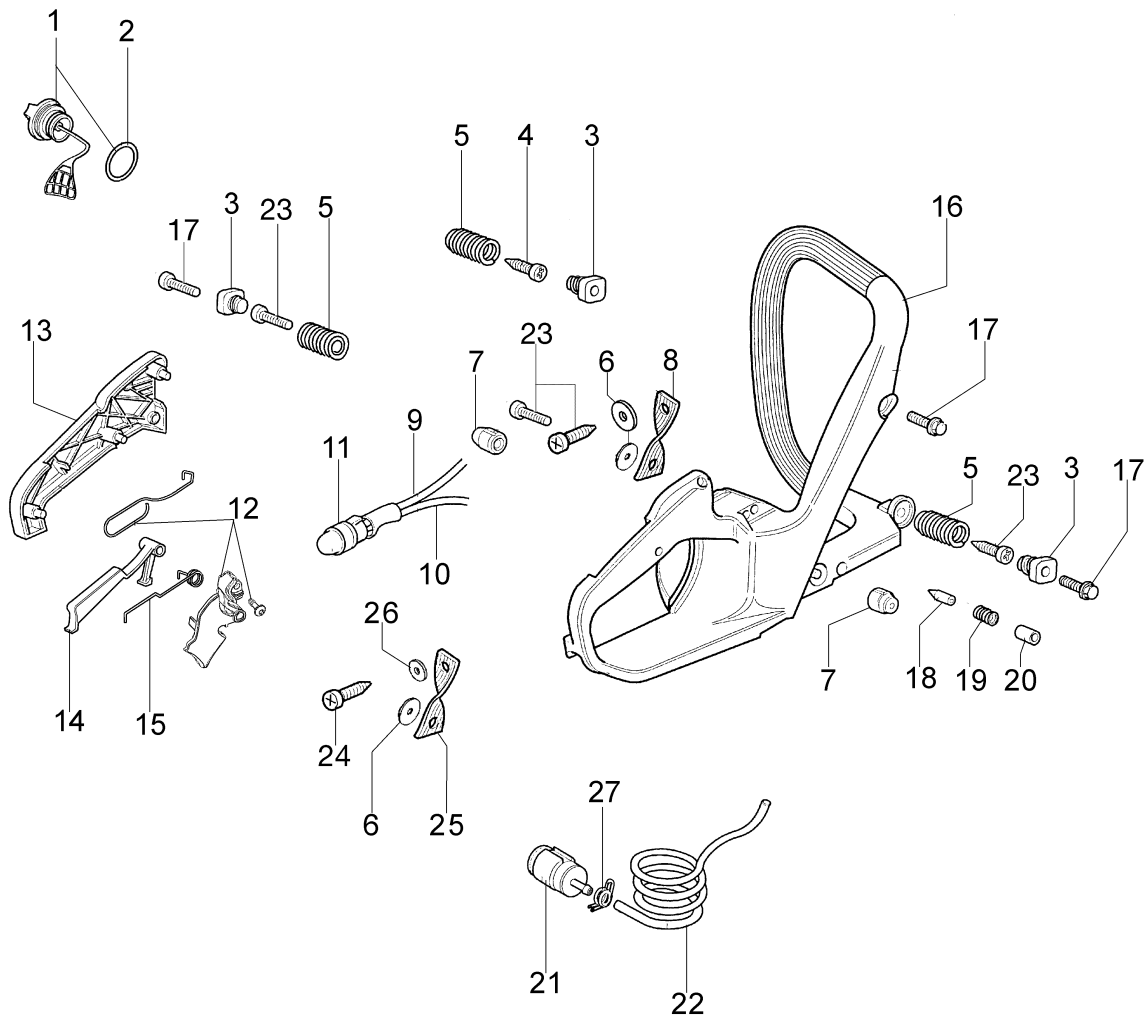

Ref.Nu	Qty	Part number	Description	Validity from	Validity till	Notes	Bulletin
1	1	50070077	Cable				
2	1	094000227	Screw				
3	1	006000315R	Washer				
4	1	3916004R	Washer				
5	1	094600097A	Spark plug cap				
6	1	094600169A	Spring				
7	2	50070148	Spacer				
8	1	2501001R	Ignition coil				
9	1	097000064AR	Starter handle				
10	1	50070123R	Starter rope				
11	4	3960092AR	Screw				
12	1	50050073R	Spring				
13	1	50070050A	Starter pulley				
14	1	094500034R	Washer				
15	1	094600041AR	Screw				
16	1	50072011AR	Starter assy				
17	2	004000142	Nut				
18	2	3833080	Washer				
19	2	005000361	Washer				
20	1	50072029	Pawl				
21	1	50260015R	Flywheel				

Ref.Nu	Qty	Part number	Description	Validity from	Validity till	Notes	Bulletin
1	1	50070095	Guard				
2	1	095000219AR	Spring				
3	1	50010243	Pin				
4	1	50010088AR	Spring				
5	1	3960045	Screw				
6	1	50070124A	Plate				
7	1	3026003	Ring				
8	1	097000146	Lever				
9	1	094500297R	Clutch				
10	1	3960073R	Screw				
11	1	50050125R	Plate				
12	1	50050039R	Brake band				
13	1	006000300	Bushing				
14	1	50070149	Guard				
15	1	50070033	Spike				
16	2	3960098	Screw				
17	1	50010148R	Nut				
18	1	3960093	Screw				
19	1	50070081	Cover				
20	1	094500029	Spring				
21	1	50070088	Washer				
22	1	3049007	O-ring				
23	1	50070080	Chain tensioner screw				
24	1	50070087AR	Adjuster nut				BT4-055-10/03
25	1	50072027A	Chain tensioner kit				BT4-055-10/03
26	1	50072015A	Chain cover				
27	1	50070069	Washer				
28	1	50070025	Worm gear				
29	1	005000165	Bearing				
30	1	50080023	Chain sprocket .325				
31	1	375100012AR	Washer				
32	1	097000106	Plug				
33	1	094500046	Ring				
34	1	094600332R	Bar 16" - cm 41				
34	1	094600333R	Bar 18" - cm 46				
35	1	30629530	Chain .325 x .058 (1.5mm) - 66 links				
35	1	30629512	Chain .325 x .058 (1.5mm) - 72 links				