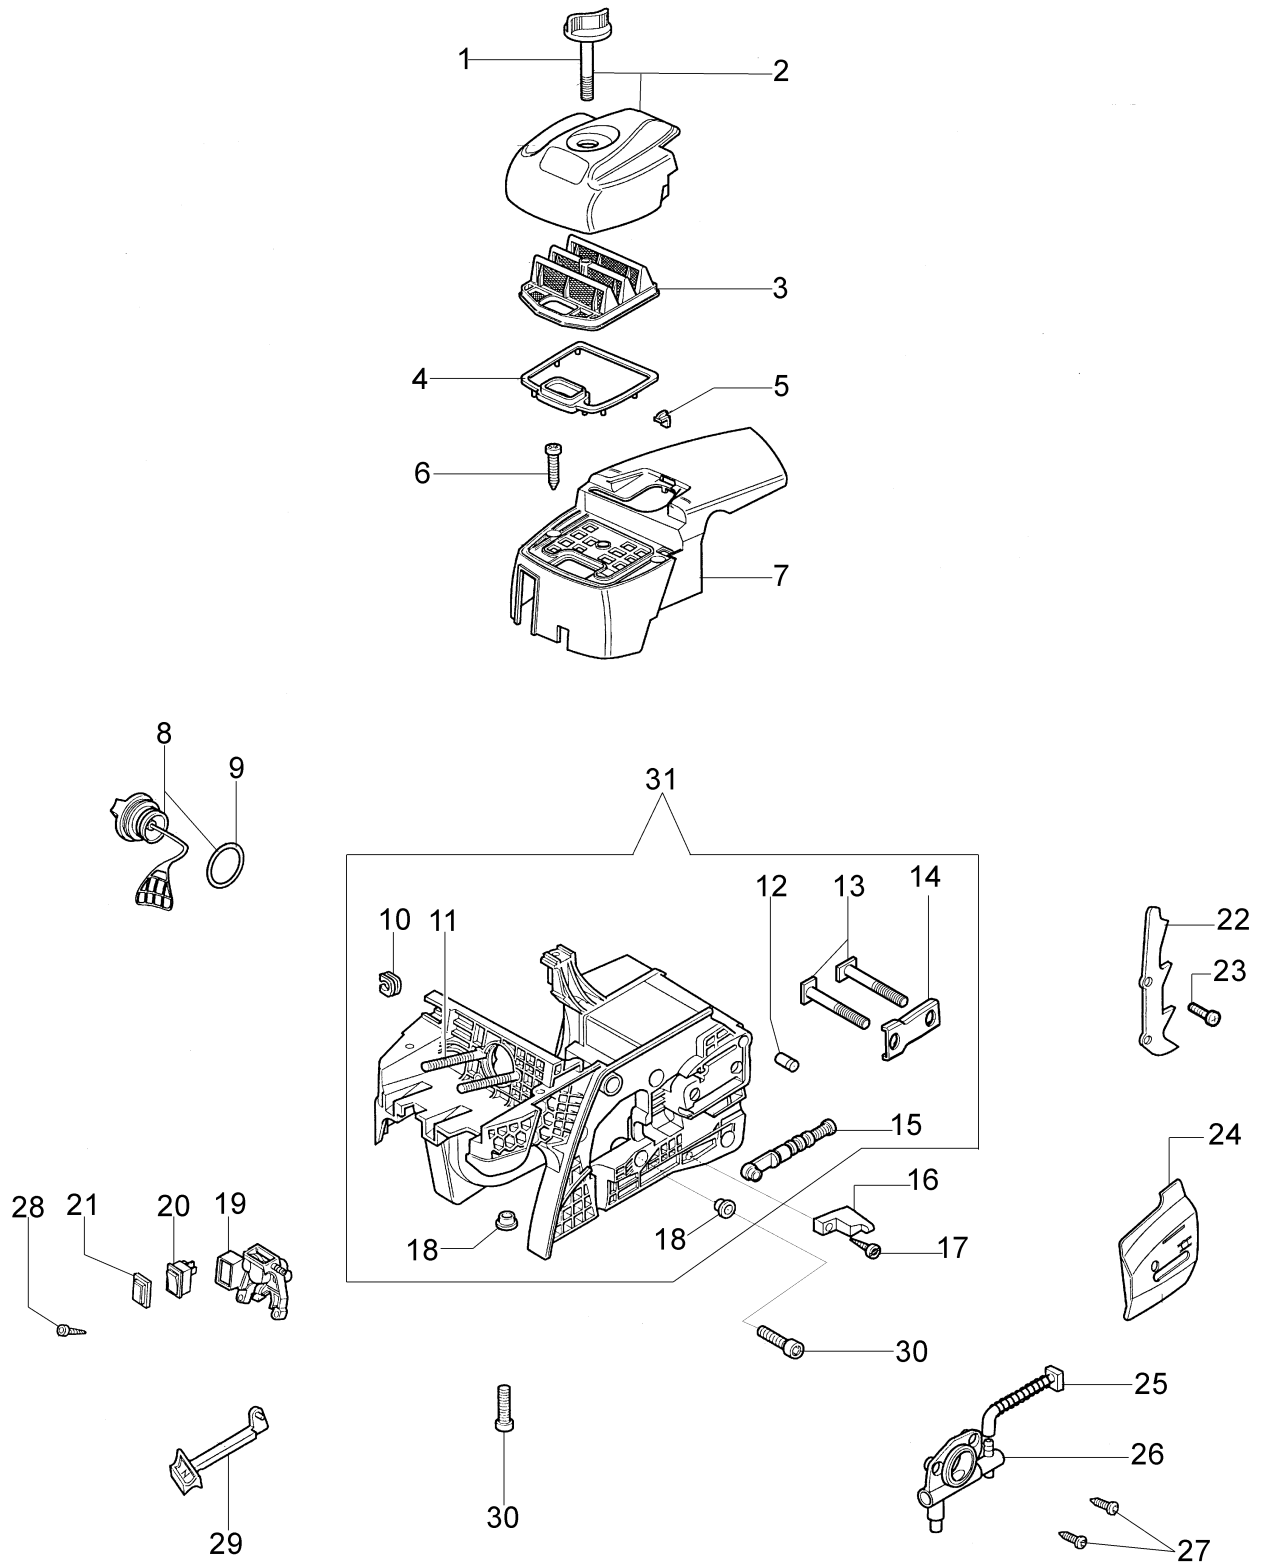

Ref.Nu	Qty	Part number	Description	Validity from	Validity till	Notes	Bulletin
1	1	50070077	Cable				
2	1	094000227	Screw				
3	1	006000315R	Washer				
4	1	3916004R	Washer				
5	1	094600097A	Spark plug cap				
6	1	094600169A	Spring				
7	2	50070148	Spacer				
8	1	2501001R	Ignition coil				
9	1	097000064AR	Starter handle				
10	1	50070123R	Starter rope				
11	4	3960092AR	Screw				
12	1	50050073R	Spring				
13	1	50070050A	Starter pulley				
14	1	094500034R	Washer				
15	1	094600041AR	Screw				
16	1	50072011AR	Starter assy				
17	2	004000142	Nut				
18	2	3833080	Washer				
19	2	005000361	Washer				
20	1	50072029	Pawl				
21	1	50260015R	Flywheel				

Ref.Nu	Qty	Part number	Description	Validity from	Validity till	Notes	Bulletin
1	1	50070095	Guard				
2	1	095000219AR	Spring				
3	1	50010243	Pin				
4	1	50010088AR	Spring				
5	1	3960045	Screw				
6	1	50070124A	Plate				
7	1	3026003	Ring				
8	1	097000146	Lever				
9	1	094500297R	Clutch				
10	1	3960073R	Screw				
11	1	50050125R	Plate				
12	1	50050039R	Brake band				
13	1	006000300	Bushing				
14	1	50070149	Guard				
15	1	50070033	Spike				
16	2	3960098	Screw				
17	1	50010148R	Nut				
18	1	3960093	Screw				
19	1	50070081	Cover				
20	1	094500029	Spring				
21	1	50070088	Washer				
22	1	3049007	O-ring				
23	1	50070080	Chain tensioner screw				
24	1	50070087AR	Adjuster nut				BT4-055-10/03
25	1	50072027A	Chain tensioner kit				BT4-055-10/03
26	1	50072015A	Chain cover				
27	1	50070069	Washer				
28	1	50070025	Worm gear				
29	1	005000165	Bearing				
30	1	50080023	Chain sprocket .325				
31	1	375100012AR	Washer				
32	1	097000106	Plug				
33	1	094500046	Ring				
34	1	094600332R	Bar 16" - cm 41				
34	1	094600333R	Bar 18" - cm 46				
35	1	30629530	Chain .325 x .058 (1.5mm) - 66 links				
35	1	30629512	Chain .325 x .058 (1.5mm) - 72 links				