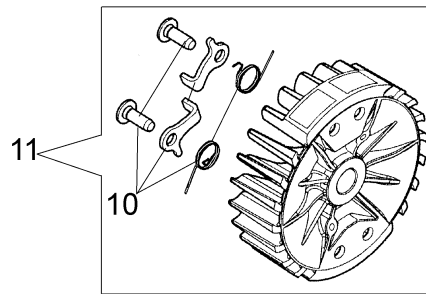

Ref.Nu	Qty	Part number	Description	Validity from	Validity till	Notes	Bulletin
1	1	50240166	Complete cylinder				
2	1	50240164	Piston assy Ø40				
3	1	074000405R	Piston ring				
4	2	004900061R	Ring				
5	1	50110047R	Piston pin				
6	4	3801047	Screw				
7	1	094600103	Band				
8	1	50170010R	Manifold				
9	1	3055101	Spark plug				
10	1	50170031R	Gasket				
11	1	50240100R	Muffler				
12	3	3860117R	Screw				
13	2	3050024AR	Seal ring				
14	2	094000006R	Bearing				
15	1	3037026R	Thrust bearing				
16	1	50240081R	Crankshaft				
17	1	50240016R	Cover				

Ref.Nu	Qty	Part number	Description	Validity from	Validity till	Notes	Bulletin
1	1	50240031R	Clutch				
2	1	50240032R	Spring				
3	1	50240054R	Spring				
4	1	50240059R	Spacer				
5	1	50240065R	Clutch drum 3/8				
6	1	3037024R	Bearing				
7	1	50240028R	Spacer				
8	1	3026007	Ring				
9	2	3026003	Ring				
10	2	097000106	Plug				
11	1	097000146	Lever				
12	1	50240037R	Brake band				
13	1	50240044R	Guard				
14	1	095000219AR	Spring				
15	1	50050066	Plug				
16	1	50240040R	Guard				
17	2	50010148R	Nut				
18	1	3960099R	Screw				
19	1	3960070AR	Screw				
20	1	50240048R	Spring				
21	1	50240063R	Chain cover				
22	1	50030233R	Bar 12" - cm 30				
22	1	50030212R	Bar 14" - cm 35				
23	1	50030235R	Chain .3/8 x .050 (1.3mm) - 45 links				
23	1	50240146R	Chain .3/8 x .050 (1.3mm) - 53 links				