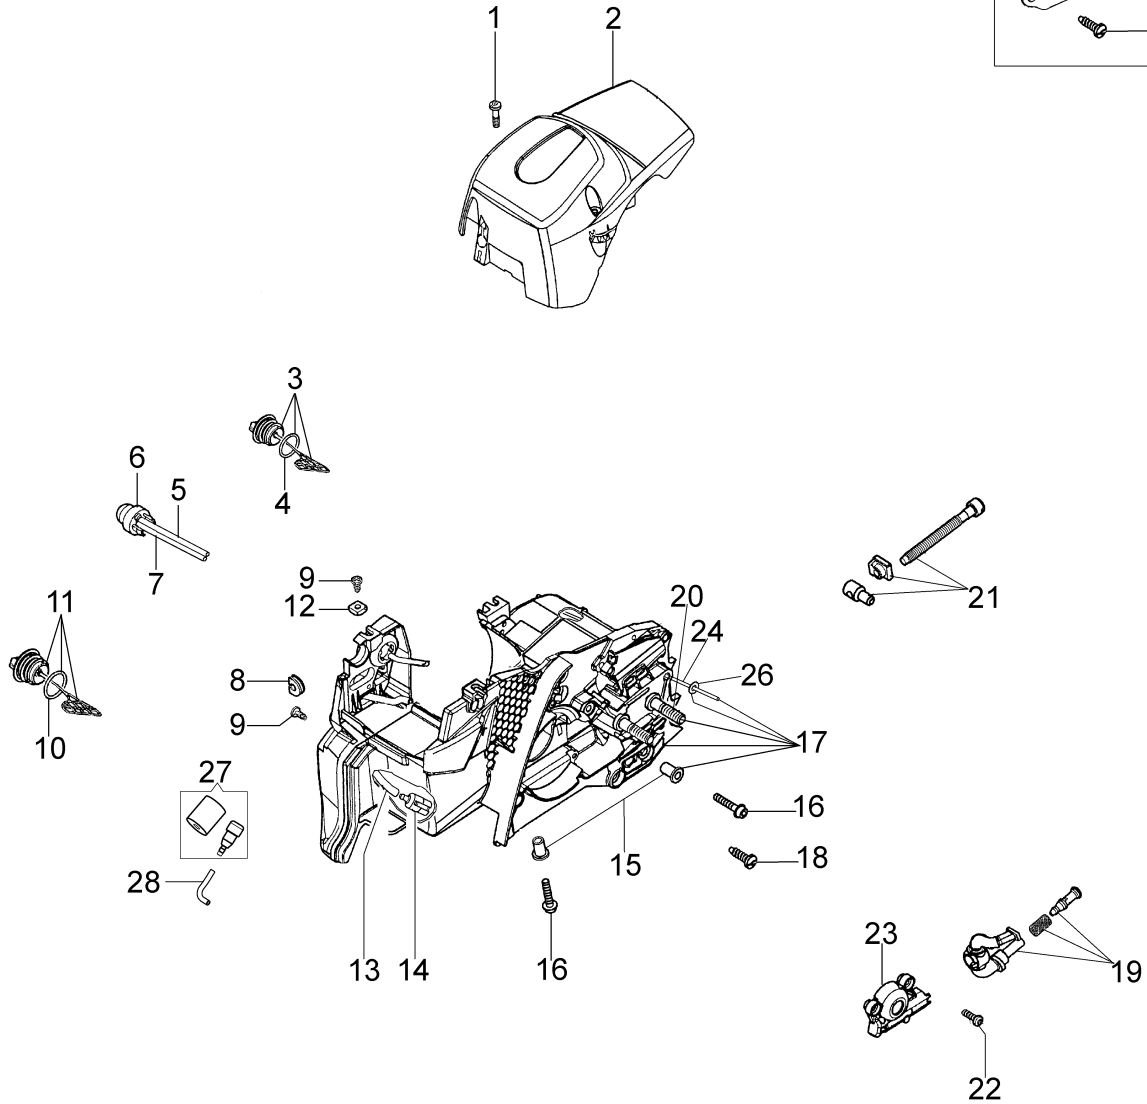

Ref.Nu	Qty	Part number	Description	Validity from	Validity till	Notes	Bulletin
1	1	50240036R	Air filter				
2	1	50240062R	Deflector				
3	2	50240011R	AV-mount				
4	1	50240043R	Support				
5	1	50010061R	AV-mount				
6	1	50240045R	Carburetor				
7	1	50240061R	Spring				
8	1	3960109AR	Screw				
9	2	3960070AR	Screw				
10	1	50240060R	Lever				
11	2	3993083R	Screw				
12	1	50240035R	Support				
13	1	50240026R	Handle				
14	1	50050047AR	Spring				
15	1	50240150R	Air filter				
16	1	50170034R	Support				
17	1	3960099R	Screw				
18	1	3960115R	Screw				
19	1	50240023R	Handle				
20	1	50240024R	Cover				
21	1	50050096AR	Lever				
22	1	097000028R	Spring				
23	1	50170249A	Throttle kit				
24	1	2318340	Repair kit