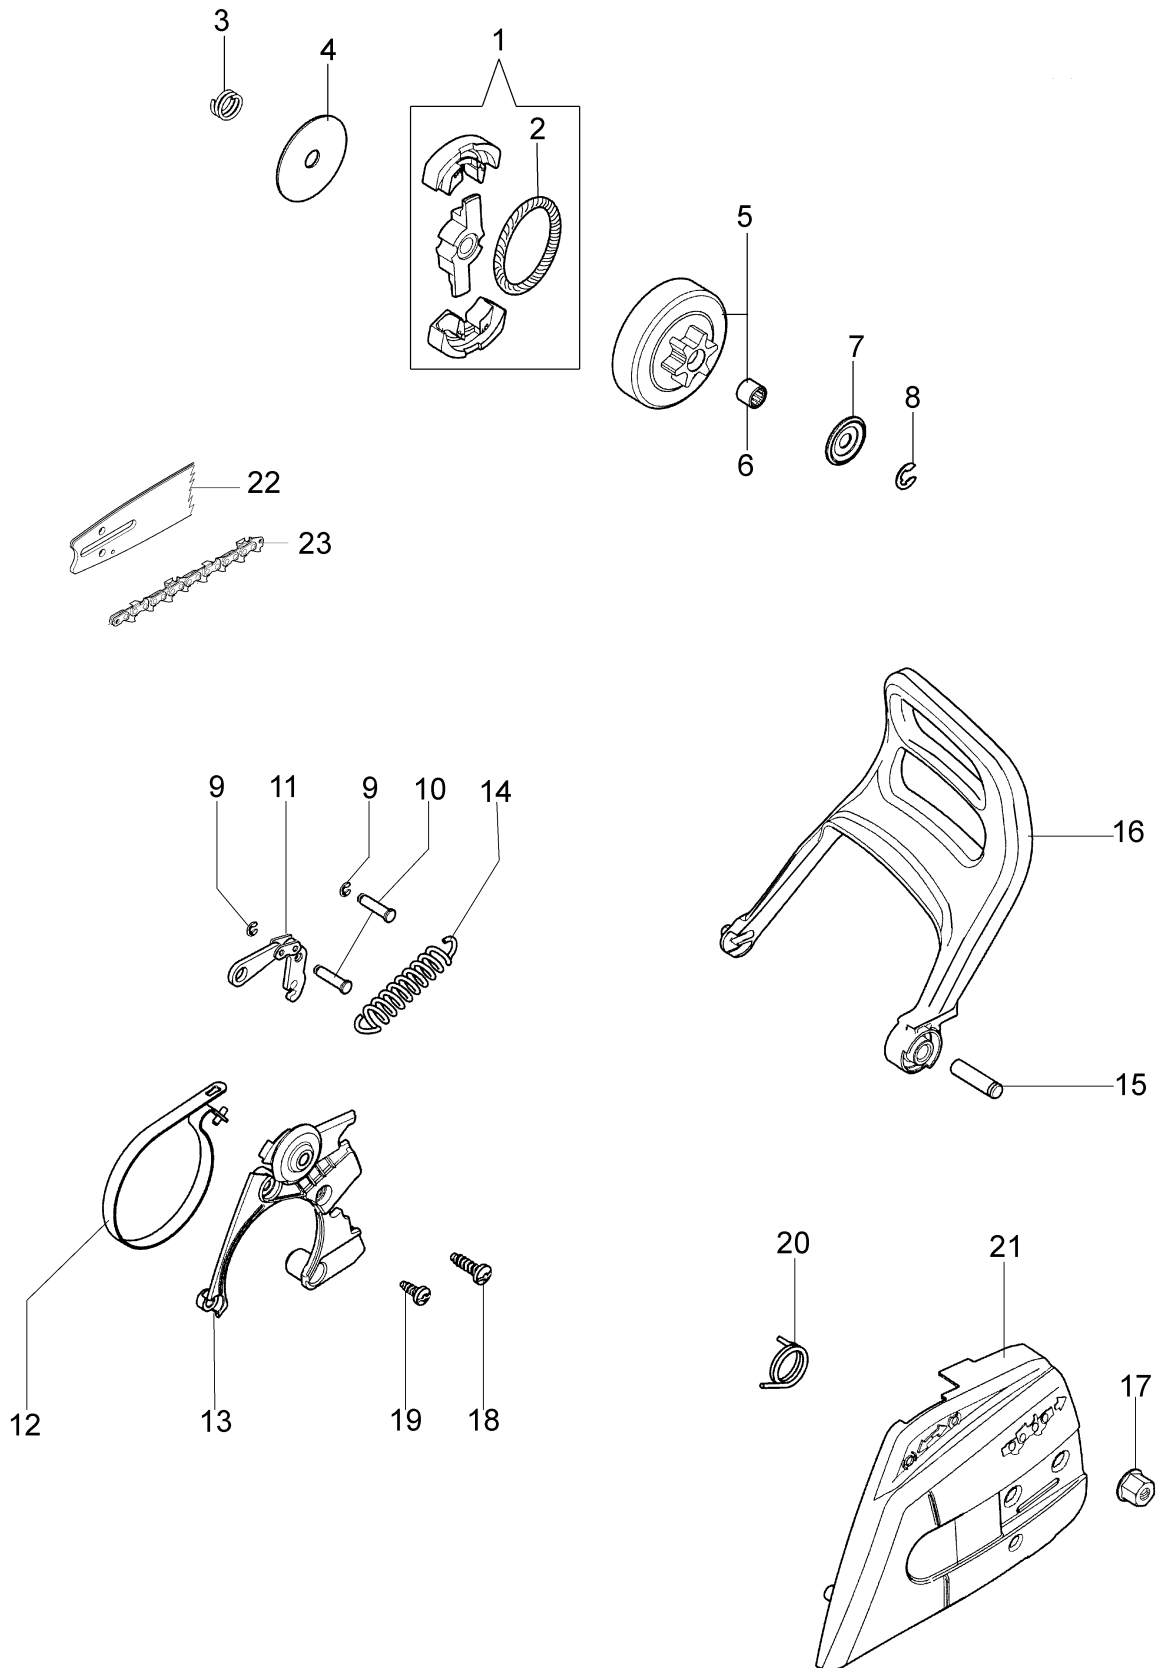

Ref.Nu	Qty	Part number	Description	Validity from	Validity till	Notes	Bulletin
1	1	50240166	Complete cylinder				
2	1	50240164	Piston assy Ø40				
3	1	074000405R	Piston ring				
4	2	004900061R	Ring				
5	1	50110047R	Piston pin				
6	4	3801047	Screw				
7	1	094600103	Band				
8	1	50170010R	Manifold				
9	1	3055101	Spark plug				
10	1	50170031R	Gasket				
11	1	50240100R	Muffler				
12	3	3860117R	Screw				
13	2	3050024AR	Seal ring				
14	2	094000006R	Bearing				
15	1	3037026R	Thrust bearing				
16	1	50240081R	Crankshaft				
17	1	50240016R	Cover				

Ref.Nu	Qty	Part number	Description	Validity from	Validity till	Notes	Bulletin
1	1	50240031R	Clutch				
2	1	50240032R	Spring				
3	1	50240054R	Spring				
4	1	50240059R	Spacer				
5	1	50240065R	Clutch drum 3/8				
6	1	3037024R	Bearing				
7	1	50240028R	Spacer				
8	1	3026007	Ring				
9	2	3026003	Ring				
10	2	097000106	Plug				
11	1	097000146	Lever				
12	1	50240037R	Brake band				
13	1	50240044R	Guard				
14	1	095000219AR	Spring				
15	1	50050066	Plug				
16	1	50240040R	Guard				
17	2	50010148R	Nut				
18	1	3960099R	Screw				
19	1	3960070AR	Screw				
20	1	50240048R	Spring				
21	1	50240063R	Chain cover				
22	1	50030233R	Bar 12" - cm 30				
22	1	50030212R	Bar 14" - cm 35				
23	1	50030235R	Chain .3/8 x .050 (1.3mm) - 45 links				
23	1	50240146R	Chain .3/8 x .050 (1.3mm) - 53 links				