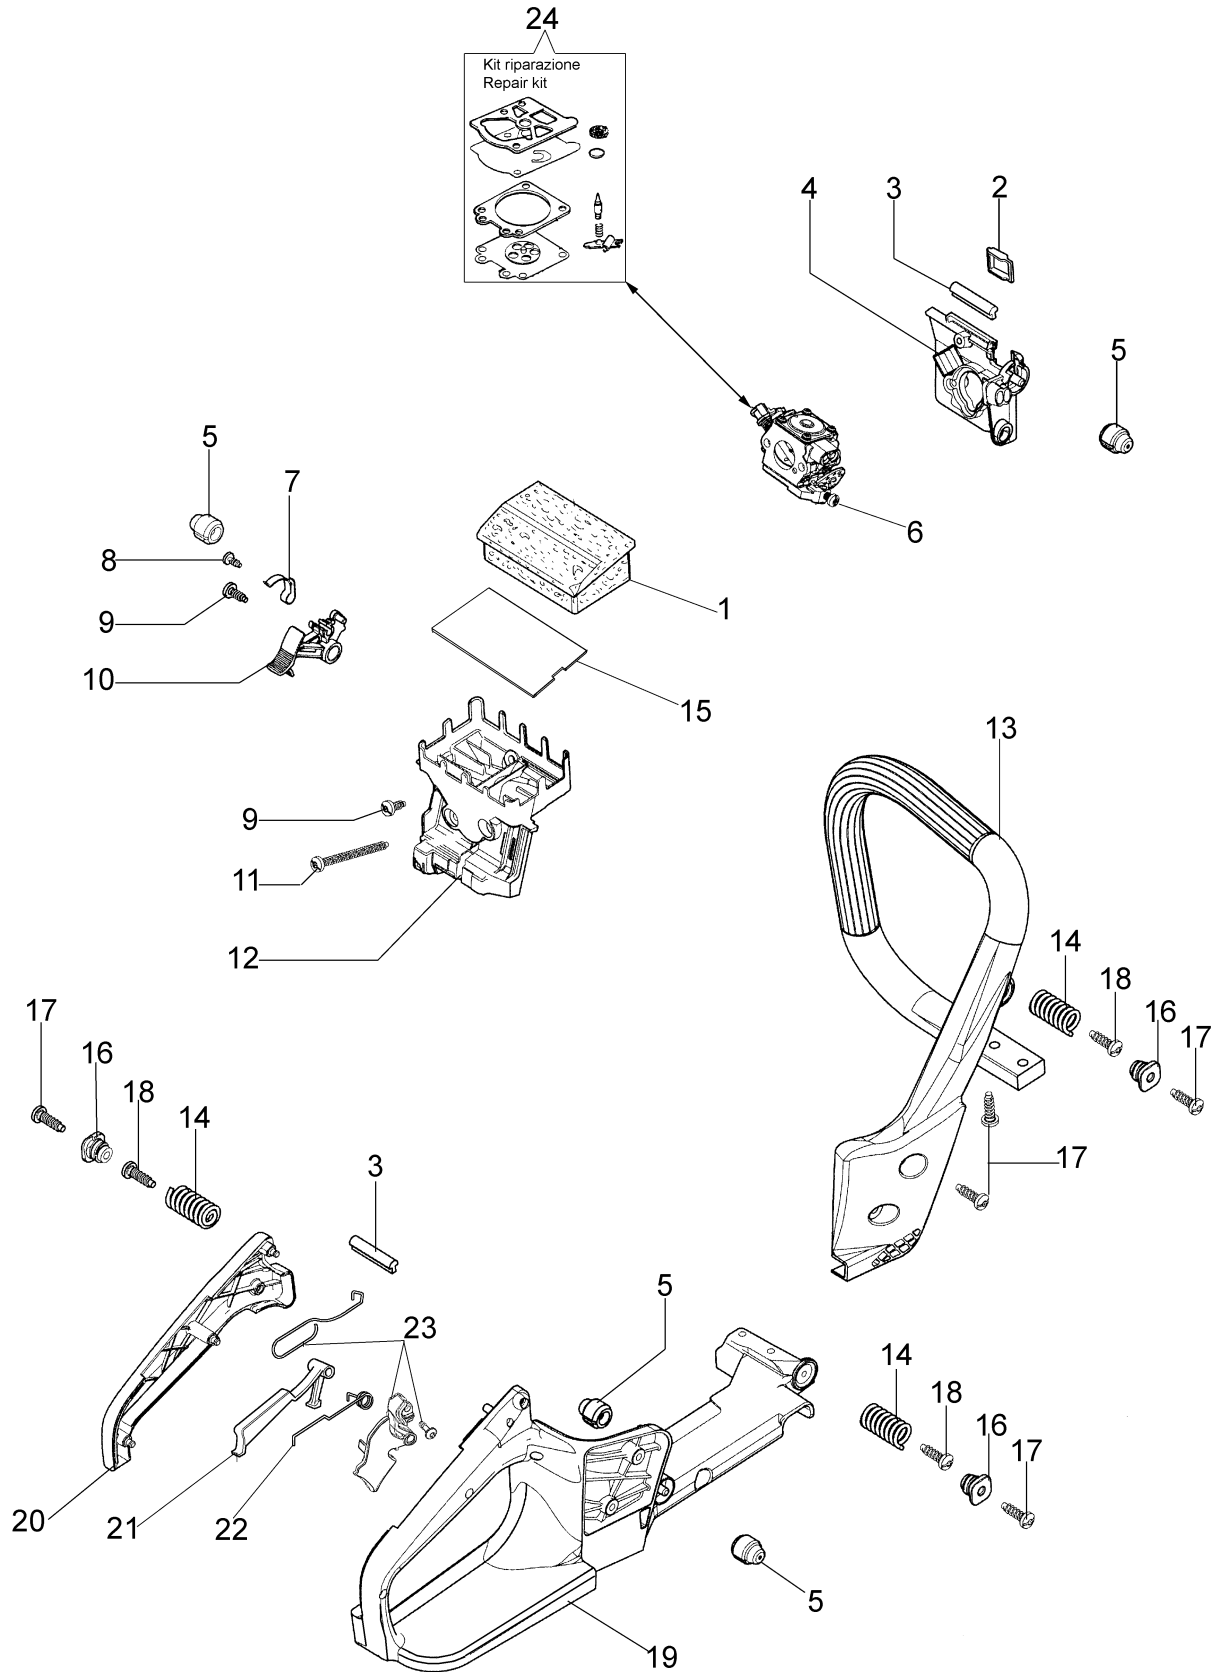

Ref.Nu	Qty	Part number	Description	Validity from	Validity till	Notes	Bulletin
1	1	3960075	Screw				
2	1	006000315R	Washer				
3	1	3916004R	Washer				
4	1	50240087R	Cable				
5	1	50240042R	Ignition coil				
6	1	2304073	Wrench 13x19				
7	1	004000142	Nut		SN 9821314053		BT4-110-09/11
7	1	50240186	Nut	SN 9821314054			BT4-110-09/11
8	1	3833080	Washer				
9	1	005000361	Washer				
10	1	50072029	Pawl				
11	1	50170015R	Flywheel				
12	4	3960115R	Screw				
13	1	50170017R	Starter handle				
14	1	50070123R	Starter rope				
15	1	50050073R	Spring				
16	1	50170050R	Starter pulley				
17	1	50160024	Screw				
18	1	50242006BR	Starter assy				
19	1	50240163	Labels kit