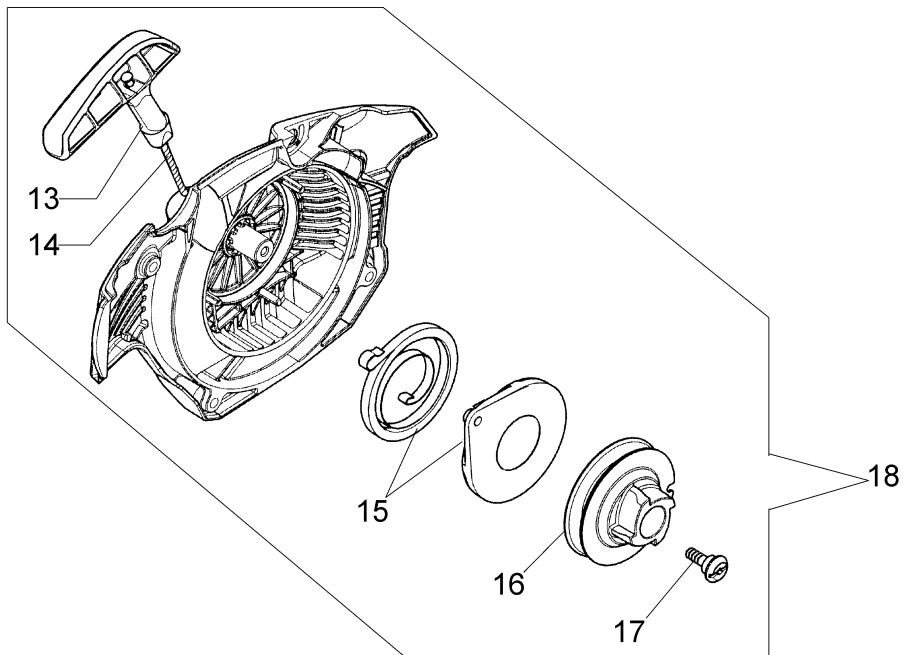

Ref.Nu	Qty	Part number	Description	Validity from	Validity till	Notes	Bulletin
1	1	50240166	Complete cylinder				
2	1	50240164	Piston assy Ø40				
3	1	074000405R	Piston ring				
4	2	004900061R	Ring				
5	1	50110047R	Piston pin				
6	4	3801047	Screw				
7	1	094600103	Band				
8	1	50170010R	Manifold				
9	1	3055101	Spark plug				
10	1	50170031R	Gasket				
11	1	50240100R	Muffler				
12	3	3860117R	Screw				
13	2	3050024AR	Seal ring				
14	2	094000006R	Bearing				
15	1	3037026R	Thrust bearing				
16	1	50240081R	Crankshaft				
17	1	50240016R	Cover				

Ref.Nu	Qty	Part number	Description	Validity from	Validity till	Notes	Bulletin
1	1	50240031R	Clutch				
2	1	50240032R	Spring				
3	1	50240054R	Spring				
4	1	50240059R	Spacer				
5	1	50240065R	Clutch drum 3/8				
6	1	3037024R	Bearing				
7	1	50240028R	Spacer				
8	1	3026007	Ring				
9	2	3026003	Ring				
10	2	097000106	Plug				
11	1	097000146	Lever				
12	1	50240037R	Brake band				
13	1	50240044R	Guard				
14	1	095000219AR	Spring				
15	1	50050066	Plug				
16	1	50240040R	Guard				
17	2	50010148R	Nut				
18	1	3960099R	Screw				
19	1	3960070AR	Screw				
20	1	50240048R	Spring				
21	1	50240063R	Chain cover				
22	1	50030233R	Bar 12" - cm 30				
22	1	50030212R	Bar 14" - cm 35				
23	1	50030235R	Chain .3/8 x .050 (1.3mm) - 45 links				
23	1	50240146R	Chain .3/8 x .050 (1.3mm) - 53 links				