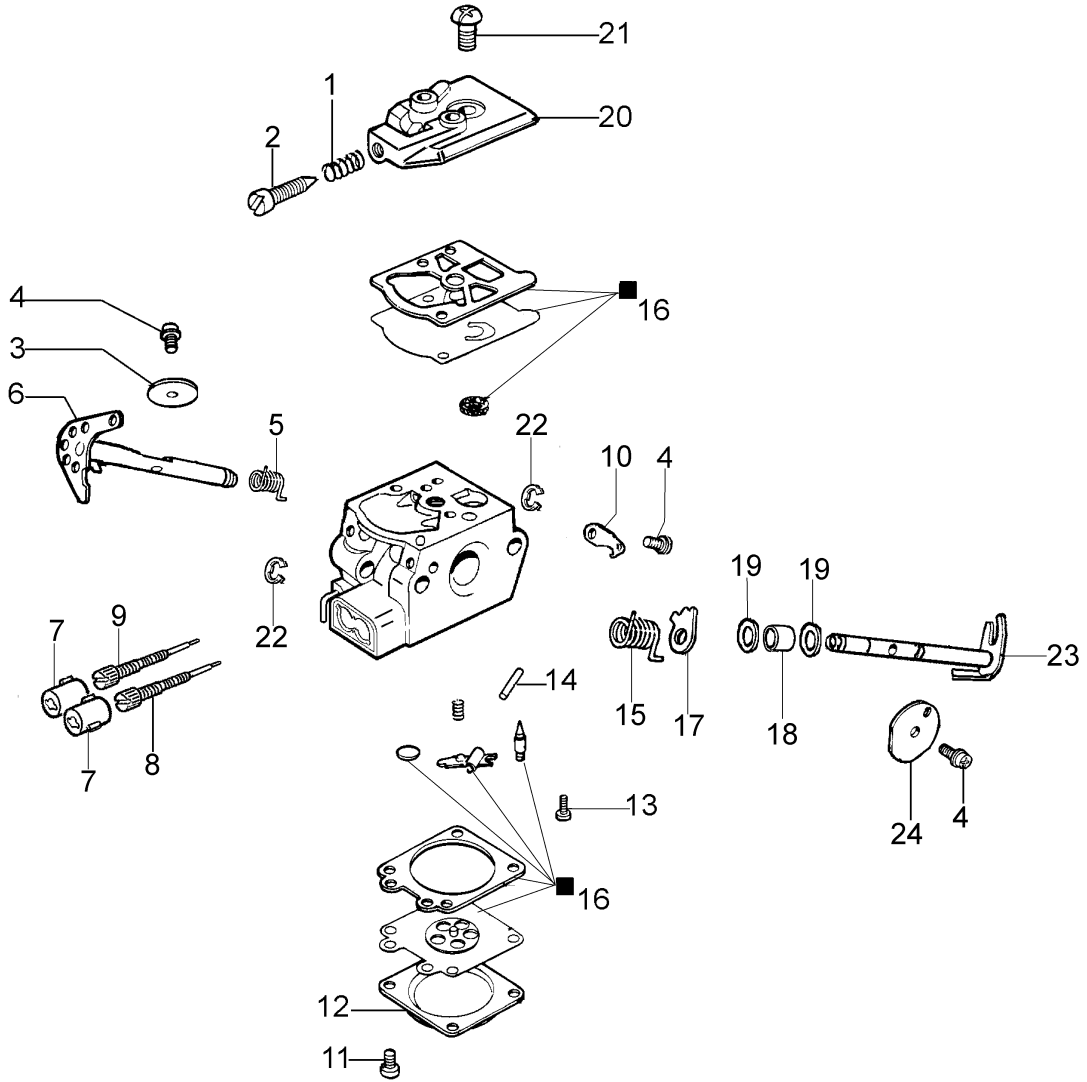

Ref.Nu	Qty	Part number	Description	Validity from	Validity till	Notes	Bulletin
1	1	50230026R	Starter assy				
2	1	50170017R	Starter handle				
3	1	50070123R	Starter rope				
4	1	005000361	Washer				
5	1	3833080	Washer				
6	1	50050073R	Spring				
7	1	004000142	Nut				
8	1	50230045R	Pulley				
9	1	50160024	Screw				
10	4	3960115R	Screw				
11	2	3960075R	Screw				
12	2	006000315R	Washer				
13	2	3916004R	Washer				
14	1	50170144CR	Ignition coil				
15	1	50170090R	Cable				
16	1	50072029	Pawl				
17	1	50170015R	Flywheel				
18	1	50050127	Spring				
19	1	50050126	Spark plug cap				
20	1	006000829	Washer				
21	1	50230176	Labels kit				
22	1	2304017	Wrench 13x16				

Ref.Nu	Qty	Part number	Description	Validity from	Validity till	Notes	Bulletin
1	1	50170065R	Chain cover assy				
2	1	50170040R	Guard				
3	1	095000219AR	Spring				
4	1	50010088AR	Spring				
5	2	3960070AR	Screw				
6	1	50050125R	Plate				
7	1	50050039R	Brake band				
8	1	097000146	Lever				
9	1	50050064R	Pin				
10	1	004000352R	Washer				
11	2	50010148R	Nut				
12	1	094500029	Spring				
13	1	094000129AR	Clutch				
14	1	50060033A	Chain sprocket .325				
15	1	004400285	Washer				
16	1	50060008R	Worm gear .325				
17	1	50030372	Bearing				
18	1	50162017A	Chain tensioner kit				
19	1	50170044R	Cover				
20	1	097000106R	Plug				
21	1	50050066	Plug				
22	1	3026003	Ring				