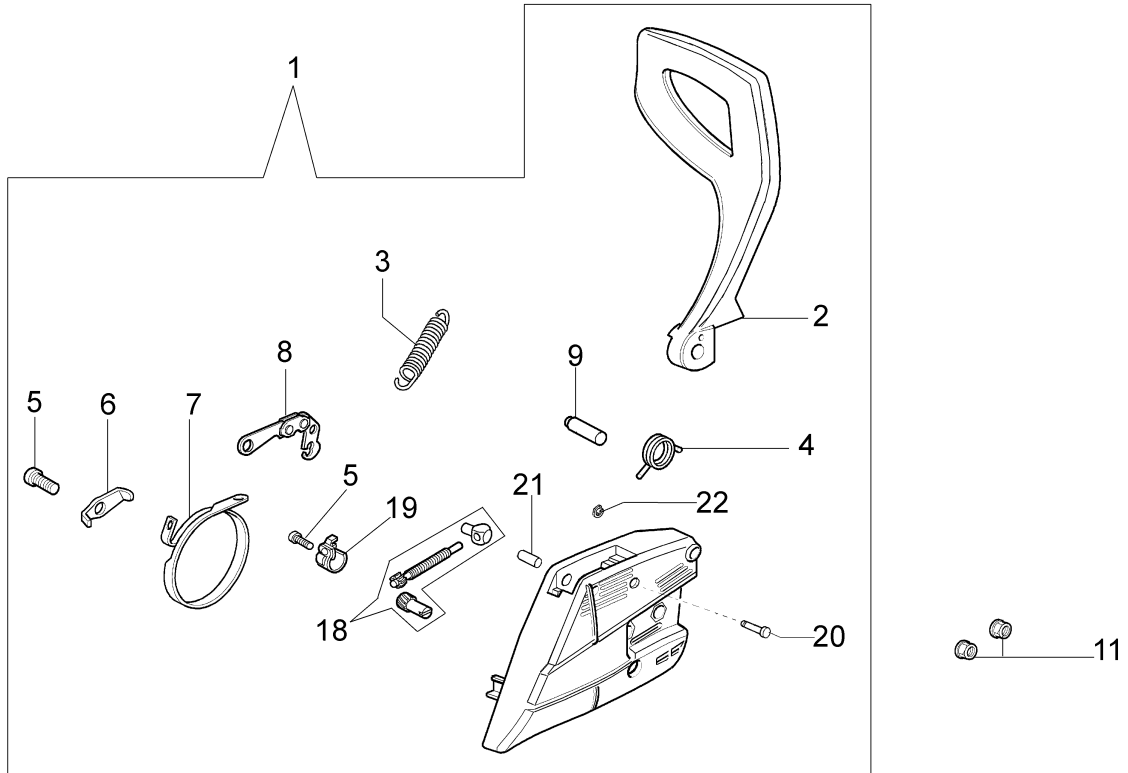

Ref.Nu	Qty	Part number	Description	Validity from	Validity till	Notes	Bulletin
1	1	50050010R	Manifold				
2	1	094600103	Band				
3	4	3891010R	Screw				
4	4	006000315R	Washer				
5	1	50230060R	Flange				
6	1	50230012R	Decompressor				
7	1	50230161R	Muffler				
8	3	3860117R	Screw				
9	2	004900061R	Ring				
10	1	50230011R	Piston pin				
11	2	50070128R	Piston ring Ø42				
12	1	50232010	Piston assy Ø42				
13	1	3050022AR	Seal ring				
14	2	094000006R	Bearing				
15	1	3050024AR	Seal ring				
16	2	50110043AR	Spacer				
17	1	50110044R	Thrust bearing				
18	1	50230082R	Crankshaft				
19	1	50050016AR	Cover				
20	4	3801047	Screw				
21	1	50232020R	Short block				
22	1	50230158R	Gasket				
23	1	50232023	Complete cylinder Ø42				
24	1	3055120	Spark plug				
25	1	50230159R	Guard				
26	3	094600054	Washer				

Ref.Nu	Qty	Part number	Description	Validity from	Validity till	Notes	Bulletin
1	1	50170065R	Chain cover assy				
2	1	50170040R	Guard				
3	1	095000219AR	Spring				
4	1	50010088AR	Spring				
5	2	3960070AR	Screw				
6	1	50050125R	Plate				
7	1	50050039R	Brake band				
8	1	097000146	Lever				
9	1	50050064R	Pin				
10	1	004000352R	Washer				
11	2	50010148R	Nut				
12	1	094500029	Spring				
13	1	094000129AR	Clutch				
14	1	50060033A	Chain sprocket .325				
15	1	004400285	Washer				
16	1	50060008R	Worm gear .325				
17	1	50030372	Bearing				
18	1	50162017A	Chain tensioner kit				
19	1	50170044R	Cover				
20	1	097000106R	Plug				
21	1	50050066	Plug				
22	1	3026003	Ring				