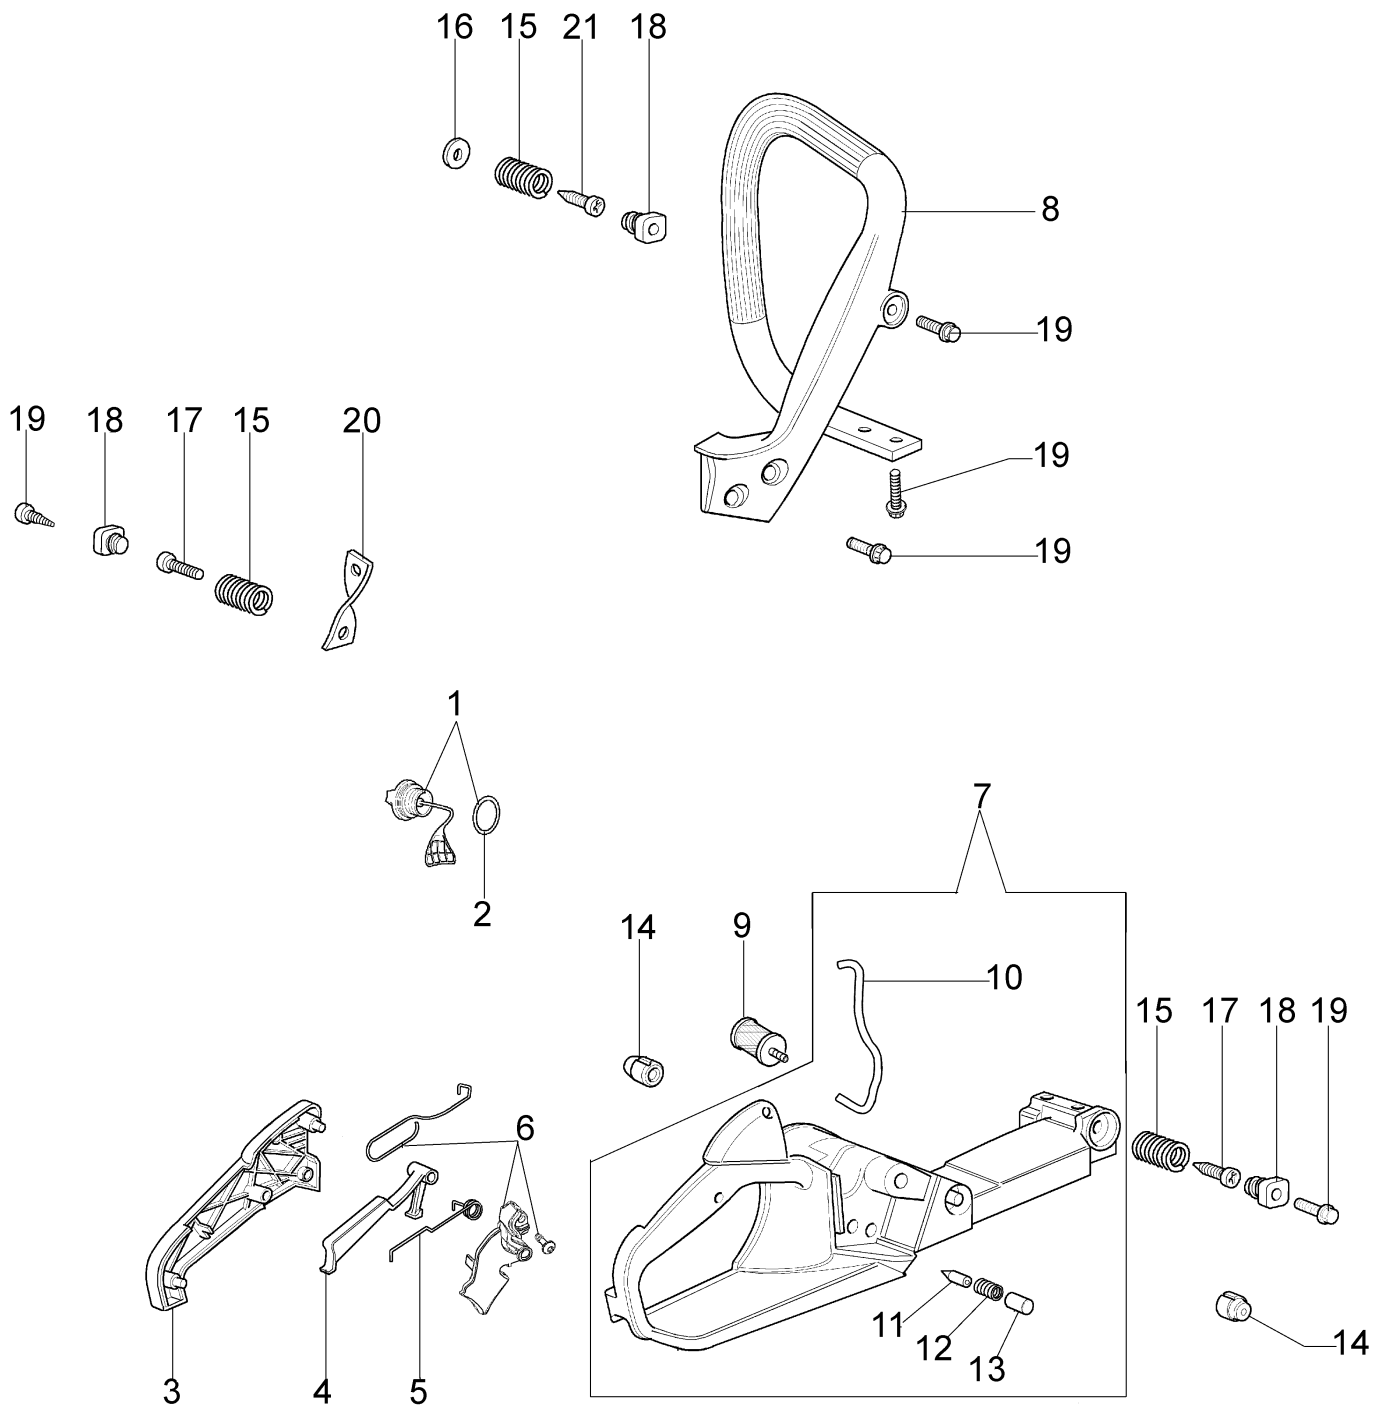

Ref.Nu	Qty	Part number	Description	Validity from	Validity till	Notes	Bulletin
1	1	50232017AR	Crankcase				
2	1	50232007R	Cover				
3	2	50070126R	Spacer				
4	1	50170032R	Deflector				
5	1	50232009	Air filter cover				
6	1	50230036R	Air filter				
7	1	50230038R	Gasket				
8	1	50230068R	Filter support				
9	8	3960115R	Screw				
10	1	2318817R	Air purge				
11	1	50052005R	Tank cap				
12	1	3049047R	O-ring				
13	1	50170090R	Cable				
14	1	50230030R	Cover				
15	1	50170033R	Guard				
16	2	3891066R	Screw				
17	2	3916005R	Washer				
18	2	3833073R	Washer				
19	1	2318755DR	Carburetor WT-780F				
20	1	50170150R	Screw guide				
21	1	50230061AR	Support				
22	1	50060014R	Tube				
23	1	50170121R	Sheath				
24	1	50170224R	Tube				
25	1	50170051AR	Oil pump				
26	1	50210004R	Gasket				
27	1	3960070AR	Screw				
28	1	50170061R	Spring				
29	2	3960099R	Screw				
30	1	50170060AR	Lever				
31	1	005000347A	Grommet				
32	1	50170062R	Plate				
33	1	50170149R	Oil filter				
34	5	50050067	Spacer				
35	5	3860097R	Screw				
36	1	50050049R	Tube				
37	1	50230145R	Spike				
38	1	094600369R	Guard				
39	1	097000229R	Breather valve				
40	2	50050052R	Stud				
41	1	50210034R	Knob				
42	1	50160024	Screw				
43	2	3960074	Screw