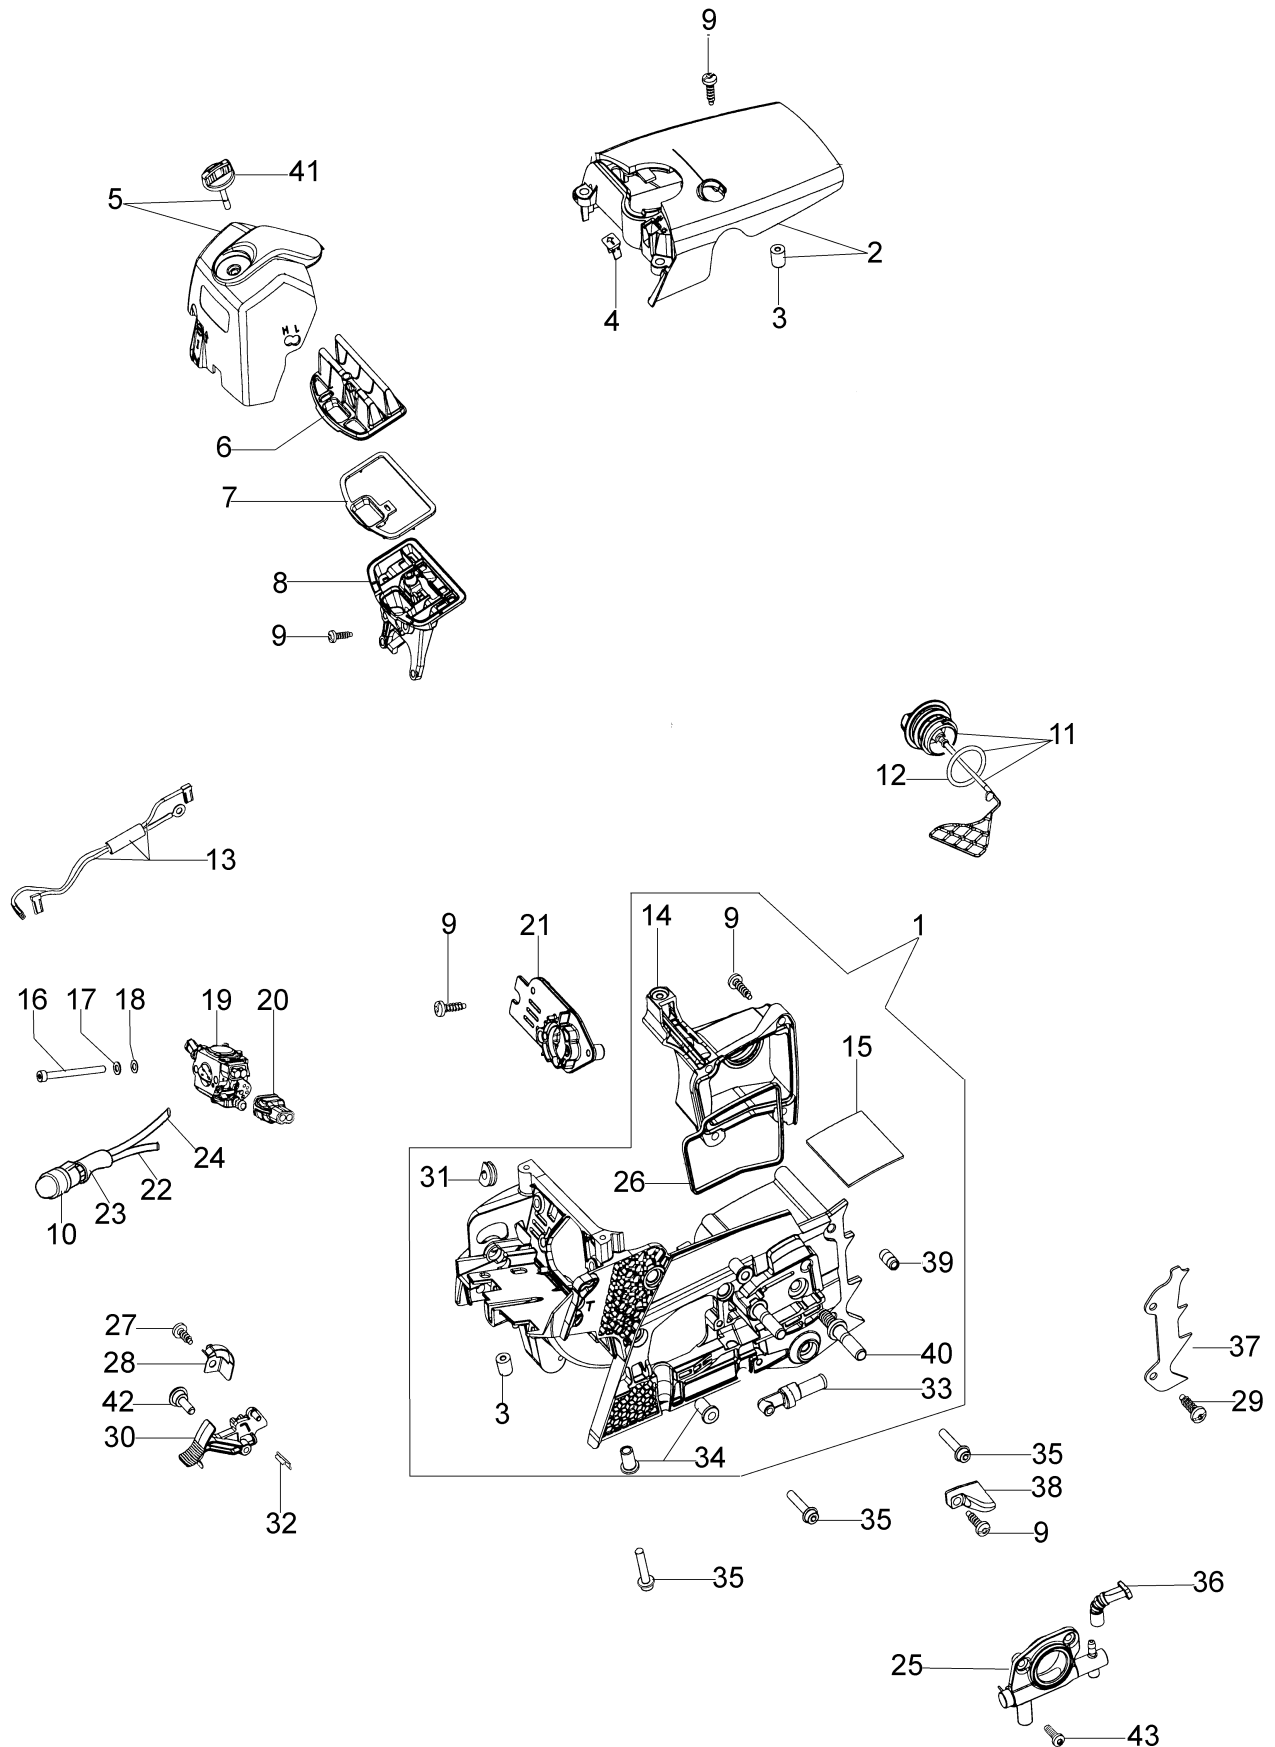

Ref.Nu	Qty	Part number	Description	Validity from	Validity till	Notes	Bulletin
1	1	50050010R	Manifold				
2	1	094600103	Band				
3	4	3891010R	Screw				
4	4	006000315R	Washer				
5	1	50230060R	Flange				
6	1	50230012R	Decompressor				
7	1	50230161R	Muffler				
8	3	3860117R	Screw				
9	2	004900061R	Ring				
10	1	50230011R	Piston pin				
11	2	50070128R	Piston ring Ø42				
12	1	50232010	Piston assy Ø42				
13	1	3050022AR	Seal ring				
14	2	094000006R	Bearing				
15	1	3050024AR	Seal ring				
16	2	50110043AR	Spacer				
17	1	50110044R	Thrust bearing				
18	1	50230082R	Crankshaft				
19	1	50050016AR	Cover				
20	4	3801047	Screw				
21	1	50232020R	Short block				
22	1	50230158R	Gasket				
23	1	50232023	Complete cylinder Ø42				
24	1	3055120	Spark plug				
25	1	50230159R	Guard				
26	3	094600054	Washer				

Ref.Nu	Qty	Part number	Description	Validity from	Validity till	Notes	Bulletin
1	1	50230026R	Starter assy				
2	1	50170017R	Starter handle				
3	1	50070123R	Starter rope				
4	1	005000361	Washer				
5	1	3833080	Washer				
6	1	50050073R	Spring				
7	1	004000142	Nut				
8	1	50230045R	Pulley				
9	1	50160024	Screw				
10	4	3960115R	Screw				
11	2	3960075R	Screw				
12	2	006000315R	Washer				
13	2	3916004R	Washer				
14	1	50170144CR	Ignition coil				
15	1	50170090R	Cable				
16	1	50072029	Pawl				
17	1	50170015R	Flywheel				
18	1	50050127	Spring				
19	1	50050126	Spark plug cap				
20	1	006000829	Washer				
21	1	50230176	Labels kit				
22	1	2304017	Wrench 13x16				