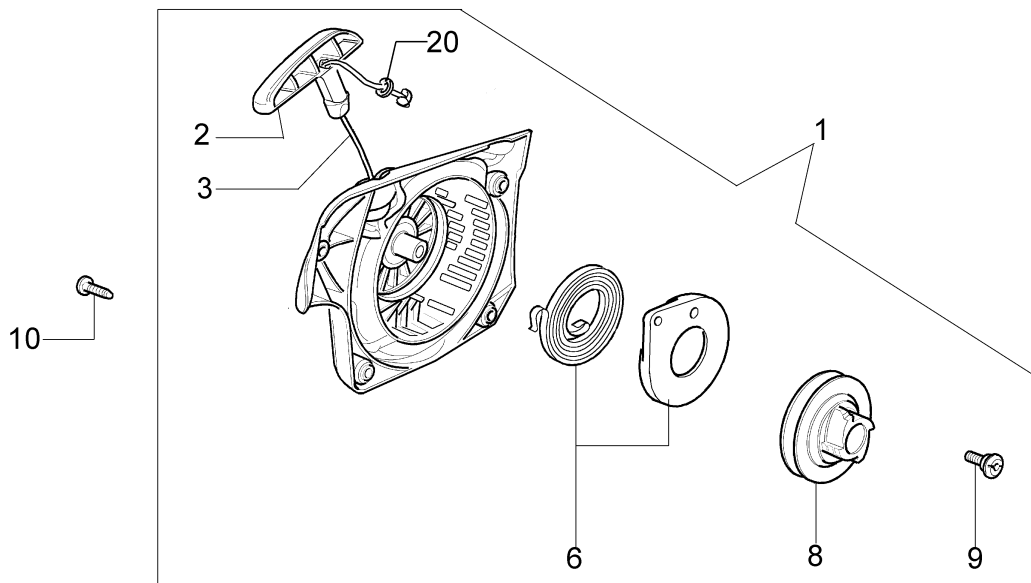

Ref.Nu	Qty	Part number	Description	Validity from	Validity till	Notes	Bulletin
1	1	50050010R	Manifold				
2	1	094600103	Band				
3	4	3891010R	Screw				
4	4	006000315R	Washer				
5	1	50230060R	Flange				
6	1	50230012R	Decompressor				
7	1	50230161R	Muffler				
8	3	3860117R	Screw				
9	2	004900061R	Ring				
10	1	50230011R	Piston pin				
11	2	50070128R	Piston ring Ø42				
12	1	50232010	Piston assy Ø42				
13	1	3050022AR	Seal ring				
14	2	094000006R	Bearing				
15	1	3050024AR	Seal ring				
16	2	50110043AR	Spacer				
17	1	50110044R	Thrust bearing				
18	1	50230082R	Crankshaft				
19	1	50050016AR	Cover				
20	4	3801047	Screw				
21	1	50232020R	Short block				
22	1	50230158R	Gasket				
23	1	50232023	Complete cylinder Ø42				
24	1	3055120	Spark plug				
25	1	50230159R	Guard				
26	3	094600054	Washer				

Ref.Nu	Qty	Part number	Description	Validity from	Validity till	Notes	Bulletin
1	1	50230026R	Starter assy				
2	1	50170017R	Starter handle				
3	1	50070123R	Starter rope				
4	1	005000361	Washer				
5	1	3833080	Washer				
6	1	50050073R	Spring				
7	1	004000142	Nut				
8	1	50230045R	Pulley				
9	1	50160024	Screw				
10	4	3960115R	Screw				
11	2	3960075R	Screw				
12	2	006000315R	Washer				
13	2	3916004R	Washer				
14	1	50170144CR	Ignition coil				
15	1	50170090R	Cable				
16	1	50072029	Pawl				
17	1	50170015R	Flywheel				
18	1	50050127	Spring				
19	1	50050126	Spark plug cap				
20	1	006000829	Washer				
21	1	50230176	Labels kit				
22	1	2304017	Wrench 13x16				