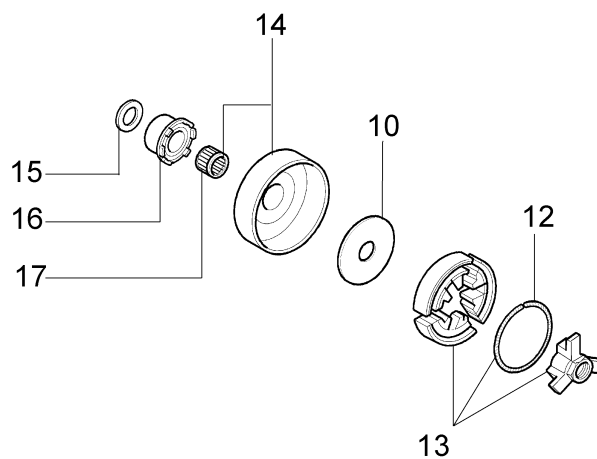

Ref.Nu	Qty	Part number	Description	Validity from	Validity till	Notes	Bulletin
1	1	50050010R	Manifold				
2	1	094600103	Band				
3	4	3891010R	Screw				
4	4	006000315R	Washer				
5	1	50230060R	Flange				
6	1	50230012R	Decompressor				
7	1	50230161R	Muffler				
8	3	3860117R	Screw				
9	2	004900061R	Ring				
10	1	50230011R	Piston pin				
11	2	50070128R	Piston ring Ø42				
12	1	50232010	Piston assy Ø42				
13	1	3050022AR	Seal ring				
14	2	094000006R	Bearing				
15	1	3050024AR	Seal ring				
16	2	50110043AR	Spacer				
17	1	50110044R	Thrust bearing				
18	1	50230082R	Crankshaft				
19	1	50050016AR	Cover				
20	4	3801047	Screw				
21	1	50232020R	Short block				
22	1	50230158R	Gasket				
23	1	50232023	Complete cylinder Ø42				
24	1	3055120	Spark plug				
25	1	50230159R	Guard				
26	3	094600054	Washer				

Ref.Nu	Qty	Part number	Description	Validity from	Validity till	Notes	Bulletin
1	1	50170065R	Chain cover assy				
2	1	50170040R	Guard				
3	1	095000219AR	Spring				
4	1	50010088AR	Spring				
5	2	3960070AR	Screw				
6	1	50050125R	Plate				
7	1	50050039R	Brake band				
8	1	097000146	Lever				
9	1	50050064R	Pin				
10	1	004000352R	Washer				
11	2	50010148R	Nut				
12	1	094500029	Spring				
13	1	094000129AR	Clutch				
14	1	50060033A	Chain sprocket .325				
15	1	004400285	Washer				
16	1	50060008R	Worm gear .325				
17	1	50030372	Bearing				
18	1	50162017A	Chain tensioner kit				
19	1	50170044R	Cover				
20	1	097000106R	Plug				
21	1	50050066	Plug				
22	1	3026003	Ring				