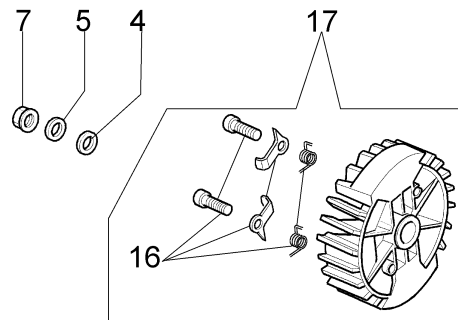

Ref.Nu	Qty	Part number	Description	Validity from	Validity till	Notes	Bulletin
1	1	50050010R	Manifold				
2	1	094600103	Band				
3	4	3891010R	Screw				
4	4	006000315R	Washer				
5	1	50230060R	Flange				
6	1	50230012R	Decompressor				
7	1	50230161R	Muffler				
8	3	3860117R	Screw				
9	2	004900061R	Ring				
10	1	50230011R	Piston pin				
11	2	50070128R	Piston ring Ø42				
12	1	50232010	Piston assy Ø42				
13	1	3050022AR	Seal ring				
14	2	094000006R	Bearing				
15	1	3050024AR	Seal ring				
16	2	50110043AR	Spacer				
17	1	50110044R	Thrust bearing				
18	1	50230082R	Crankshaft				
19	1	50050016AR	Cover				
20	4	3801047	Screw				
21	1	50232020R	Short block				
22	1	50230158R	Gasket				
23	1	50232023	Complete cylinder Ø42				
24	1	3055120	Spark plug				
25	1	50230159R	Guard				
26	3	094600054	Washer				

Ref.Nu	Qty	Part number	Description	Validity from	Validity till	Notes	Bulletin
1	1	50170065R	Chain cover assy				
2	1	50170040R	Guard				
3	1	095000219AR	Spring				
4	1	50010088AR	Spring				
5	2	3960070AR	Screw				
6	1	50050125R	Plate				
7	1	50050039R	Brake band				
8	1	097000146	Lever				
9	1	50050064R	Pin				
10	1	004000352R	Washer				
11	2	50010148R	Nut				
12	1	094500029	Spring				
13	1	094000129AR	Clutch				
14	1	50060033A	Chain sprocket .325				
15	1	004400285	Washer				
16	1	50060008R	Worm gear .325				
17	1	50030372	Bearing				
18	1	50162017A	Chain tensioner kit				
19	1	50170044R	Cover				
20	1	097000106R	Plug				
21	1	50050066	Plug				
22	1	3026003	Ring				