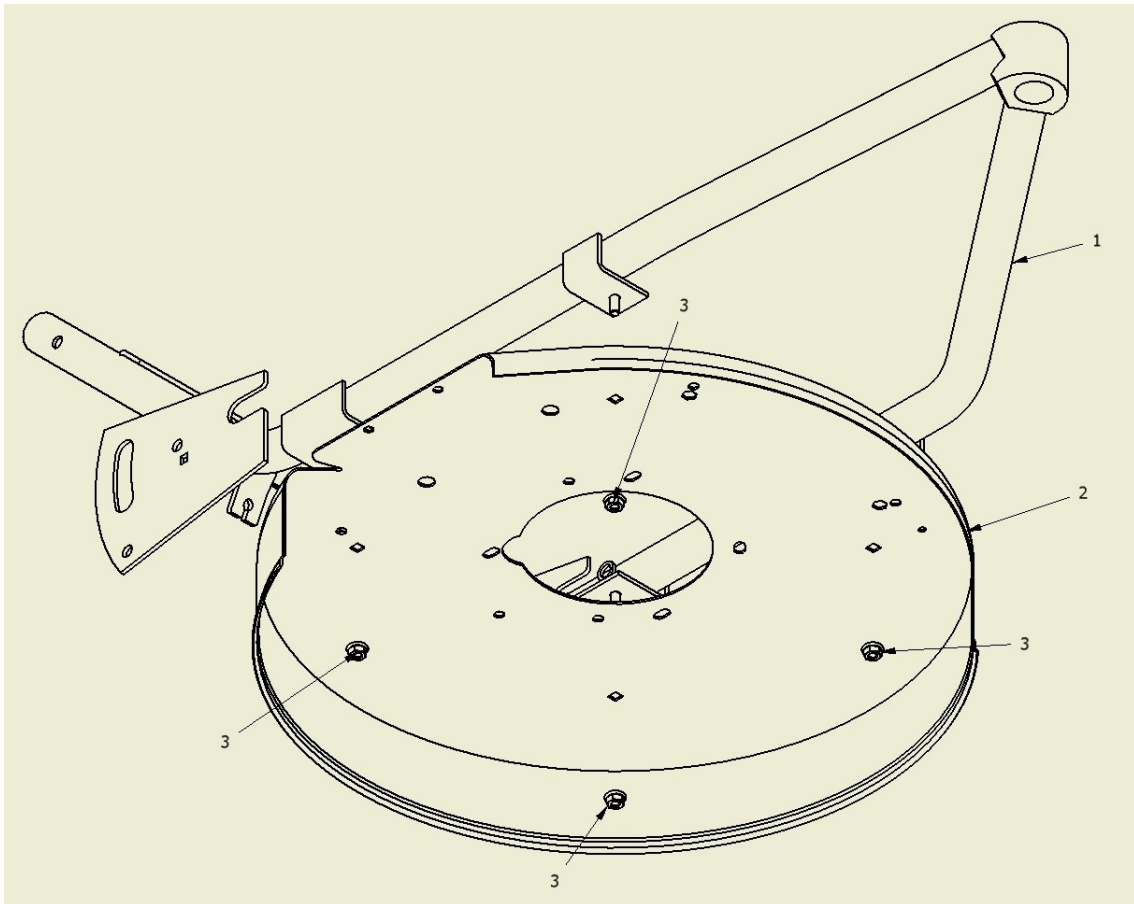

Assemblagem Chassi / Chassis Assembly / Chassis Assemblage

Item	Stock Number	PT	EN	FR	QTY
1	2024000	Chassi EP's	Chassis EP's	Chassis EP's	1
2	2011575	Tambor EP's 520mm	Deck Ep's 520mm	Deck EP's 520mm	1
3	9020912	Porca Mesa M8	Table Nut - M8	Écrou - M8	9