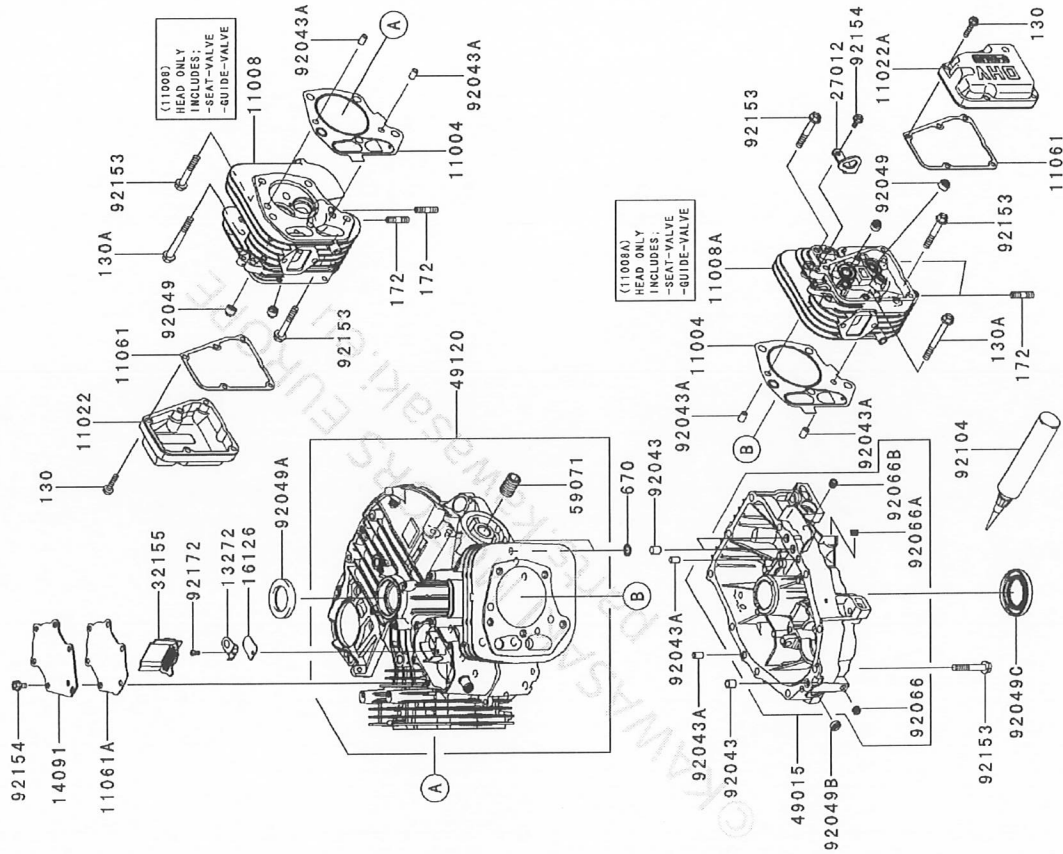

E0110-A931D

Ref. No.	Part Number	Designation	Quantity
130	130BA0625	BOLT-FLANGED,6X25	10
130A	130CA0870	BOLT-FLANGED,8X70	6
172	172BA0822	BOLT-STUD,8X22	4
670	670B2011	O RING,11MM	2
11004	11004-7027	GASKET-HEAD	2
11008	11008-7050	HEAD-COMP-CYLINDER,#1	1
11008A	11008-7051	HEAD-COMP-CYLINDER,#2	1
11022	11022-0046	CASE-ROCKER,#1CYL	1
11022A	11022-0047	CASE-ROCKER,#2CYL	1
11061	11061-1285	GASKET,CASE-ROCKER	2
11061A	11061-7094	GASKET,BREATHER	1
13272	13272-1374	PLATE	1
14091	14091-7064	COVER,BREATHER	1
16126	16126-7020	VALVE,BREATHER	1
27012	27012-0721	HOOK,LIFT	1
32155	32155-2214	PIPE,BREATHER	1
49015	49015-0726	COVER-CRANKCASE	1
49120	49120-0883	CRANKCASE-COMP	1
59071	59071-0743	JOINT,OIL FILTER	1
92043	92043-0858	PIN	3
92043A	92043-1263	PIN,6.2X8X14	6
92049	92049-7001	SEAL-OIL,RVC2 6X11X10.2	4
92049A	92049-7010	SEAL-OIL,SD 35X48X8 R HS	1
92049B	92049-7019	SEAL-OIL,SO 8X14X5 HS	1
92049C	92049-7028	SEAL-OIL,38X62X8MTCLV	1
92066	92066-0880	PLUG,OIL	1