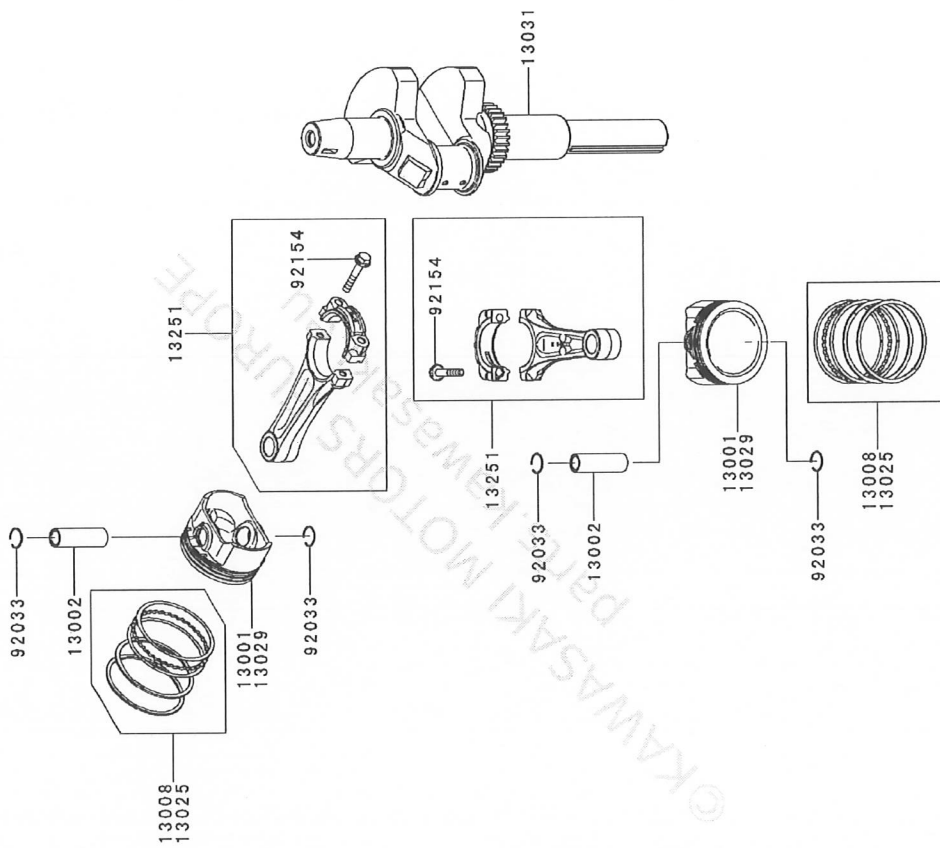

92066A	92066-0881	PLUG	1
92066B	92066-2223	PLUG	1
92104	92104-0007	GASKET-LIQUID,TB1217H	AR
92153	92153-7054	BOLT,8X50	14
92154	92154-2938	BOLT,6X12	7
92172	92172-0870	SCREW,4X8	1

E0120-A545B

Ref. No.	Part Number	Designation	Quantity
13001	13001-7031	PISTON-ENGINE	2
13002	13002-7001	PIN-PISTON	2
13008	13008-0583	RING-SET-PISTON	2
13025	13025-7010	RING-SET-PISTON L,0.50	AR
13029	13029-7011	PISTON-ENGINE L,0.50	AR
13031	13031-0814	CRANKSHAFT-COMP	1
13251	13251-0718	ROD-ASSY-CONNECTING	2
92033	92033-0780	RING-SNAP	4
92154	92154-2842	BOLT,6X35	4

E0140-A530J

Ref. No.	Part Number	Designation	Quantity
555	555A0420	PIN-SPRING,4X20	1
13272	13272-7011	PLATE,ROTOR	1
14075	14075-0707	CAP-ASSY	1
16154	16154-7010	ROTOR-PUMP,OUTER	1
16154A	16154-7011	ROTOR-PUMP,INNER	1
49065	49065-7006	FILTER-OIL	1
49065A	49065-0721	FILTER-OIL	1
59071	59071-7023	JOINT	1
59231	59231-0746	FILLER	1
92055	92055-0892	RING-O,15.8X2.4	2
92066	92066-0827	PLUG	1
92140	92140-7003	BALL,STEEL,13/32	1
92145	92145-1809	SPRING,OIL RELIEF	1
92153	92154-2823	BOLT,6MM	1
92154	92154-2938	BOLT,6X12	3