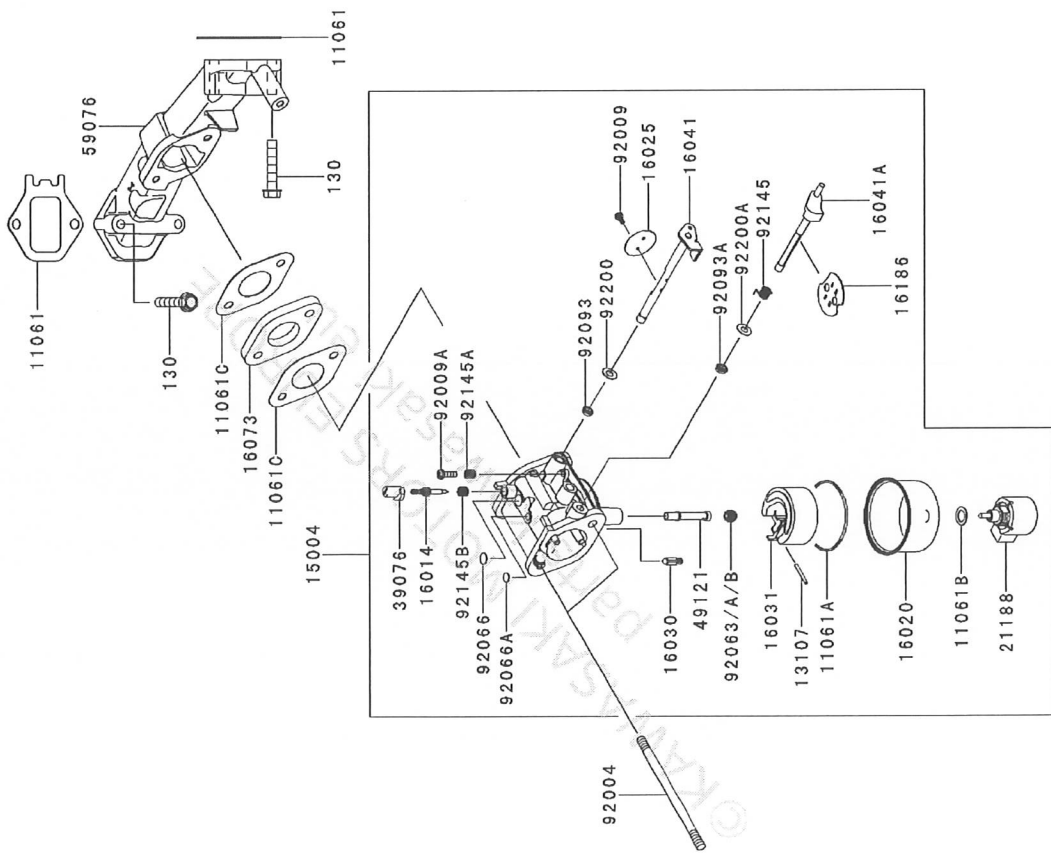

E0180-B050A

Ref. No.	Part Number	Designation	Quantity
130	130AA0635	BOLT-FLANGED,6X35	4
11061	11061-0877	GASKET,MANIFOLD	2
11061A	11061-7009	GASKET,CHAMBER	1
11061B	11061-7010	GASKET,SCREW	1
11061C	11061-7096	GASKET,INSULATOR	2
13107	13107-7018	SHAFT	1
15004	15004-0827	CARBURETOR-ASSY	1
16014	16014-7011	SCREW-PILOT AIR	1
16020	16020-7003	CHAMBER-FLOAT	1
16025	16025-7006	VALVE-THROTTLE	1
16030	16030-7003	VALVE-FLOAT	1
16031	16031-7002	FLOAT	1
16041	16041-7018	SHAFT-CARBURETOR,THROTTLE	1
16041A	16041-7049	SHAFT-CARBURETOR,CHOKE	1
16073	16073-0876	INSULATOR	1