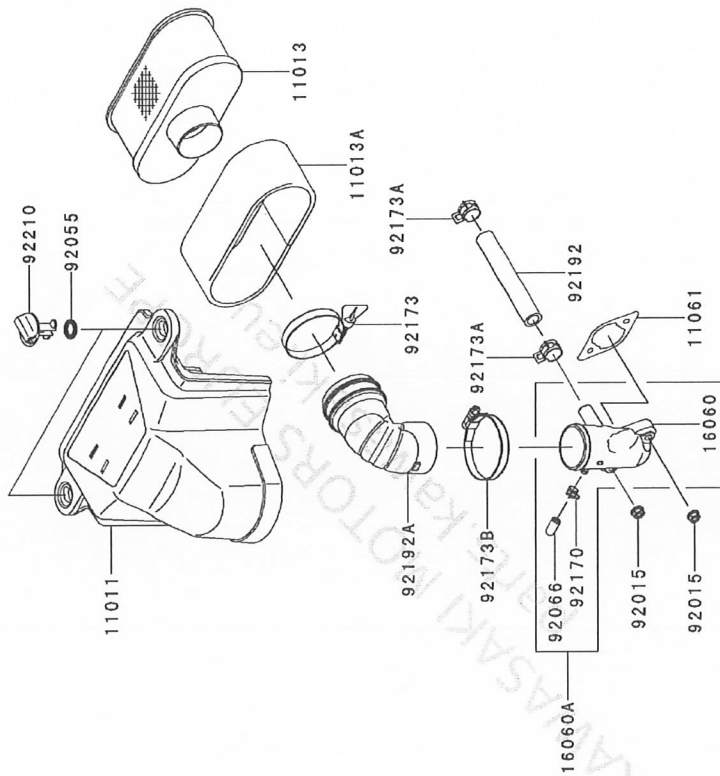

E0190-B630B

Ref. No.	Part Number	Designation	Quantity
461	461DA0800	WASHER-SPRING,8MM	4
11011	11011-0787	CASE-AIR FILTER	1
11013	11013-0752	ELEMENT-AIR FILTER	1
11013A	11013-7046	ELEMENT-AIR FILTER	1
11060	11060-7016	GASKET,MUFFLER	2
11061	11061-7095	GASKET,AIR CLEANER	1
16060	16060-0740	PIPE-INTAKE	1
16060A	16060-0742	PIPE-INTAKE	1
92015	92015-1367	NUT,FLANGED,6MM	2
92055	92055-7025	RING-O	2
92066	92066-0095	PLUG	1
92170	92170-2042	CLAMP	1
92173	92173-1001	CLAMP	1
92173A	92171-7013	CLAMP	2
92173B	92173-7009	CLAMP	1
92192	92192-7146	TUBE,12.6X18.6X118	1
92192A	92192-7164	TUBE,A/C	1
92210	92210-1730	NUT	2
92210A	92210-7027	NUT,M8	4