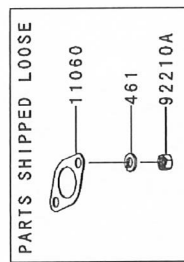

Ref. No.	Part Number	Designation	Quantity
461	461DA0800	WASHER-SPRING,8MM	4
11011	11011-0787	CASE-AIR FILTER	1
11013	11013-0752	ELEMENT-AIR FILTER	1
11013A	11013-7046	ELEMENT-AIR FILTER	1
11060	11060-7016	GASKET,MUFFLER	2
11061	11061-7095	GASKET,AIR CLEANER	1
16060	16060-0740	PIPE-INTAKE	1
16060A	16060-0742	PIPE-INTAKE	1
92015	92015-1367	NUT,FLANGED,6MM	2
92055	92055-7025	RING-O	2
92066	92066-0095	PLUG	1
92170	92170-2042	CLAMP	1
92173	92173-1001	CLAMP	1
92173A	92171-7013	CLAMP	2
92173B	92173-7009	CLAMP	1
92192	92192-7146	TUBE,12.6X18.6X118	1
92192A	92192-7164	TUBE,A/C	1
92210	92210-1730	NUT	2
92210A	92210-7027	NUT,M8	4