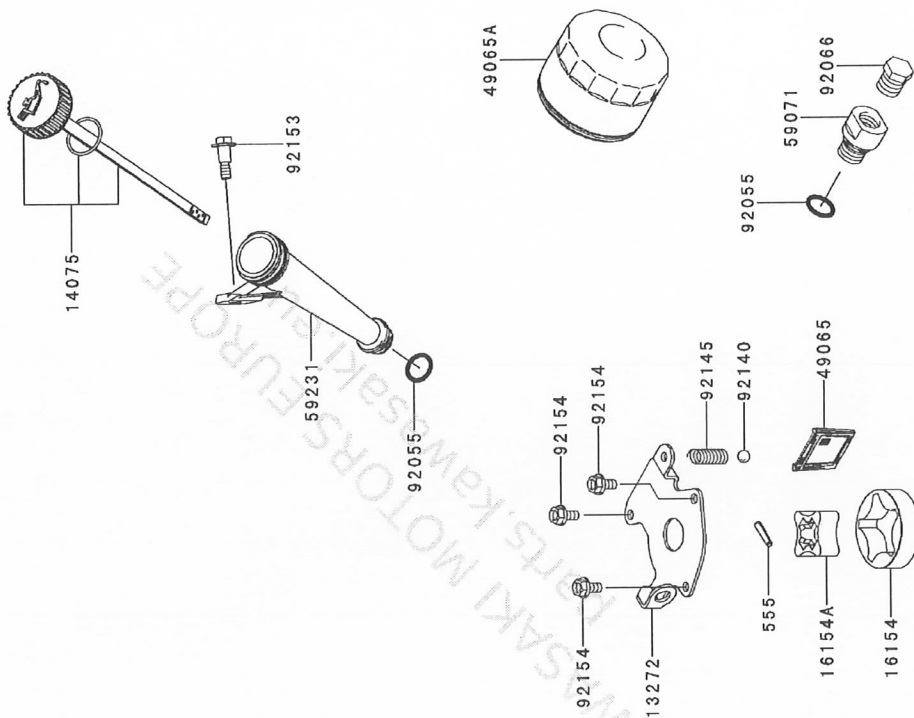

92066A	92066-0881	PLUG	1
92066B	92066-2223	PLUG	1
92104	92104-0007	GASKET-LIQUID,TB1217H	AR
92153	92153-7054	BOLT,8X50	14
92154	92154-2938	BOLT,6X12	7
92172	92172-0870	SCREW,4X8	1

E0120-A545B

Ref. No.	Part Number	Designation	Quantity
13001	13001-7031	PISTON-ENGINE	2
13002	13002-7001	PIN-PISTON	2
13008	13008-0583	RING-SET-PISTON	2
13025	13025-7010	RING-SET-PISTON L,0.50	AR
13029	13029-7011	PISTON-ENGINE L,0.50	AR
13031	13031-0814	CRANKSHAFT-COMP	1
13251	13251-0718	ROD-ASSY-CONNECTING	2
92033	92033-0780	RING-SNAP	4
92154	92154-2842	BOLT,6X35	4

Ref. No.	Part Number	Designation	Quantity
312	312AA0600	NUT-HEX,6MM	4
11055	11055-7009	BRACKET	4
12004	12004-0740	VALVE-INTAKE	2
12005	12005-0793	VALVE-EXHAUST	2
12009	12009-7001	RETAINER-VALVE SPRING	4
12011	12011-2056	COLLET	8
12016	12016-0040	ARM-ROCKER	4
12032	12032-7001	TAPPET	4
13070	13070-7017	GUIDE,GOVERNOR	1
13116	13116-7008	ROD-PUSH	4
13271	13271-7007	PLATE	1
13271A	13271-7021	PLATE,GOVERNOR	1
42036	42036-7021	SLEEVE	1
49078	49078-7002	SPRING-ENGINE VALVE,IN	4
49118	49118-0809	CAMSHAFT-COMP	1
92033	92033-0778	RING-SNAP	3
92140	92140-7005	BALL	6
92145	92145-1653	SPRING	1
92152	92152-1689	COLLAR	4
92153	92153-7100	BOLT,6X29.5	4
92154	92154-1267	BOLT,8X18.2	4
92200	92200-0945	WASHER,16X42X0.91	1
92200A	92200-2151	WASHER,8.1X18X0.5	4
92200B	92200-7048	WASHER,16.3X30X2.28	1

E0140-A530J

Ref. No.	Part Number	Designation	Quantity
555	555A0420	PIN-SPRING,4X20	1
13272	13272-7011	PLATE,ROTOR	1
14075	14075-0707	CAP-ASSY	1
16154	16154-7010	ROTOR-PUMP,OUTER	1
16154A	16154-7011	ROTOR-PUMP,INNER	1
49065	49065-7006	FILTER-OIL	1
49065A	49065-0721	FILTER-OIL	1
59071	59071-7023	JOINT	1
59231	59231-0746	FILLER	1
92055	92055-0892	RING-O,15.8X2.4	2
92066	92066-0827	PLUG	1
92140	92140-7003	BALL,STEEL,13/32	1
92145	92145-1809	SPRING,OIL RELIEF	1
92153	92154-2823	BOLT,6MM	1
92154	92154-2938	BOLT,6X12	3