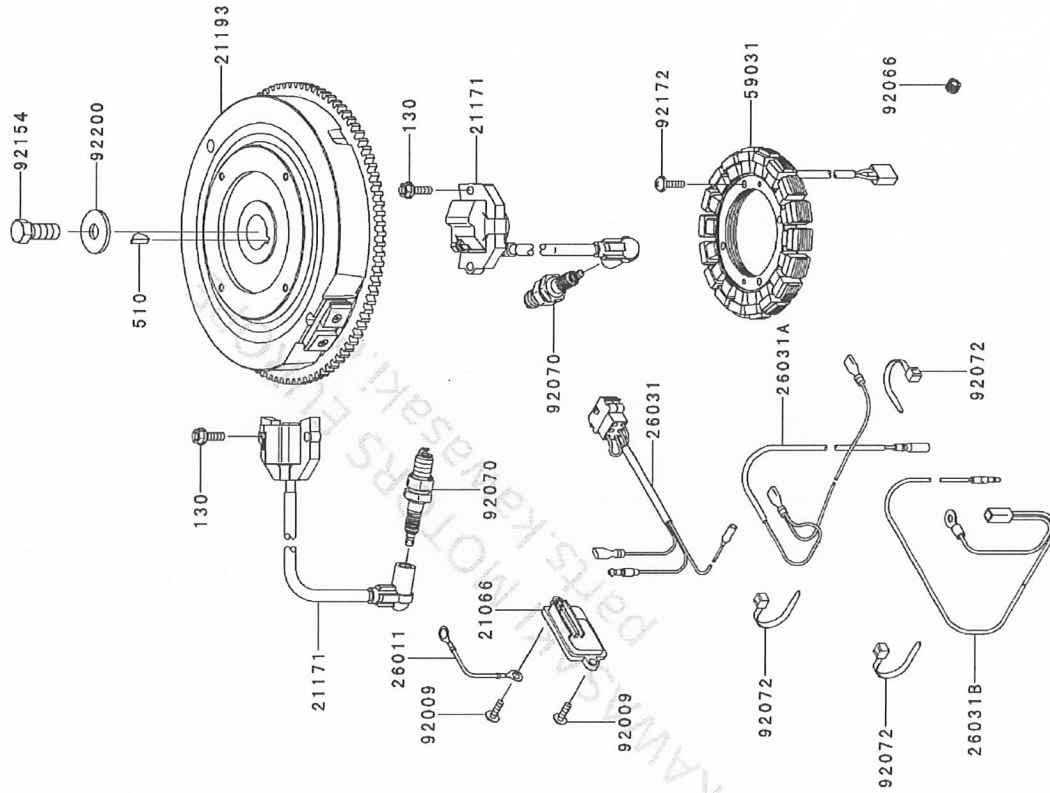

92066A	92066-0881	PLUG	1
92066B	92066-2223	PLUG	1
92104	92104-0007	GASKET-LIQUID,TB1217H	AR
92153	92153-7054	BOLT,8X50	14
92154	92154-2938	BOLT,6X12	7
92172	92172-0870	SCREW,4X8	1

E0120-A545B

Ref. No.	Part Number	Designation	Quantity
13001	13001-7031	PISTON-ENGINE	2
13002	13002-7001	PIN-PISTON	2
13008	13008-0583	RING-SET-PISTON	2
13025	13025-7010	RING-SET-PISTON L,0.50	AR
13029	13029-7011	PISTON-ENGINE L,0.50	AR
13031	13031-0814	CRANKSHAFT-COMP	1
13251	13251-0718	ROD-ASSY-CONNECTING	2
92033	92033-0780	RING-SNAP	4
92154	92154-2842	BOLT,6X35	4

E0140-A530J

Ref. No.	Part Number	Designation	Quantity
555	555A0420	PIN-SPRING,4X20	1
13272	13272-7011	PLATE,ROTOR	1
14075	14075-0707	CAP-ASSY	1
16154	16154-7010	ROTOR-PUMP,OUTER	1
16154A	16154-7011	ROTOR-PUMP,INNER	1
49065	49065-7006	FILTER-OIL	1
49065A	49065-0721	FILTER-OIL	1
59071	59071-7023	JOINT	1
59231	59231-0746	FILLER	1
92055	92055-0892	RING-O,15.8X2.4	2
92066	92066-0827	PLUG	1
92140	92140-7003	BALL,STEEL,13/32	1
92145	92145-1809	SPRING,OIL RELIEF	1
92153	92154-2823	BOLT,6MM	1
92154	92154-2938	BOLT,6X12	3

E0160-B983A

Ref. No.	Part Number	Designation	Quantity
130	130BA0616	BOLT-FLANGED,6X16	4
510	510A5100	KEY-WOODRUFF	1
21066	21066-7017	REGULATOR-VOLTAGE	1
21171	21171-0740	COIL-ASSY-IGNITION	2
21193	21193-0035	FLYWHEEL-ASSY	1
26011	26011-2234	WIRE-LEAD	1
26031	26031-1624	HARNESS	1
26031A	26031-7040	HARNESS	1
26031B	26031-7047	HARNESS	1
59031	59031-7017	COIL-CHARGING	1
92009	92172-1091	SCREW,5X12	2
92066	92066-0881	PLUG	1
92070	BPR4ES	PLUG-SPARK,BPR4ES(NGK),SOLID	2
92072	92072-7003	BAND	3
92154	92154-7003	BOLT,12X30	1
92172	92172-7018	SCREW,5X20	4
92200	92200-2119	WASHER,12.2X40X3.0	1

E0200-A881C

Ref. No.	Part Number	Designation	Quantity
42036	42036-7015	SLEEVE	1
49019	49019-0027	FILTER-FUEL	1
49040	49040-0770	PUMP-FUEL	1
92009	92172-1091	SCREW,5X12	2
92170	92173-1582	CLAMP,11.8MM	6
92173	92173-1000	CLAMP	1
92192	92192-1551	TUBE,6.35X12.7X185	1
92192A	92192-1560	TUBE,6.35X12.7X375	1
92192B	92192-7148	TUBE,6.4X12.7X150	1