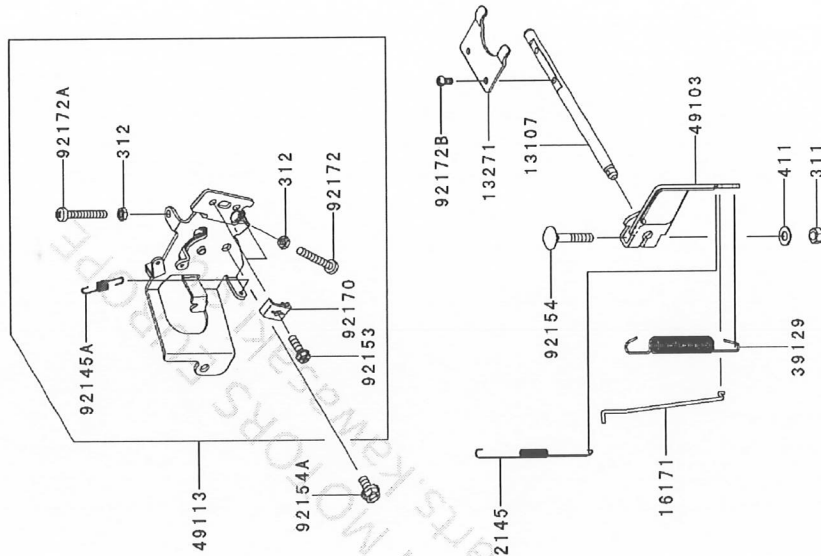

E0140-A530J

Ref. No.	Part Number	Designation	Quantity
555	555A0420	PIN-SPRING,4X20	1
13272	13272-7011	PLATE,ROTOR	1
14075	14075-0707	CAP-ASSY	1
16154	16154-7010	ROTOR-PUMP,OUTER	1
16154A	16154-7011	ROTOR-PUMP,INNER	1
49065	49065-7006	FILTER-OIL	1
49065A	49065-0721	FILTER-OIL	1
59071	59071-7023	JOINT	1
59231	59231-0746	FILLER	1
92055	92055-0892	RING-O,15.8X2.4	2
92066	92066-0827	PLUG	1
92140	92140-7003	BALL,STEEL,13/32	1
92145	92145-1809	SPRING,OIL RELIEF	1
92153	92154-2823	BOLT,6MM	1
92154	92154-2938	BOLT,6X12	3

E0160-B983A

Ref. No.	Part Number	Designation	Quantity
130	130BA0616	BOLT-FLANGED,6X16	4
510	510A5100	KEY-WOODRUFF	1
21066	21066-7017	REGULATOR-VOLTAGE	1
21171	21171-0740	COIL-ASSY-IGNITION	2
21193	21193-0035	FLYWHEEL-ASSY	1
26011	26011-2234	WIRE-LEAD	1
26031	26031-1624	HARNESS	1
26031A	26031-7040	HARNESS	1
26031B	26031-7047	HARNESS	1
59031	59031-7017	COIL-CHARGING	1
92009	92172-1091	SCREW,5X12	2
92066	92066-0881	PLUG	1
92070	BPR4ES	PLUG-SPARK,BPR4ES(NGK),SOLID	2
92072	92072-7003	BAND	3
92154	92154-7003	BOLT,12X30	1
92172	92172-7018	SCREW,5X20	4
92200	92200-2119	WASHER,12.2X40X3.0	1

E0170-A826B

Ref. No.	Part Number	Designation	Quantity
311	311BA0600	NUT-HEX,6MM	1
312	312AA0500	NUT-HEX,5MM	2
411	411AA0600	WASHER-PLAIN,6MM	1
13107	13107-7049	SHAFT	1
13271	13271-7038	PLATE	1
16171	16171-0044	LINK	1
39129	39129-0729	SPRING-GOVERNOR	1
49103	49103-7017	ARM-GOVERNOR	1
49113	49113-0745	PANEL-COMP-CONTROL	1
92145	92145-1811	SPRING, LINK	1
92145A	92145-2180	SPRING	1
92153	92153-7001	BOLT, SOCKET, 5X16	2
92154	92154-2697	BOLT, 6X35	1
92154A	92154-2938	BOLT, 6X12	1
92170	92170-7001	CLAMP	2
92172	92172-0754	SCREW, 5X35	1