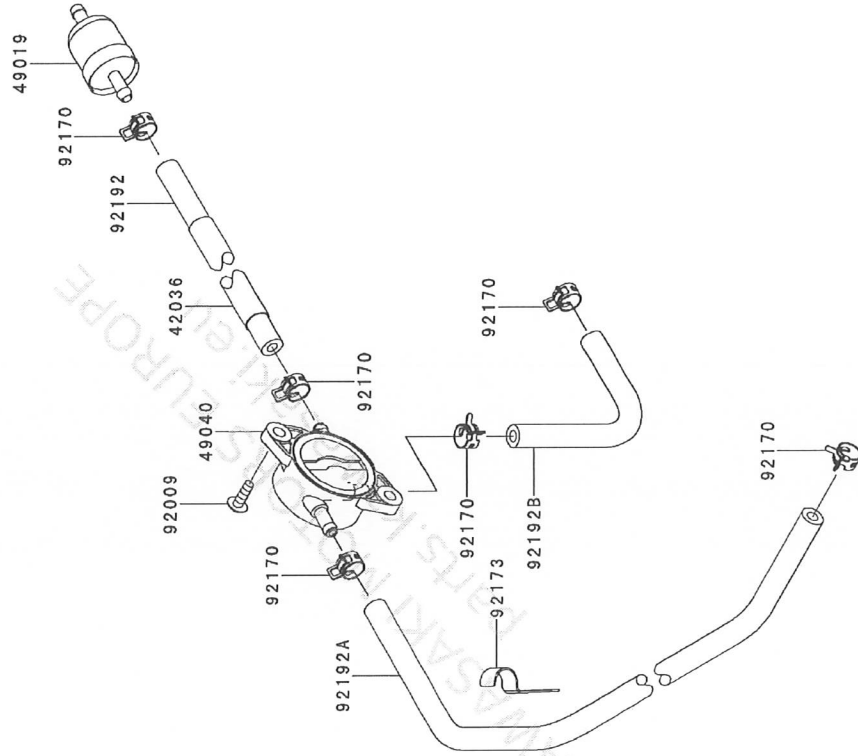

E0140-A530J

Ref. No.	Part Number	Designation	Quantity
555	555A0420	PIN-SPRING,4X20	1
13272	13272-7011	PLATE,ROTOR	1
14075	14075-0707	CAP-ASSY	1
16154	16154-7010	ROTOR-PUMP,OUTER	1
16154A	16154-7011	ROTOR-PUMP,INNER	1
49065	49065-7006	FILTER-OIL	1
49065A	49065-0721	FILTER-OIL	1
59071	59071-7023	JOINT	1
59231	59231-0746	FILLER	1
92055	92055-0892	RING-O,15.8X2.4	2
92066	92066-0827	PLUG	1
92140	92140-7003	BALL,STEEL,13/32	1
92145	92145-1809	SPRING,OIL RELIEF	1
92153	92154-2823	BOLT,6MM	1
92154	92154-2938	BOLT,6X12	3

92200	92200-0848	WASHER	1
92200A	92200-2061	WASHER,9.8X5.5X1.0	1

E0190-B630B

Ref. No.	Part Number	Designation	Quantity
461	461DA0800	WASHER-SPRING,8MM	4
11011	11011-0787	CASE-AIR FILTER	1
11013	11013-0752	ELEMENT-AIR FILTER	1
11013A	11013-7046	ELEMENT-AIR FILTER	1
11060	11060-7016	GASKET,MUFFLER	2
11061	11061-7095	GASKET,AIR CLEANER	1
16060	16060-0740	PIPE-INTAKE	1
16060A	16060-0742	PIPE-INTAKE	1
92015	92015-1367	NUT,FLANGED,6MM	2
92055	92055-7025	RING-O	2
92066	92066-0095	PLUG	1
92170	92170-2042	CLAMP	1
92173	92173-1001	CLAMP	1
92173A	92171-7013	CLAMP	2
92173B	92173-7009	CLAMP	1
92192	92192-7146	TUBE,12.6X18.6X118	1
92192A	92192-7164	TUBE,A/C	1
92210	92210-1730	NUT	2
92210A	92210-7027	NUT,M8	4

E0200-A881C

Ref. No.	Part Number	Designation	Quantity
42036	42036-7015	SLEEVE	1
49019	49019-0027	FILTER-FUEL	1
49040	49040-0770	PUMP-FUEL	1
92009	92172-1091	SCREW,5X12	2
92170	92173-1582	CLAMP,11.8MM	6
92173	92173-1000	CLAMP	1
92192	92192-1551	TUBE,6.35X12.7X185	1
92192A	92192-1560	TUBE,6.35X12.7X375	1
92192B	92192-7148	TUBE,6.4X12.7X150	1