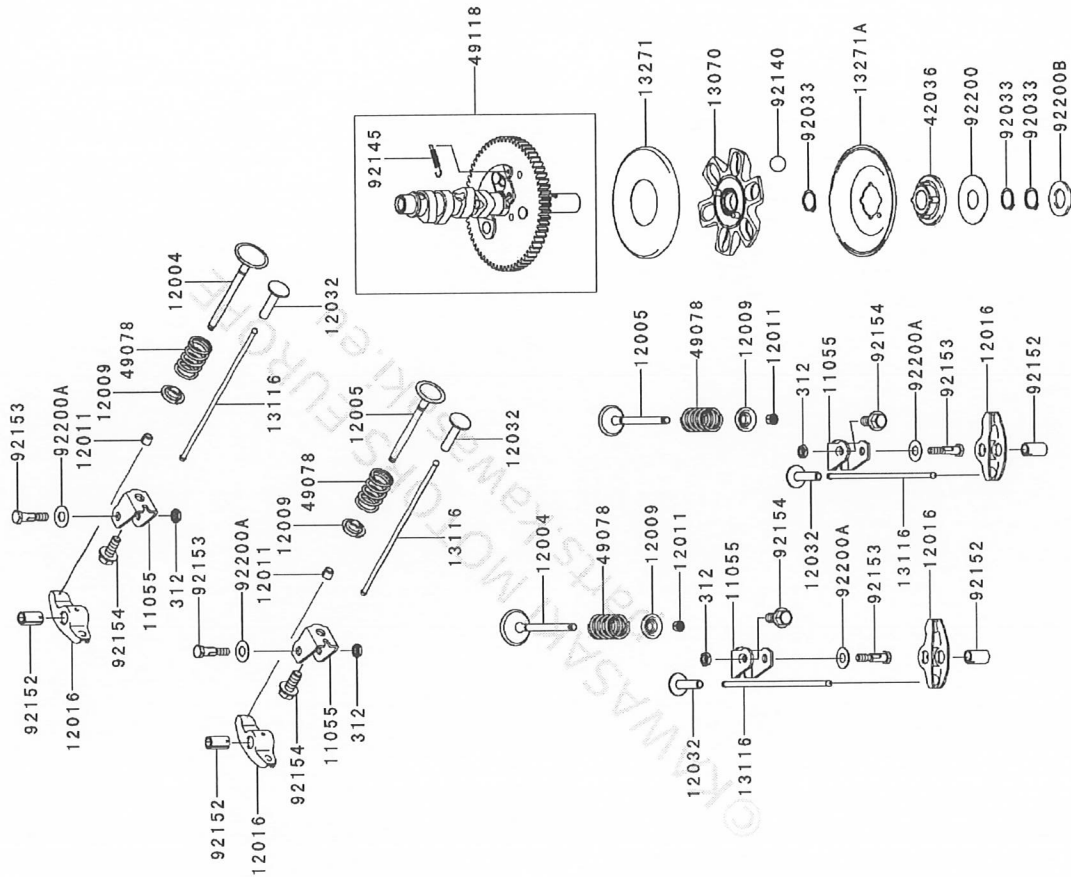

92066A	92066-0881	PLUG	1
92066B	92066-2223	PLUG	1
92104	92104-0007	GASKET-LIQUID,TB1217H	AR
92153	92153-7054	BOLT,8X50	14
92154	92154-2938	BOLT,6X12	7
92172	92172-0870	SCREW,4X8	1

E0120-A545B

Ref. No.	Part Number	Designation	Quantity
13001	13001-7031	PISTON-ENGINE	2
13002	13002-7001	PIN-PISTON	2
13008	13008-0583	RING-SET-PISTON	2
13025	13025-7010	RING-SET-PISTON L,0.50	AR
13029	13029-7011	PISTON-ENGINE L,0.50	AR
13031	13031-0814	CRANKSHAFT-COMP	1
13251	13251-0718	ROD-ASSY-CONNECTING	2
92033	92033-0780	RING-SNAP	4
92154	92154-2842	BOLT,6X35	4

E0140-A530J

Ref. No.	Part Number	Designation	Quantity
555	555A0420	PIN-SPRING,4X20	1
13272	13272-7011	PLATE,ROTOR	1
14075	14075-0707	CAP-ASSY	1
16154	16154-7010	ROTOR-PUMP,OUTER	1
16154A	16154-7011	ROTOR-PUMP,INNER	1
49065	49065-7006	FILTER-OIL	1
49065A	49065-0721	FILTER-OIL	1
59071	59071-7023	JOINT	1
59231	59231-0746	FILLER	1
92055	92055-0892	RING-O,15.8X2.4	2
92066	92066-0827	PLUG	1
92140	92140-7003	BALL,STEEL,13/32	1
92145	92145-1809	SPRING,OIL RELIEF	1
92153	92154-2823	BOLT,6MM	1
92154	92154-2938	BOLT,6X12	3