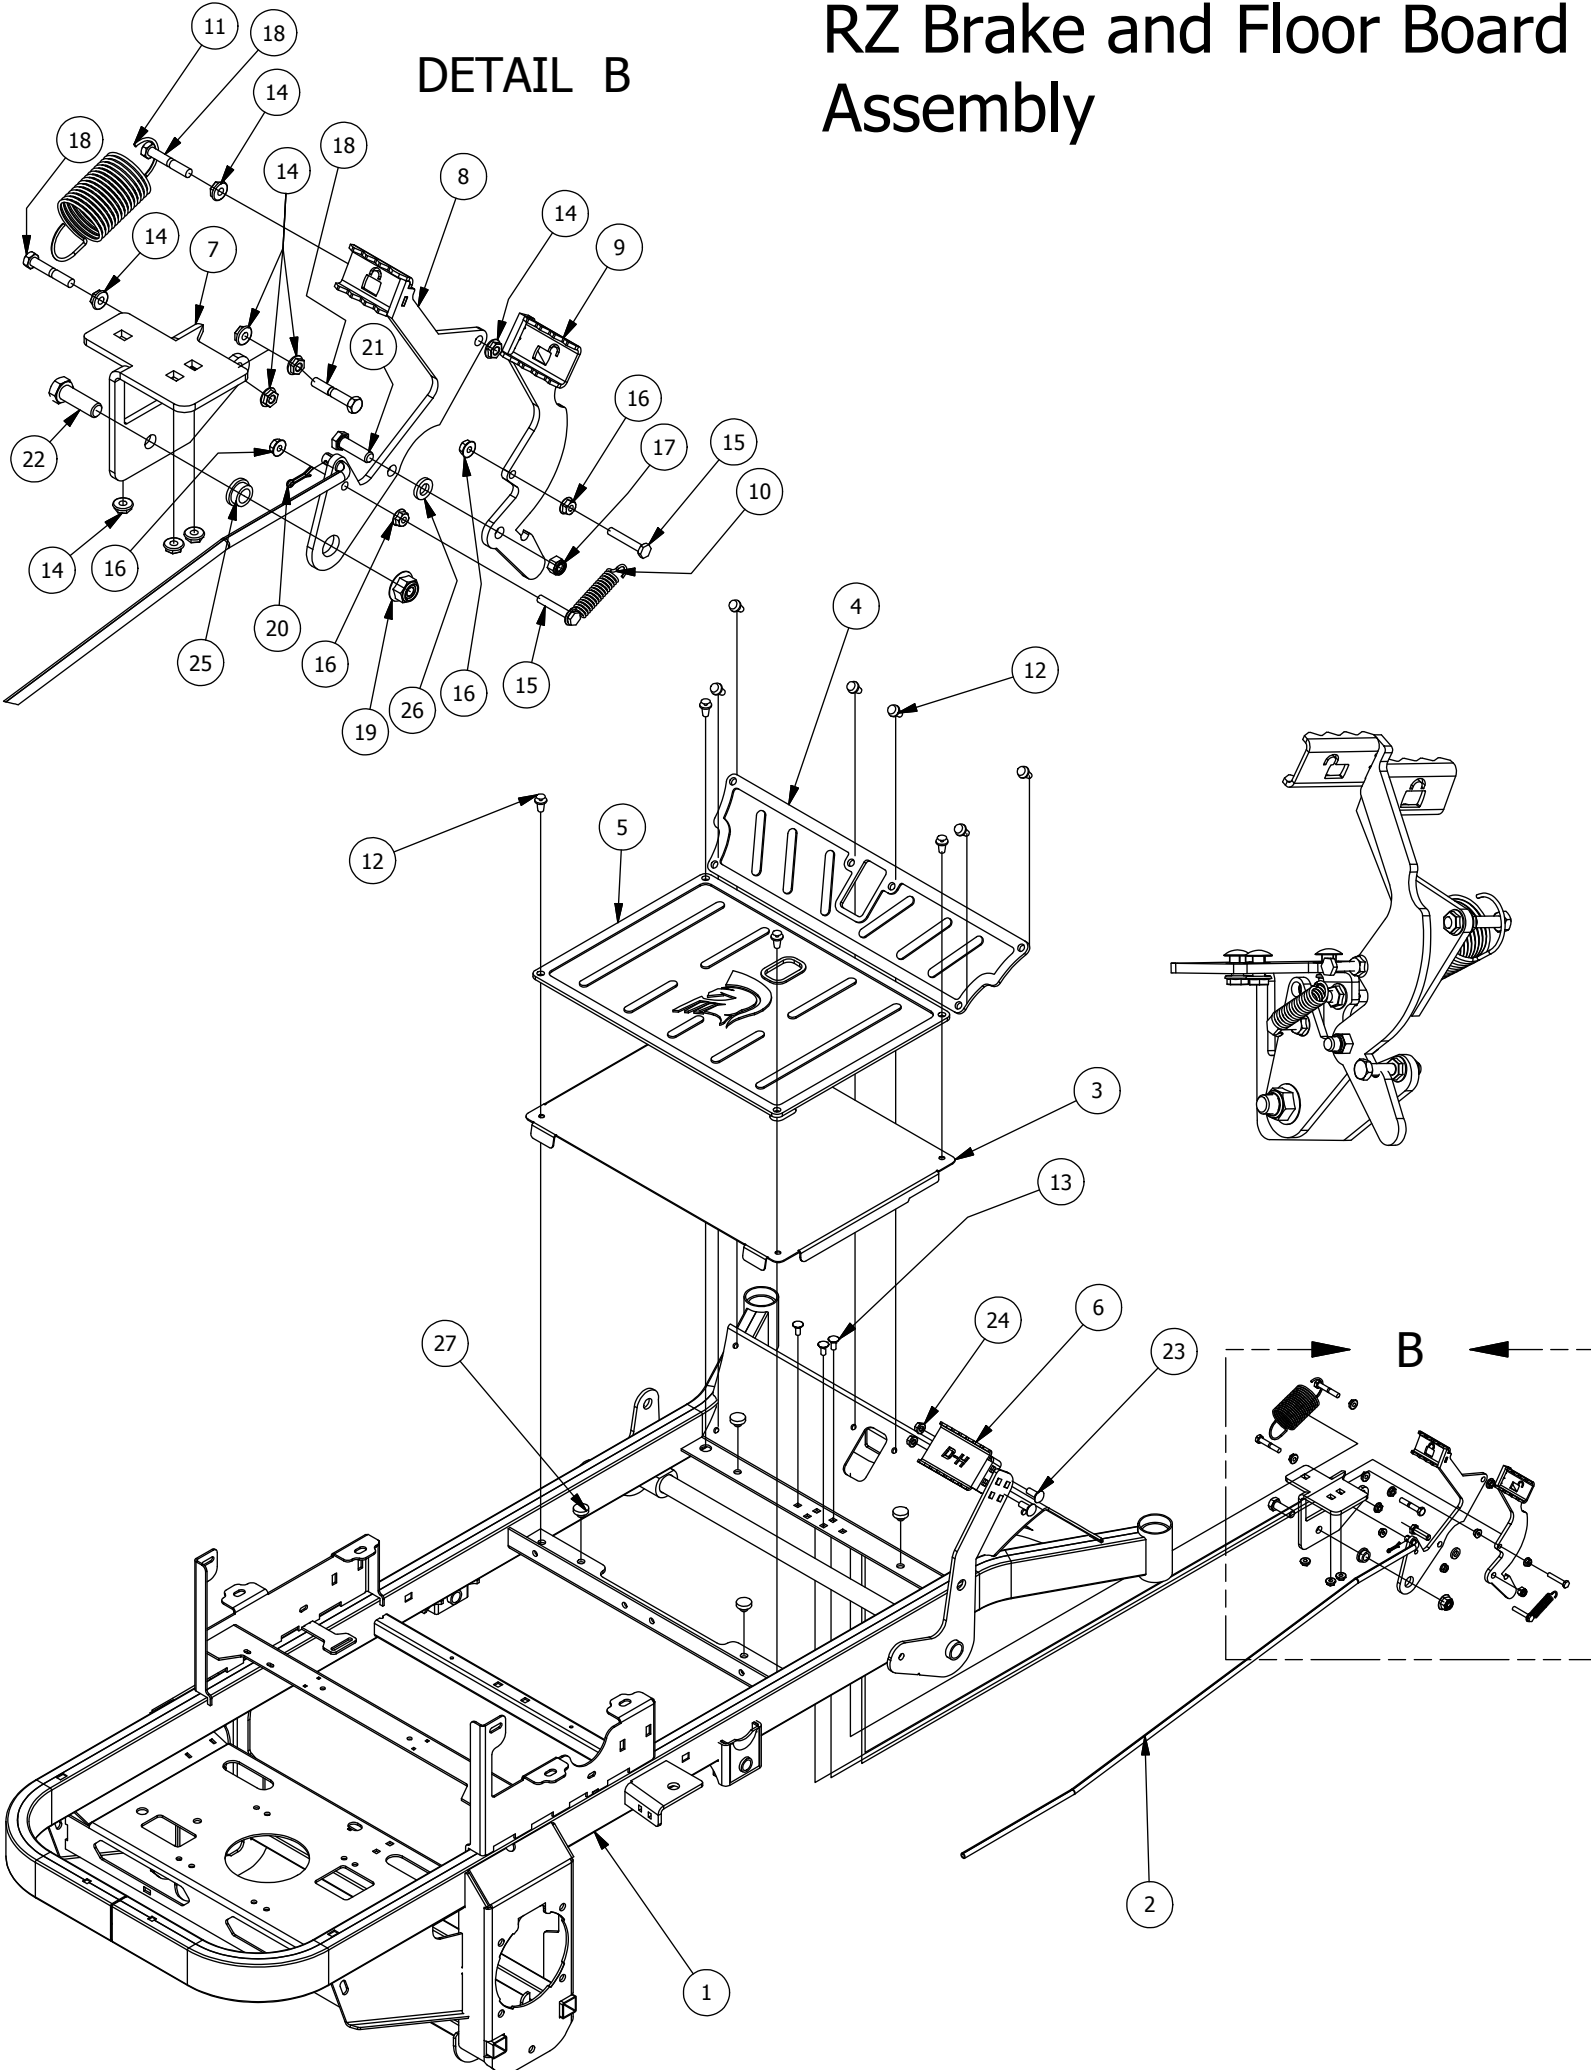

Spartan Mower
Parts Manual RZ

Revision Date 4-24-17

TABLE OF CONTENTS

Front Fork Assembly.....	3
Brake and Floor Board assembly.....	4-5
Height Indicator Assembly.....	6-7
Drive Arm Assemblies.....	8-9
Seat Frame and Pump Idler Assemblies.....	10-11
Gas Tank Assembly.....	12-13
Transmission & Battery Assemblies.....	14-15
KT740 Kohler Engine Assembly.....	16
B&S 724CC, 25 HP.....	17
54" Deck Assembly-1.....	18-19
54" Deck Assembly-2.....	20-21
61" Deck Assembly-1.....	22-23
61" Deck Assembly-2.....	24-25
Spindle Assembly.....	26
Decals.....	27

RZ Brake and Floor Board Assembly

DETAIL B

RZ Brake and Floor Board Assembly			
ITEM	QTY	PART NUMBER	DESCRIPTION
1	1	490-0039-00	RZ Mower Frame Assembly
2	1	435-0004-00	MOWER BRAKE LINKAGE
3	1	439-0114-00	Mower Floorboard
4	1	481-0001-00	Rubber Mower Foot Rest Mat
5	1	481-0002-00	Mower Rubber Floor Mat
6	1	439-0059-00	Mower Deck Height Foot Pedal
7	1	439-0009-00	Mower Frame Brake Mounting Bracket
8	1	490-0016-00	Mower Brake Lock Lever Assembly
9	1	490-0017-00	Mower Brake Unlock LeverAssembly
10	1	434-0003-00	Brake Pedal Release Spring
11	1	434-0002-00	Brake Pedal Tension Sping
12	10	414-0002-00	8MM PUSH TYPE RETAINER NYLON BLACK
13	3	418-0008-00	5/16-18 X 3/4 CARRIAGE BOLT ZINC
14	13	413-0006-00	5/16-18 HEX FLANGE NUT W/SERR ZINC
15	2	418-0029-00	1/4-20 X 1-1/4 HEX C/S GR 2 ZINC
16	6	413-0023-00	1/4-20 HEX FLANGE NUT W/SERR ZINC
17	1	413-0013-00	3/8-16 NYLON INSERT FLANGE LOCKNUT ZINC
18	3	418-0027-00	5/16-18 X 1-3/4 HEX C/S GR 2 ZINC
19	8	413-0002-00	1/2-13 NYLON INSERT FLANGE LOCKNUT ZC YELLOW
20	1	420-0001-00	1/8 X 3/4 COTTER PIN ZINC
21	1	418-0030-00	3/8-16 X 1-1/4 HEX C/S GR 2 ZINC
22	1	418-0028-00	1/2-13 X 1-1/2 HEX C/S GR 2 ZINC
23	2	418-0045-00	3/8-16 X 1 CARRIAGE BOLT ZINC YELLOW
24	4	413-0004-00	3/8-16 HEX FLANGE NUT W/SERR ZINC
25	7	410-0009-00	1/2" ID X 3/4" OD X 3/8" LENGTH FLANGE BUSHING
26	1	419-0015-00	3/8" ID X 3/4" OD X 1/8" THK BRONZE WASHER
27	4	429-0002-00	Rubber Bumper