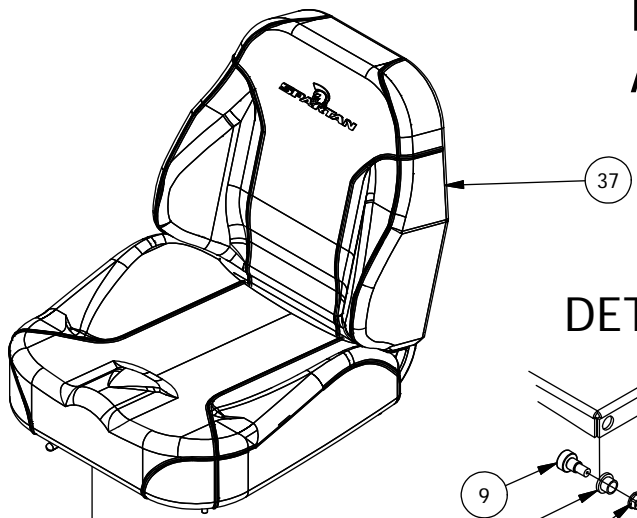

RZ Seat Frame and Pump Idler Assemblies