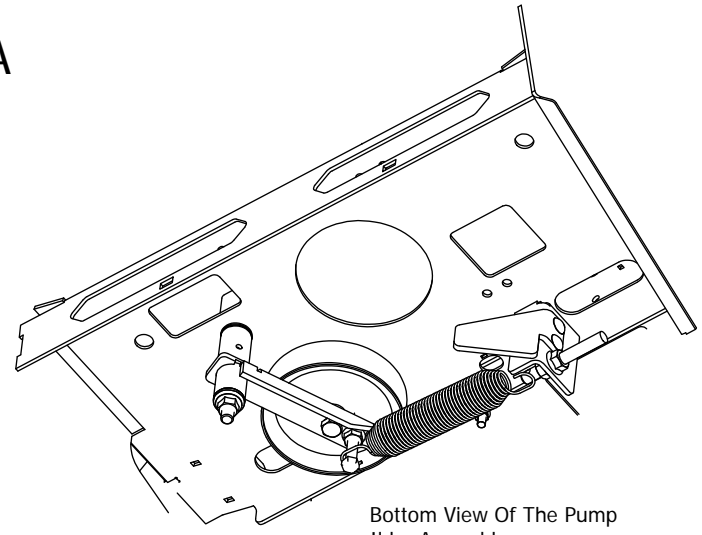

DETAIL A

Bottom View Of The Pump Idler Assembly