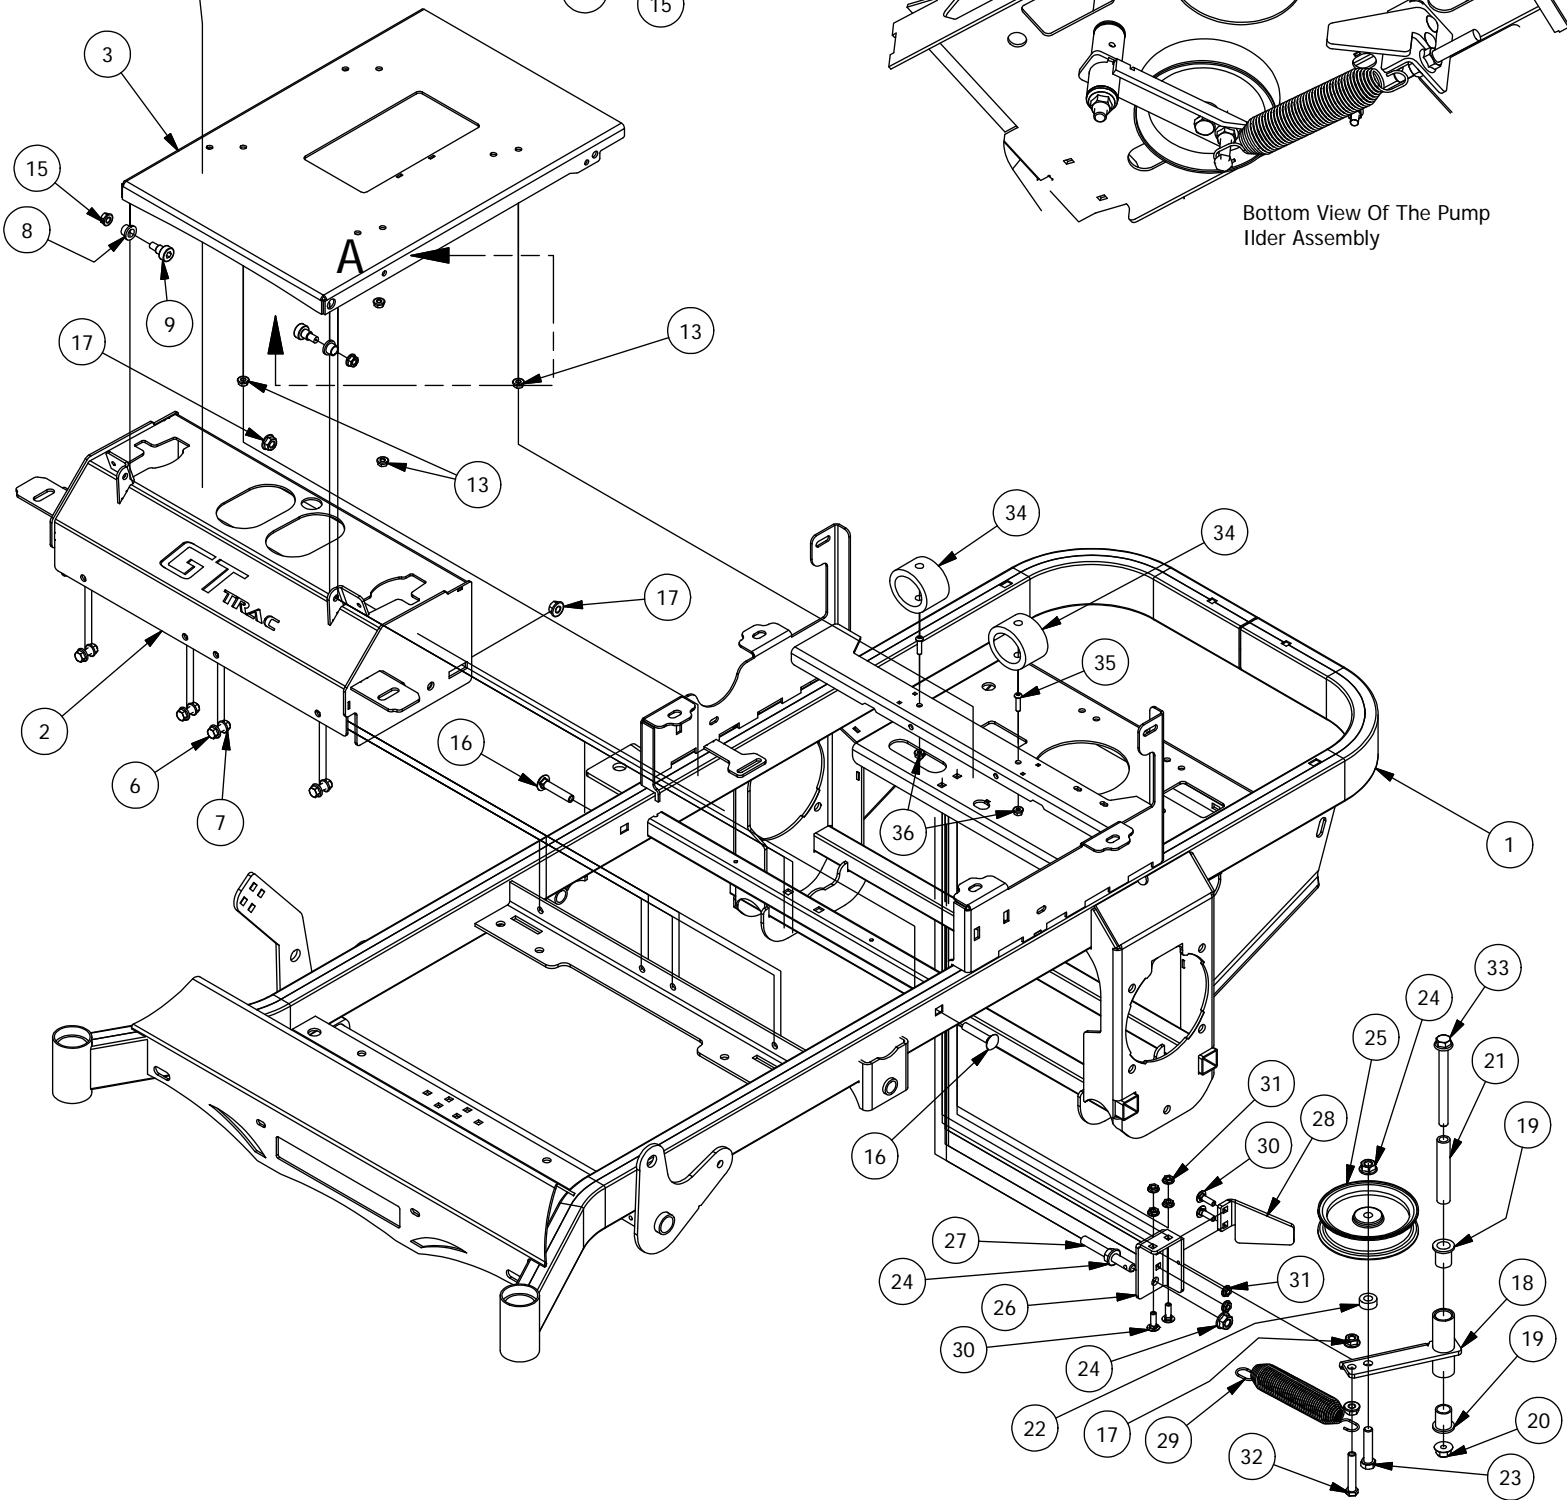

RZ Seat Frame and Pump Idler			
ITEM	QTY	PART NUMBER	DESCRIPTION
1	1	490-0039-00	RZ Mower Frame Assembly
2	1	490-0023-00	Mower Seat Base Assembly
3	1	439-0113-00	RZ Mower Seat Brtk
6	4	418-0040-00	3/8-16 X 1 HEX FLANGE BOLT GR 8 ZC YELLOW
7	4	413-0004-00	3/8-16 HEX FLANGE NUT W/SERR ZINC
8	2	410-0010-00	1/2" ID X 5/8" OD X 1/2" LENGTH FLANGE BUSHING
9	2	418-0038-00	1/2 X 1/2 SOCKET SHOULDER BOLT ZC YELLOW
13	4	413-0019-00	5/16-18 NYLON INSERT FLANGE L/NUT ZINC
15	2	413-0029-00	3/8-16 NYLON INSERT FLANGE L/NUT ZC YELLOW
16	2	418-0041-00	7/16-14 X 2-1/4 CARRIAGE BOLT ZINC
17	4	413-0001-00	7/16-14 HEX FLANGE NUT W/SERR ZINC
18	1	490-0018-00	Mower Pump Idler Pulley Arm Assembly
19	2	410-0007-00	3/4" ID X 15/16" OD X 1-1/8" LENGTH FLANGE BUSHING
20	1	413-0002-00	1/2-13 NYLON INSERT FLANGE LOCKNUT ZC YELLOW
21	1	425-0006-00	Mower Inner Idler Spacer
22	1	425-0007-00	Mower IDLER PULLEY SPACER
23	1	418-0012-00	1/2-13 X 2-1/4 HEX C/S GR 5 ZINC
24	3	413-0010-00	1/2-13 HEX FLANGE NUT W/SERR ZINC
25	1	433-0006-00	Mower 5-3/4" Idler Pulley
26	1	439-0244-00	Deck Idler Puller Tensioning Bracket
27	1	430-0001-00	Mower Pump Spring Tensioner
28	1	439-0245-00	Mower PTO Clutch Stop Bracket
29	1	434-0005-00	Deck/pump idler spring
30	4	418-0010-00	5/16-18 X 1 CARRIAGE BOLT ZINC
31	6	413-0006-00	5/16-18 HEX FLANGE NUT W/SERR ZINC
32	1	418-0013-00	7/16-14 X 2-1/2 HEX C/S GR 5 ZINC
33	1	418-0009-00	1/2-13 X 5-1/2 HEX FLANGE BOLT GR 8 ZY
34	2	487-0004-00	Seat Suspension Elastomer GBR-7
35	2	418-0039-00	1/4-20 X 1 BUTTON SOCKET C/S
36	2	413-0026-00	1/4-20 NYLON INSERT FLANGE L/NUT ZINC
37	1	471-0009-00	RZ seat