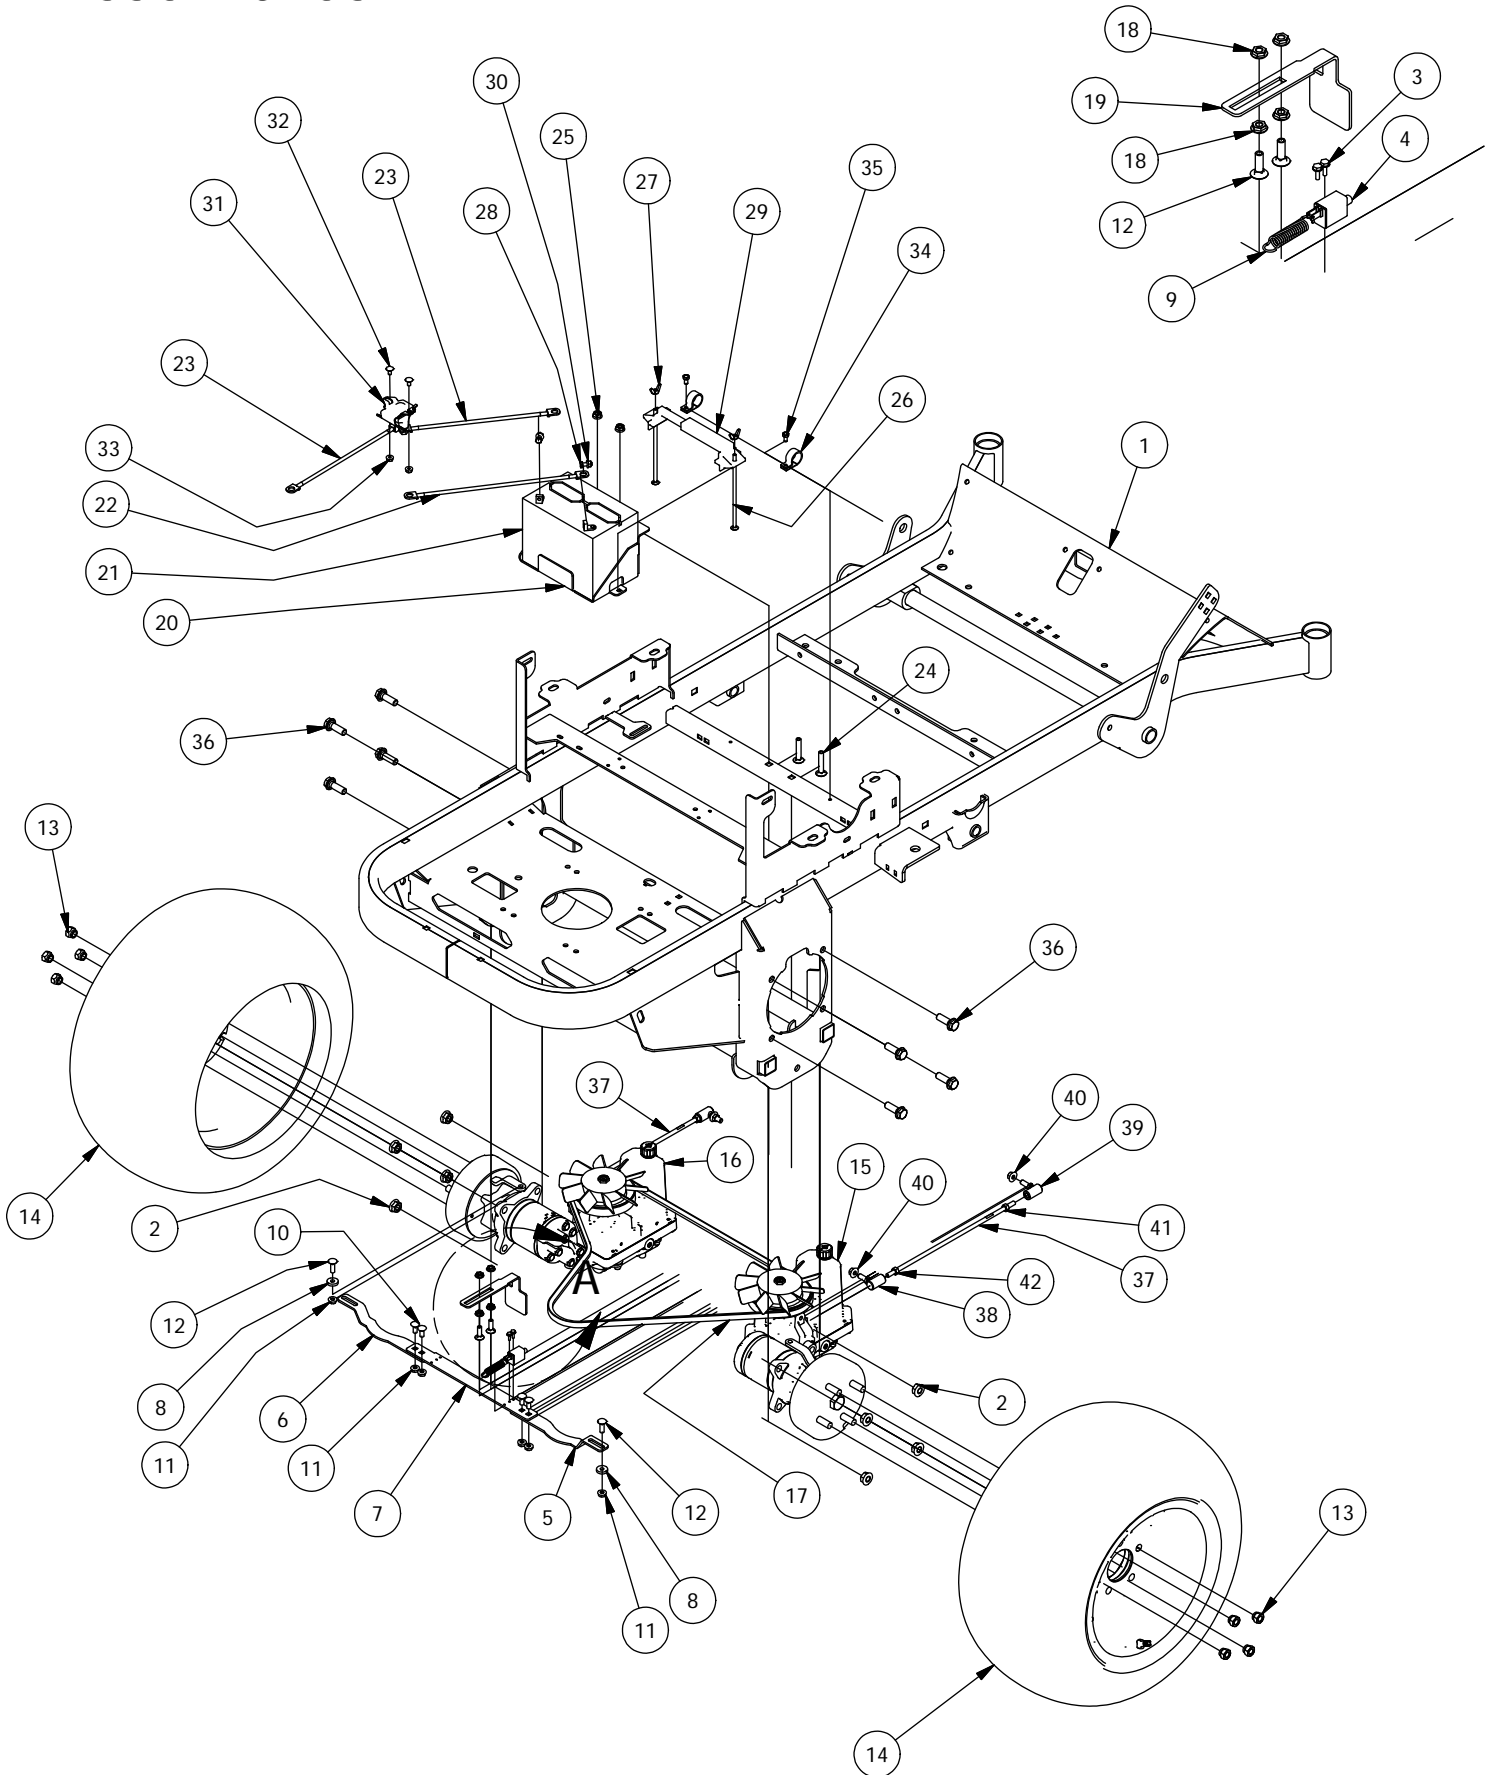

RZ Transmission & Battery Assemblies

DETAIL A

RZ Transmission Assembly			
ITEM	QTY	PART NUMBER	DESCRIPTION
1	1	490-0039-00	RZ Mower Frame Assembly
2	8	413-0010-00	1/2-13 HEX FLANGE NUT W/SERR ZINC
3	2	418-0032-00	8-32 X 1/2 IND. HWH SLOT TYPE F TCS ZINC
4	1	486-0030-00	Safety Switch
5	1	439-0083-00	Mower Park Brake Right Actuation Bracket
6	1	439-0082-00	Mower Park Brake Left Actuation Bracket, HTE10, HTJ10, HTJ12 Transmissions
7	1	439-0079-00	Mower Park Brake Center Bracket
8	2	419-0006-00	.312 ID X .875 OD X .1875 THK F/W NYLON BLK
9	1	434-0003-00	Brake Pedal Release Spring
10	4	418-0008-00	5/16-18 X 3/4 CARRIAGE BOLT ZINC
11	6	413-0019-00	5/16-18 NYLON INSERT FLANGE L/NUT ZINC
12	4	418-0010-00	5/16-18 X 1 CARRIAGE BOLT ZINC
13	8	413-0015-00	1/2-20 WHEEL NUT 60 DEGREE GR 5 ZINC
14	2	422-0037-00	022-108440mb-56, 10x8.5, 4/4 pcd black mod wheel
15	1	450-0010-00	HTE10 Right Side Parker Hydrostatic Transmission For RZ Hub
16	1	450-0009-00	HTE10 Left Side Parker Hydrostatic Transmission For RZ Hub
17	1	461-0004-00	Mower A Pump Belt, A x 68.25" Effective Length
18	4	413-0006-00	5/16-18 HEX FLANGE NUT W/SERR ZINC
19	1	439-0066-00	Mower Standard Transmission Brake Interlock Bracket
20	1	439-0008-00	Mower Battery Box
21	1	468-1004-00	12-V Mower Starter Battery
22	1	486-0017-00	Mower Negative Battery Cable 28" long
23	2	486-0018-00	Mower Positive Battery Cable 12" long
24	2	418-0033-00	3/8-16 X 2 CARRIAGE BOLT ZINC
25	2	413-0004-00	3/8-16 HEX FLANGE NUT W/SERR ZINC
26	2	418-0034-00	1/4-20 X 7 CARRIAGE BOLT ZINC
27	2	413-0025-00	1/4-20 WING NUT ZINC
28	2	418-0035-00	1/4-20 X 3/4 HEX C/S GR 2 ZINC
29	1	443-0001-00	Battery Hold Down
30	2	413-0026-00	1/4-20 NYLON INSERT FLANGE L/NUT ZINC
31	1	486-0002-00	Mower Starter Solenoid
32	2	418-0031-00	1/4-20 X 1/2 CARRIAGE BOLT ZC YELLOW
33	2	413-0023-00	1/4-20 HEX FLANGE NUT W/SERR ZINC
34	2	472-0002-00	1/2" CUSHIONED LOOP CLAMP
35	2	418-0025-00	1/4-20 X 1/2 HWH SLOT TYPE F TCS ZINC
36	8	418-0047-00	1/2-13 X 1-1/2 HEX FLANGE BOLT ZINC YELLOW
37	2	435-0002-00	Transmission Drive Arm Rod Standard Transmission
38	2	410-0001-00	Control Arm Rod End, Right
39	2	410-0002-00	Control Arm Rod End, Left
40	4	413-0034-00	5/16-24 HEX FLANGE NUT W/SERR ZINC
41	2	413-0003-00	5/16 Hex Nut Left hand thread
42	2	413-0035-00	5/16-24 HEX NUT ZINC