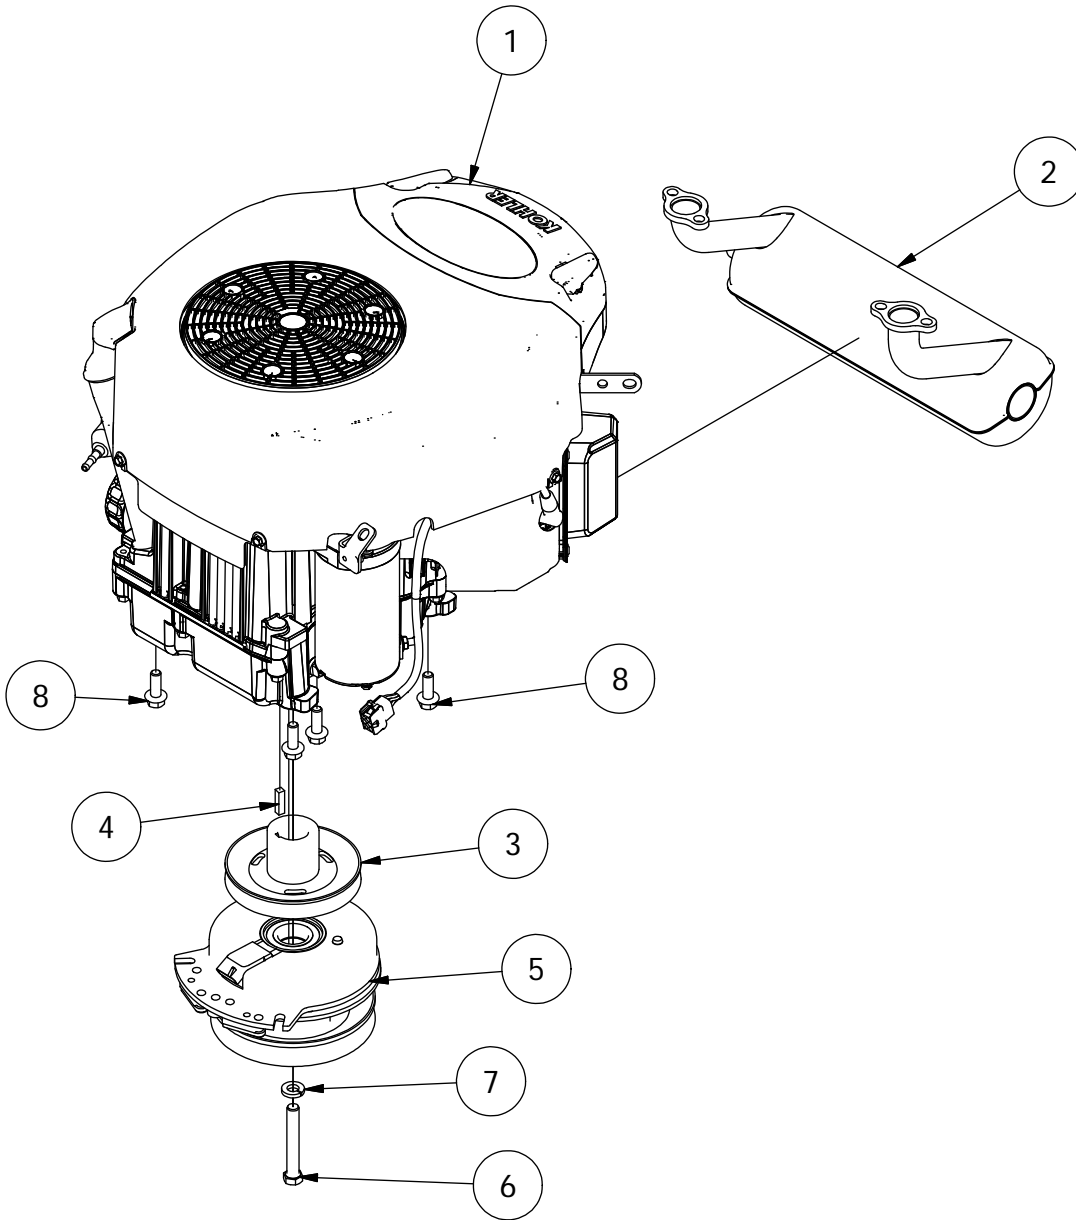

KT740 Kohler Engine Assembly			
ITEM	QTY	PART NUMBER	DESCRIPTION
1	1	415-0001-00	KT740 Engine
2	1	415-0050-00	ZT740 & KT740 Kohler Engine Exhaust
3	1	433-0001-00	Drive Pulley, A Belt
4	1	442-0001-00	1/4 X 1 SQUARE KEY STOCK
5	1	470-0002-00	PTO Clutch
6	1	418-0022-00	7/16-20 X 3 HEX C/S GR 8 ZC YELLOW
7	1	419-0005-00	7/16 SPLIT LOCKWASHER GR 8 ZC YELLOW
8	4	418-0023-00	3/8-16 X 1-1/8 IND HWH W/SERR TRI LOB ZY