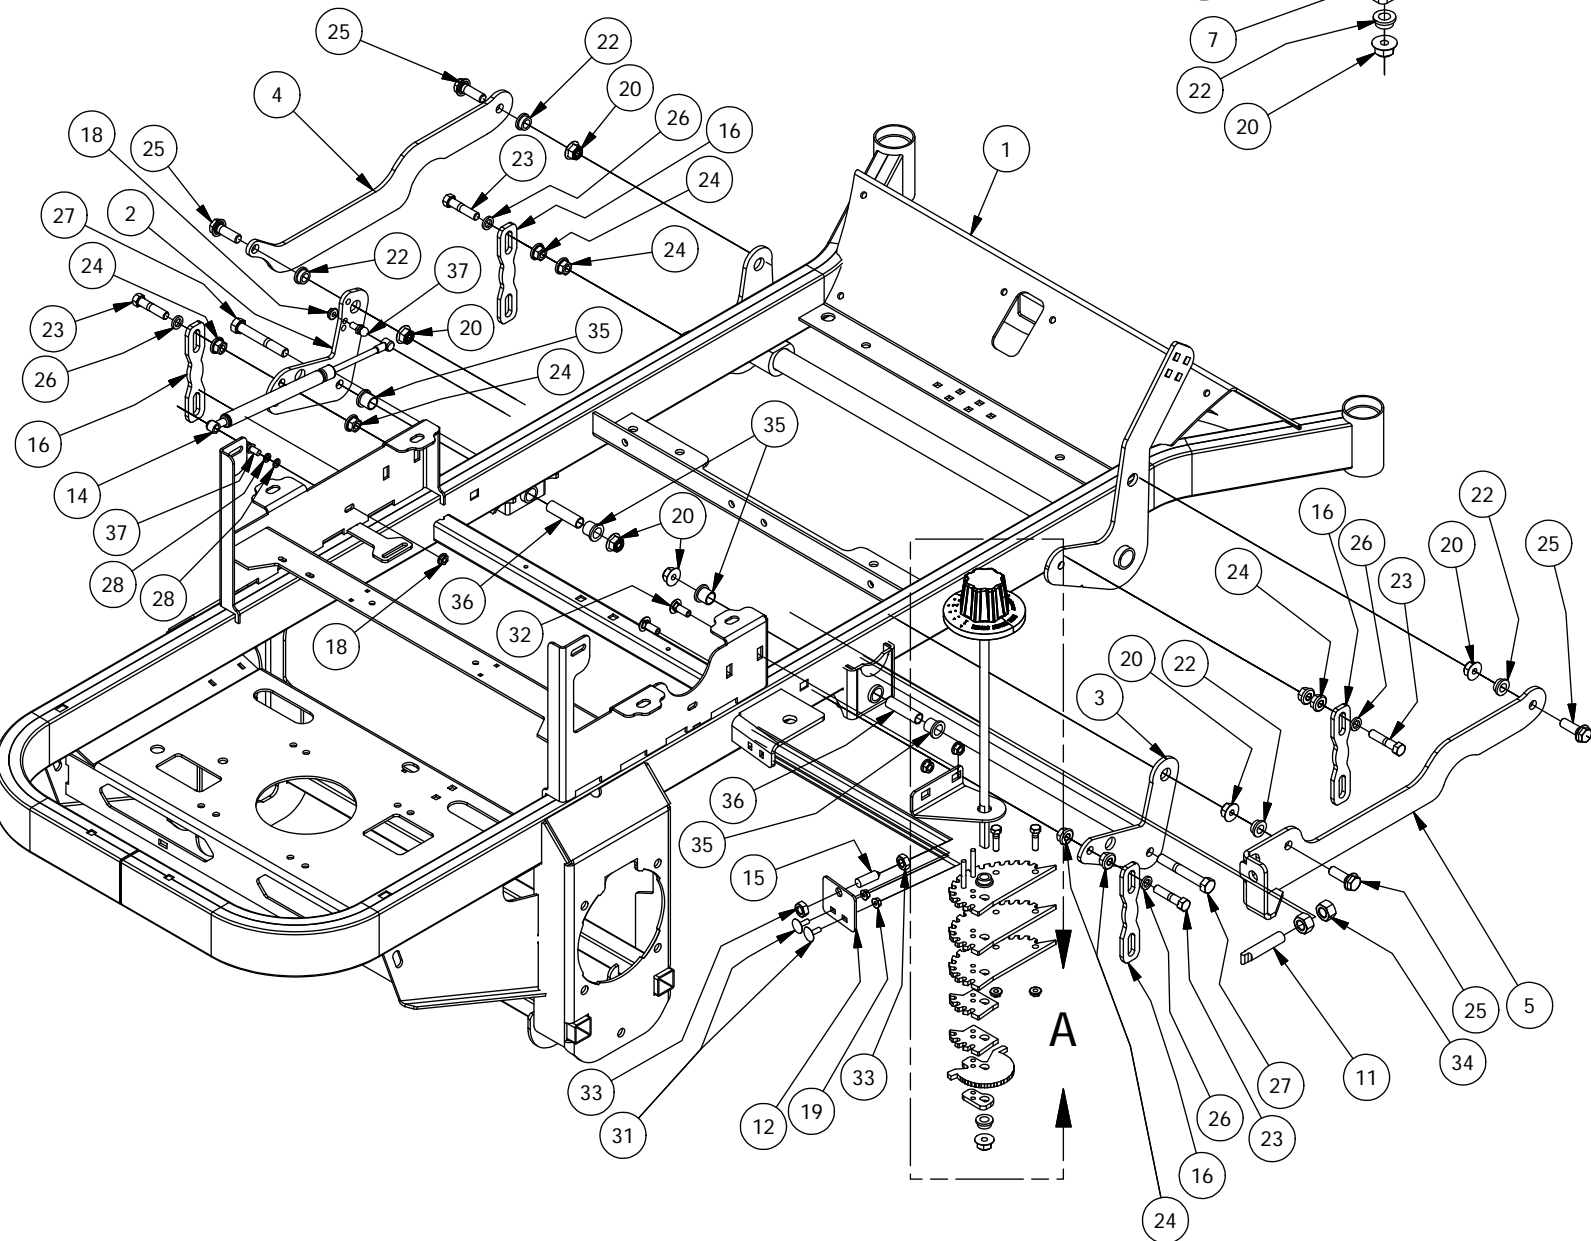

RZ Height Indicator Assembly

DETAIL A

DETAIL B

RZ Height Indicator Assembly			
ITEM	QTY	PART NUMBER	DESCRIPTION
1	1	490-0039-00	RZ Mower Frame Assembly
2	1	431-0007-00	RZ Deck Height Brtk Left Actuator Side
3	1	431-0006-00	RZ Deck Height Brtk Right Side
4	1	435-0015-00	Mower Deck Height Left Link Arm
5	1	435-0014-00	Mower Deck Height Arm Right Link
6	1	426-0008-00	Mower Deck Height Detent Spring Plunger Plate
7	1	426-0009-00	Mower Deck Height Detent End Plate
8	3	426-0010-00	Mower Deck Detent Cam Plate 1
9	2	426-0011-00	Mower Deck Height Detent Cam Plate 2
10	1	437-0003-00	Mower Deck Height Selector Shaft
11	1	444-0001-00	Mower HEIGHT SELECTOR CAM PIN
12	1	426-0004-00	Mower Detent Spring Plunger Mounting Plate
13	1	445-0002-00	Mower Deck Height Control Knob
14	1	434-0008-00	RZ Deck Assist Gas Spring
15	1	434-0006-00	Deck Height Detent Spring Plunger
16	4	435-0013-00	Mower Deck Link
17	1	439-0074-00	Mower Deck Height Indicator Rod Bracket
18	13	413-0006-00	5/16-18 HEX FLANGE NUT W/SERR ZINC
19	6	413-0023-00	1/4-20 HEX FLANGE NUT W/SERR ZINC
20	8	413-0002-00	1/2-13 NYLON INSERT FLANGE LOCKNUT ZC YELLOW
21	4	413-0004-00	3/8-16 HEX FLANGE NUT W/SERR ZINC
22	7	410-0009-00	1/2" ID X 3/4" OD X 3/8" LENGTH FLANGE BUSHING
23	4	418-0046-00	7/16-14 X 2 HEX C/S GR 5 ZINC YELLOW
24	8	413-0011-00	7/16-14 HEX FLANGE NUT W/SERR ZINC YELLOW
25	4	418-0047-00	1/2-13 X 1-1/2 HEX FLANGE BOLT ZINC YELLOW
26	4	419-0010-00	.443 ID X .750 OD X .125 THK NYLON BLACK
27	2	418-0042-00	1/2-13 X 3-1/2 HEX C/S GR 5 ZINC YELLOW
28	2	419-0009-00	5/16 SPLIT LOCKWASHER ZINC
29	2	413-0038-00	5/16-18 X 1-1/4 HEX C/S GR 2 ZINC
30	2	444-0002-00	1/4 X 1-3/4 DOWELL PIN
31	2	418-0052-00	1/4-20 X 3/4 CARRIAGE BOLT ZINC
32	2	418-0053-00	3/8-16 X 1 CARRIAGE BOLT ZINC
33	2	413-0037-00	1/2-13 HEX JAM NUT ZINC
34	2	413-0048-00	5/8-11 HEX NUT ZINC YELLOW
35	4	410-0008-00	5/8" ID X 3/4" OD X 3/4" LENGTH FLANGE BUSHING
36	2	425-0004-00	Mower Drive Arm Hub & Deck Lift Arm Spacer
37	2	487-0005-00	Control Arm Damper Ball Stud