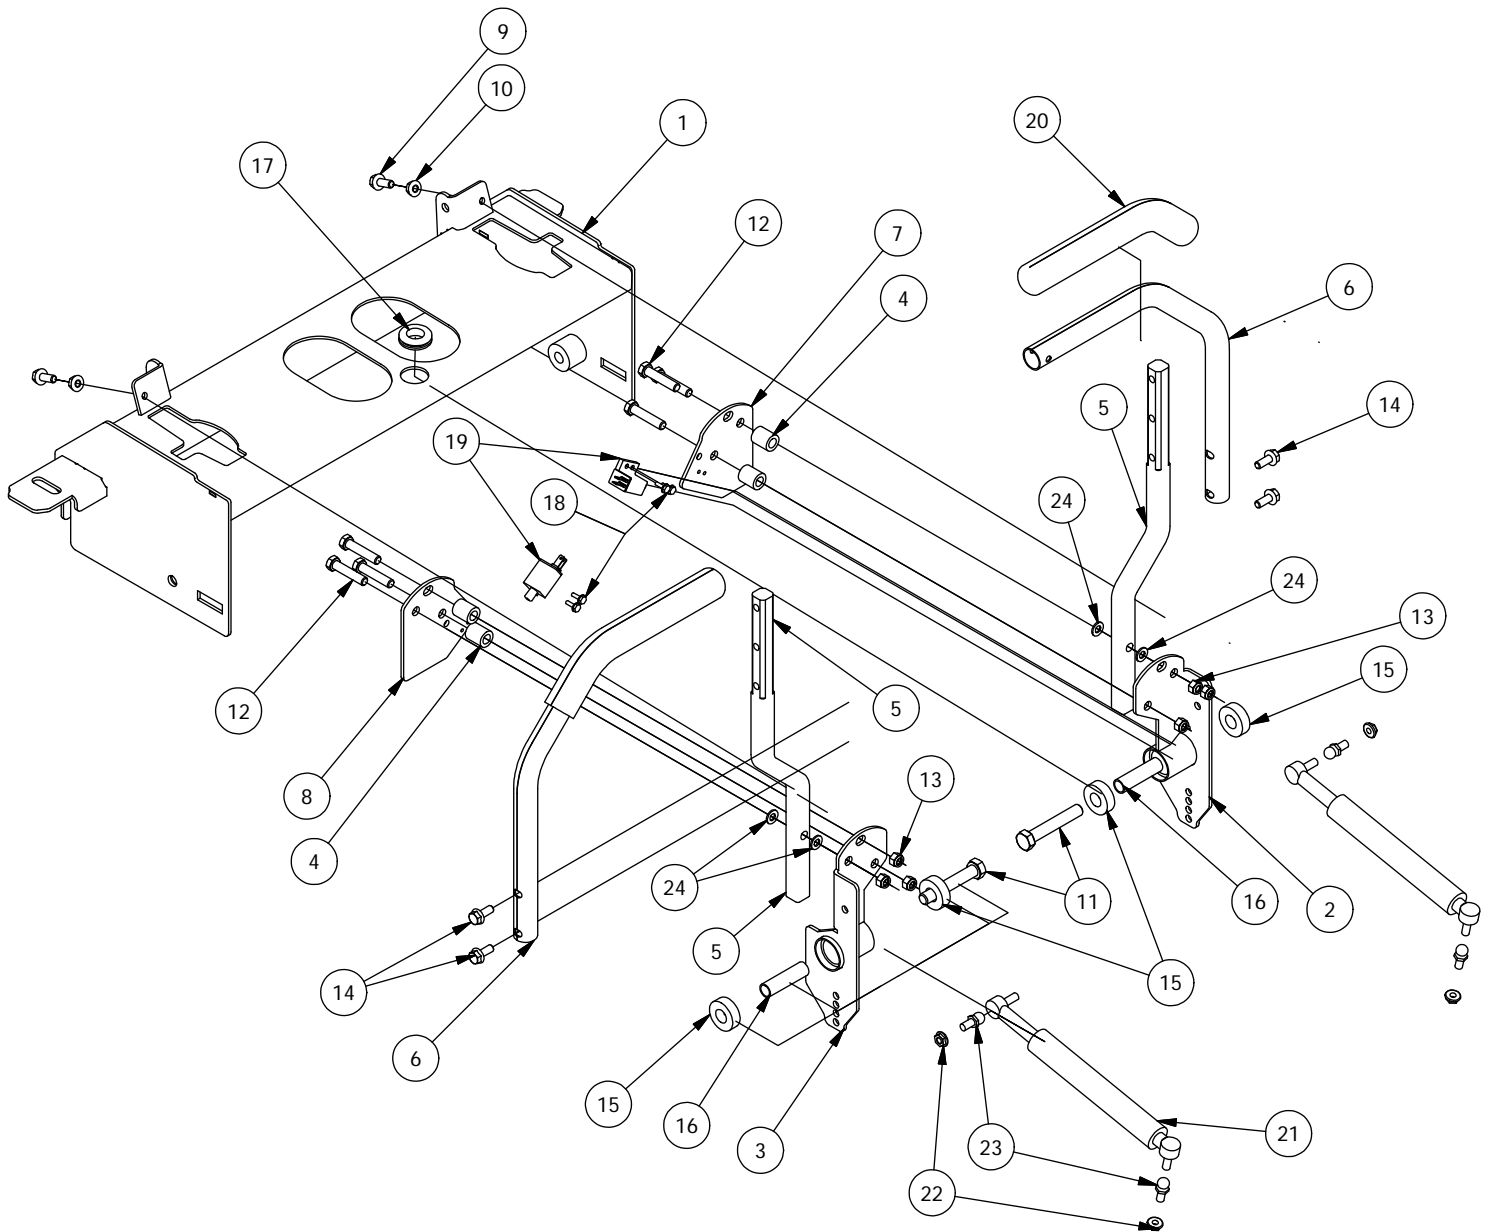

RZ Drive Arm Assemblies

RZ Drive arm Assemblies			
ITEM	QTY	PART NUMBER	DESCRIPTION
1	1	490-0023-00	Mower Seat Base Assembly
2	1	490-0013-00	Mower Right Drive Arm Bracket Assembly
3	1	490-0012-00	Mower Left Drive Arm Bracket Assembly
4	4	425-0003-00	Mower Drive Arm Spacer
5	2	431-0001-00	Height Adjustable Drive Arm
6	2	403-0020-00	Mower Drive Handle Tube
7	1	426-0003-00	Mower Right Control Arm Limit Switch Plate
8	1	426-0002-00	Mower Left Control Arm Limit Switch Plate
9	2	418-0049-00	5/16-18 X 3/4 IND HWH TRI LOB ZINC
10	6	413-0022-00	5/16-18 HEX FLANGE NUT W/SERR ZINC YELLOW
11	2	418-0050-00	1/2-13 X 3 HEX C/S GR 5 ZINC
12	6	418-0051-00	3/8-16 X 1-3/4 HEX C/S GR 2 ZINC
13	6	413-0013-00	3/8-16 NYLON INSERT FLANGE LOCKNUT ZINC
14	4	418-0048-00	5/16-18 X 3/4 HEX FLANGE BOLT GR 8 ZC YELLOW
15	4	410-0005-00	5/8" ID X 1-3/8" OD X 7/16" THK BEARING
16	2	425-0004-00	Mower Drive Arm Hub & Deck Lift Arm Spacer
17	1	419-0008-00	3/4" ID X FOR 1-3/16" HOLE FOR 11 GA RUBBER GROMMIT
18	4	418-0032-00	8-32 X 1/2 IND. HWH SLOT TYPE F TCS ZINC
19	2	486-0030-00	Safety Switch
20	2	484-0001-00	Handle Grip
21	2	487-0001-00	Control Arm Damper
22	4	413-0024-00	5/16-18 HEX SERRATED LARGE FLANGE L/NUT ZC
23	4	487-0005-00	Control Arm Damper Ball Stud
24	4	419-0016-00	5/16" ID X 5/8" OD X 1/16" THK BRONZE WASHER