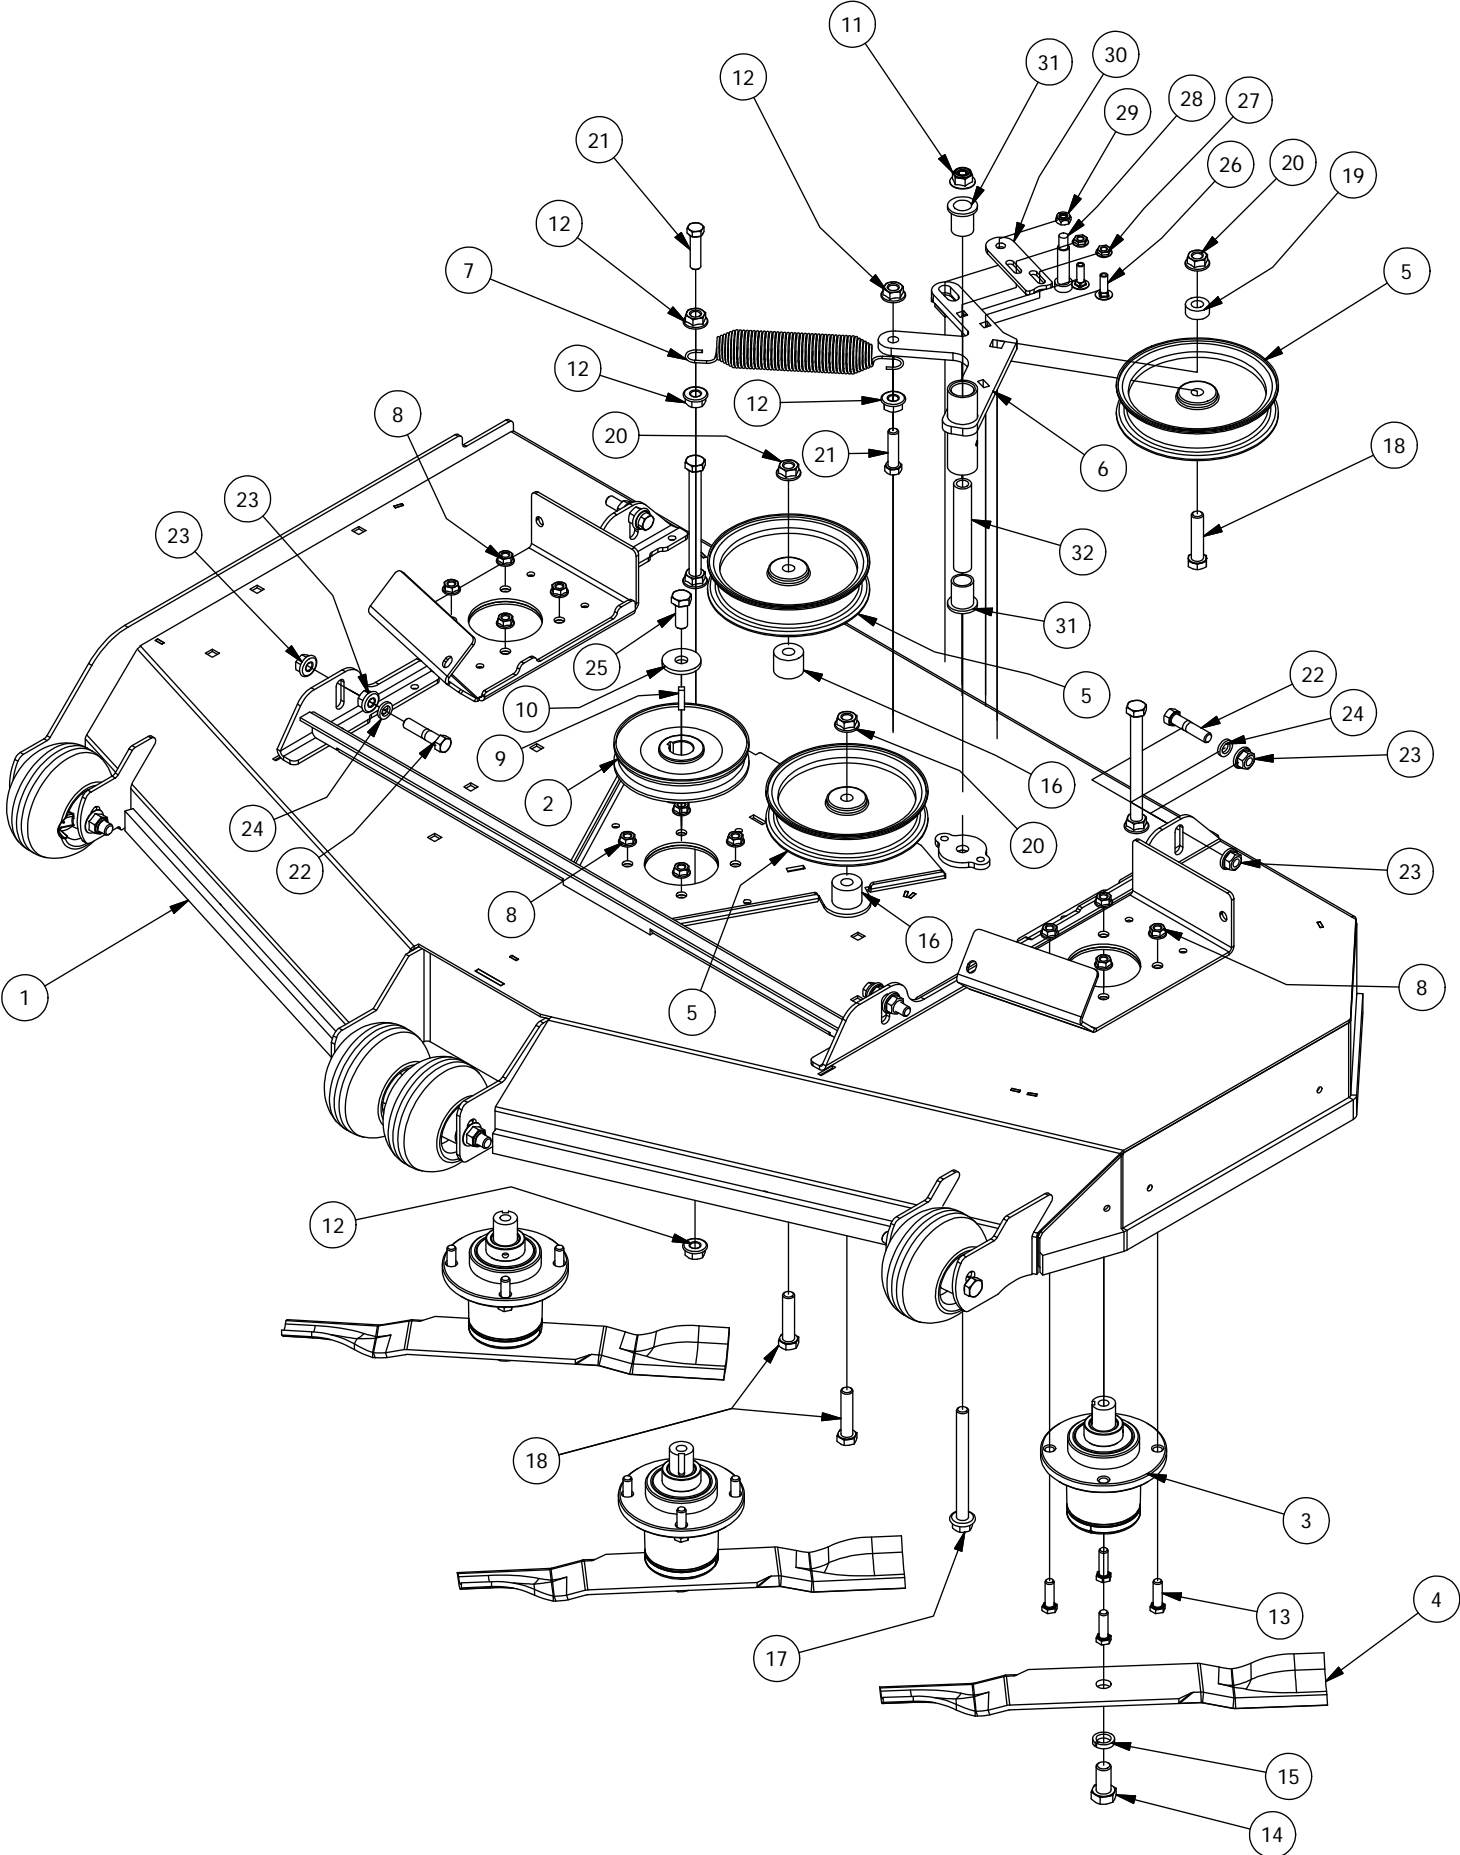

54" Deck Assembly-2

54" Deck Assembly-2			
ITEM	QTY	PART NUMBER	DESCRIPTION
1	1	490-0042-00	54 Low Cost Deck Assembly
2	3	433-0004-00	Deck Pulley 54"
3	3	437-0006-00	RZ Mower Deck Spindle Assy
4	3	438-0001-00	54" Mower Deck Blade
5	3	433-0007-00	Mower 6-3/4" Deck Idler Pulley
6	1	490-0019-00	Mower Deck Idler Pulley Arm Assembly
7	1	434-0005-00	Deck/pump idler spring
8	12	413-0004-00	3/8-16 HEX FLANGE NUT W/SERR ZINC
9	3	442-0001-00	1/4 X 1 SQUARE KEY STOCK
10	3	419-0003-00	1/2" X 1-5/8 BELLEVILLE CUP WASHER ZINC YELLOW
11	4	413-0002-00	1/2-13 NYLON INSERT FLANGE LOCKNUT ZC YELLOW
12	8	413-0005-00	1/2-13 HEX FLANGE NUT W/SERR ZINC YELLOW
13	12	418-0005-00	3/8-16 x 1-1/4 Hex Bolt GR5
14	3	418-0007-00	5/8-18 X 1-1/4 HEX C/S GR 5 ZINC
15	3	419-0004-00	5/8 SPLIT LOCKWASHER ZINC
16	2	425-0002-00	Mower Deck Idler Spacer
17	1	418-0009-00	1/2-13 X 5-1/2 HEX FLANGE BOLT GR 8 ZY
18	3	418-0012-00	1/2-13 X 2-1/4 HEX C/S GR 5 ZINC
19	1	425-0007-00	Mower IDLER PULLEY SPACER
20	3	413-0010-00	1/2-13 HEX FLANGE NUT W/SERR ZINC
21	2	418-0011-00	7/16-14 X 1-3/4 HEX C/S GR 2 ZINC (NOT A/T)
22	4	418-0046-00	7/16-14 X 2 HEX C/S GR 5 ZINC YELLOW
23	8	413-0011-00	7/16-14 HEX FLANGE NUT W/SERR ZINC YELLOW
24	4	419-0010-00	.443 ID X .750 OD X .125 THK NYLON BLACK
25	3	418-0006-00	1/2-20 X 1-1/4 HEX C/S GR 5 ZINC
26	2	418-0010-00	5/16-18 X 1 CARRIAGE BOLT ZINC
27	2	413-0006-00	5/16-18 HEX FLANGE NUT W/SERR ZINC
28	1	618-6064-00	12"X1-3/4" Shoulder Bolt
29	1	613-2004-00	3/8"-16 Nyloc Jam Nut
30	1	439-0257-00	Deck Idler Pulley Belt Retainer Brkt
31	2	410-0007-00	3/4" ID X 15/16" OD X 1-1/8" LENGTH FLANGE BUSHING
32	1	425-0006-00	Mower Inner Idler Spacer