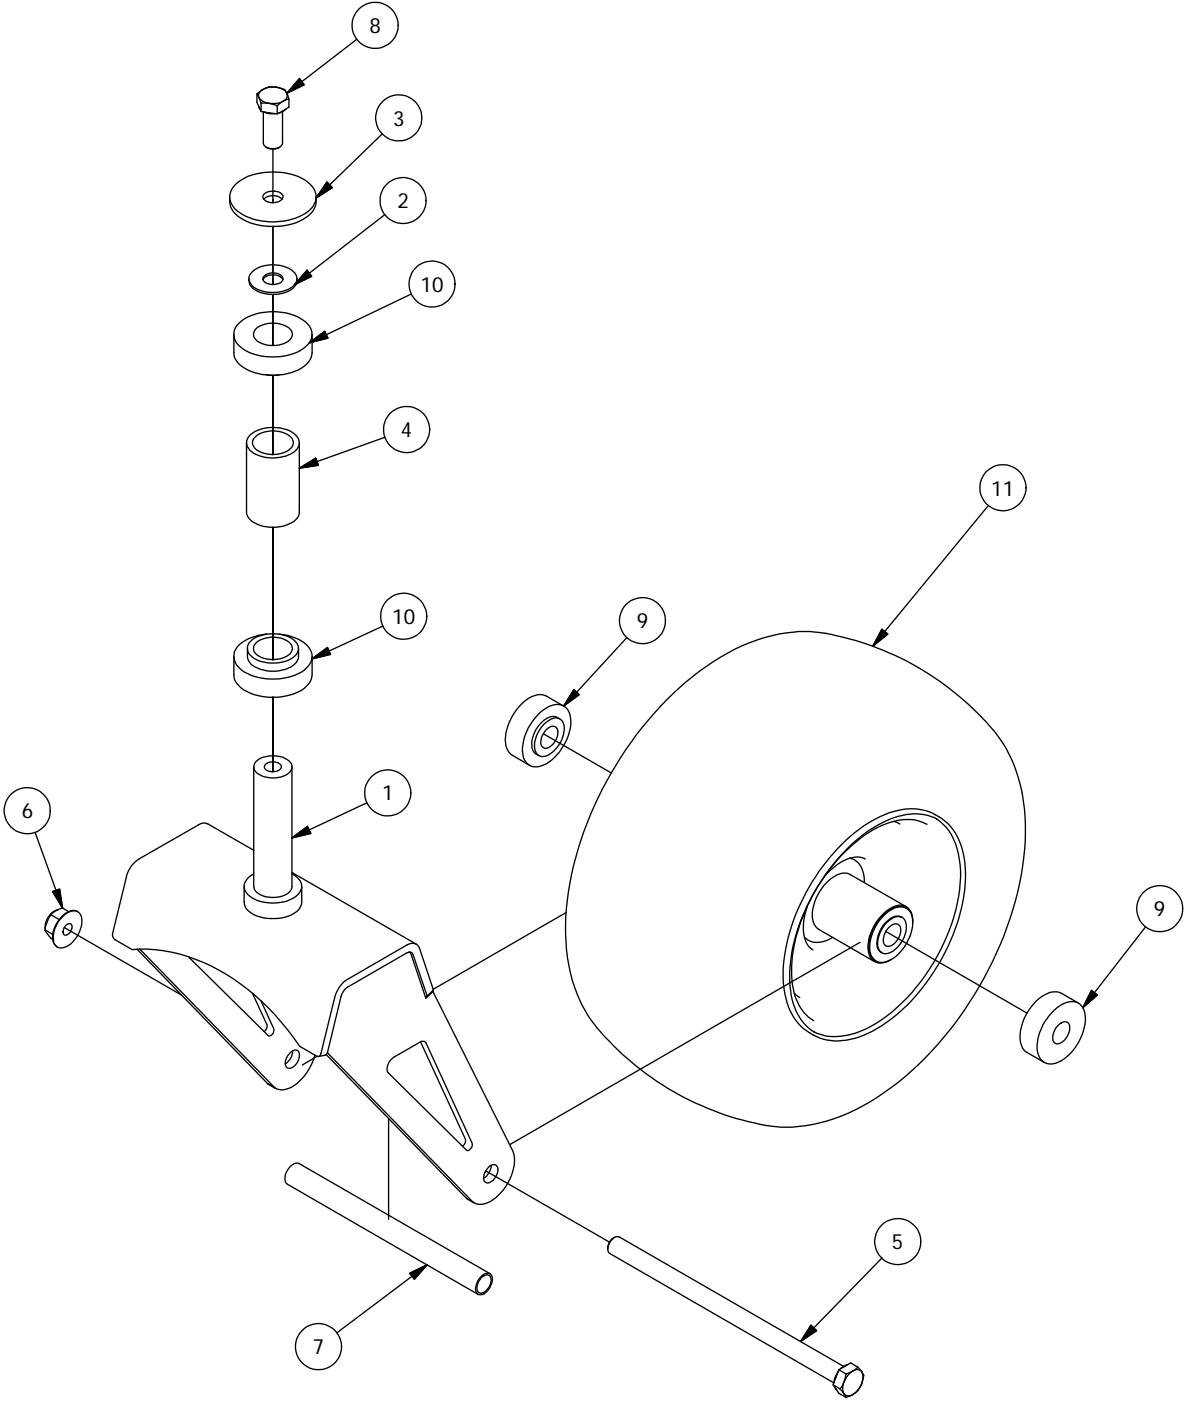

Parts List			
ITEM	QTY	PART NUMBER	DESCRIPTION
1	1	490-0046-00	RZ Caster Fork Assembly
2	1	419-0002-00	1/2 FENDER WASHER 1-1/4" OD ZINC
3	1	426-0006-00	Mower Caster Shaft Washer
4	1	425-0011-00	Mower Bearing Retainer Spacer
5	1	418-0003-00	1/2-13 X 8-1/2 HEX C/S GR 5 ZINC YELLOW
6	1	413-0002-00	1/2-13 NYLON INSERT FLANGE LOCKNUT ZC YELLOW
7	1	425-0010-00	Mower Caster Fork Wheel Spacer
8	1	418-0006-00	1/2-20 X 1-1/4 HEX C/S GR 5 ZINC
9	2	410-0018-00	RZ Mower Caster Wheel Bearing
10	2	410-0006-00	Mower Caster Shaft Bearing
11	1	422-0027-00	RZ Alternate Front Caster Wheel Assembly