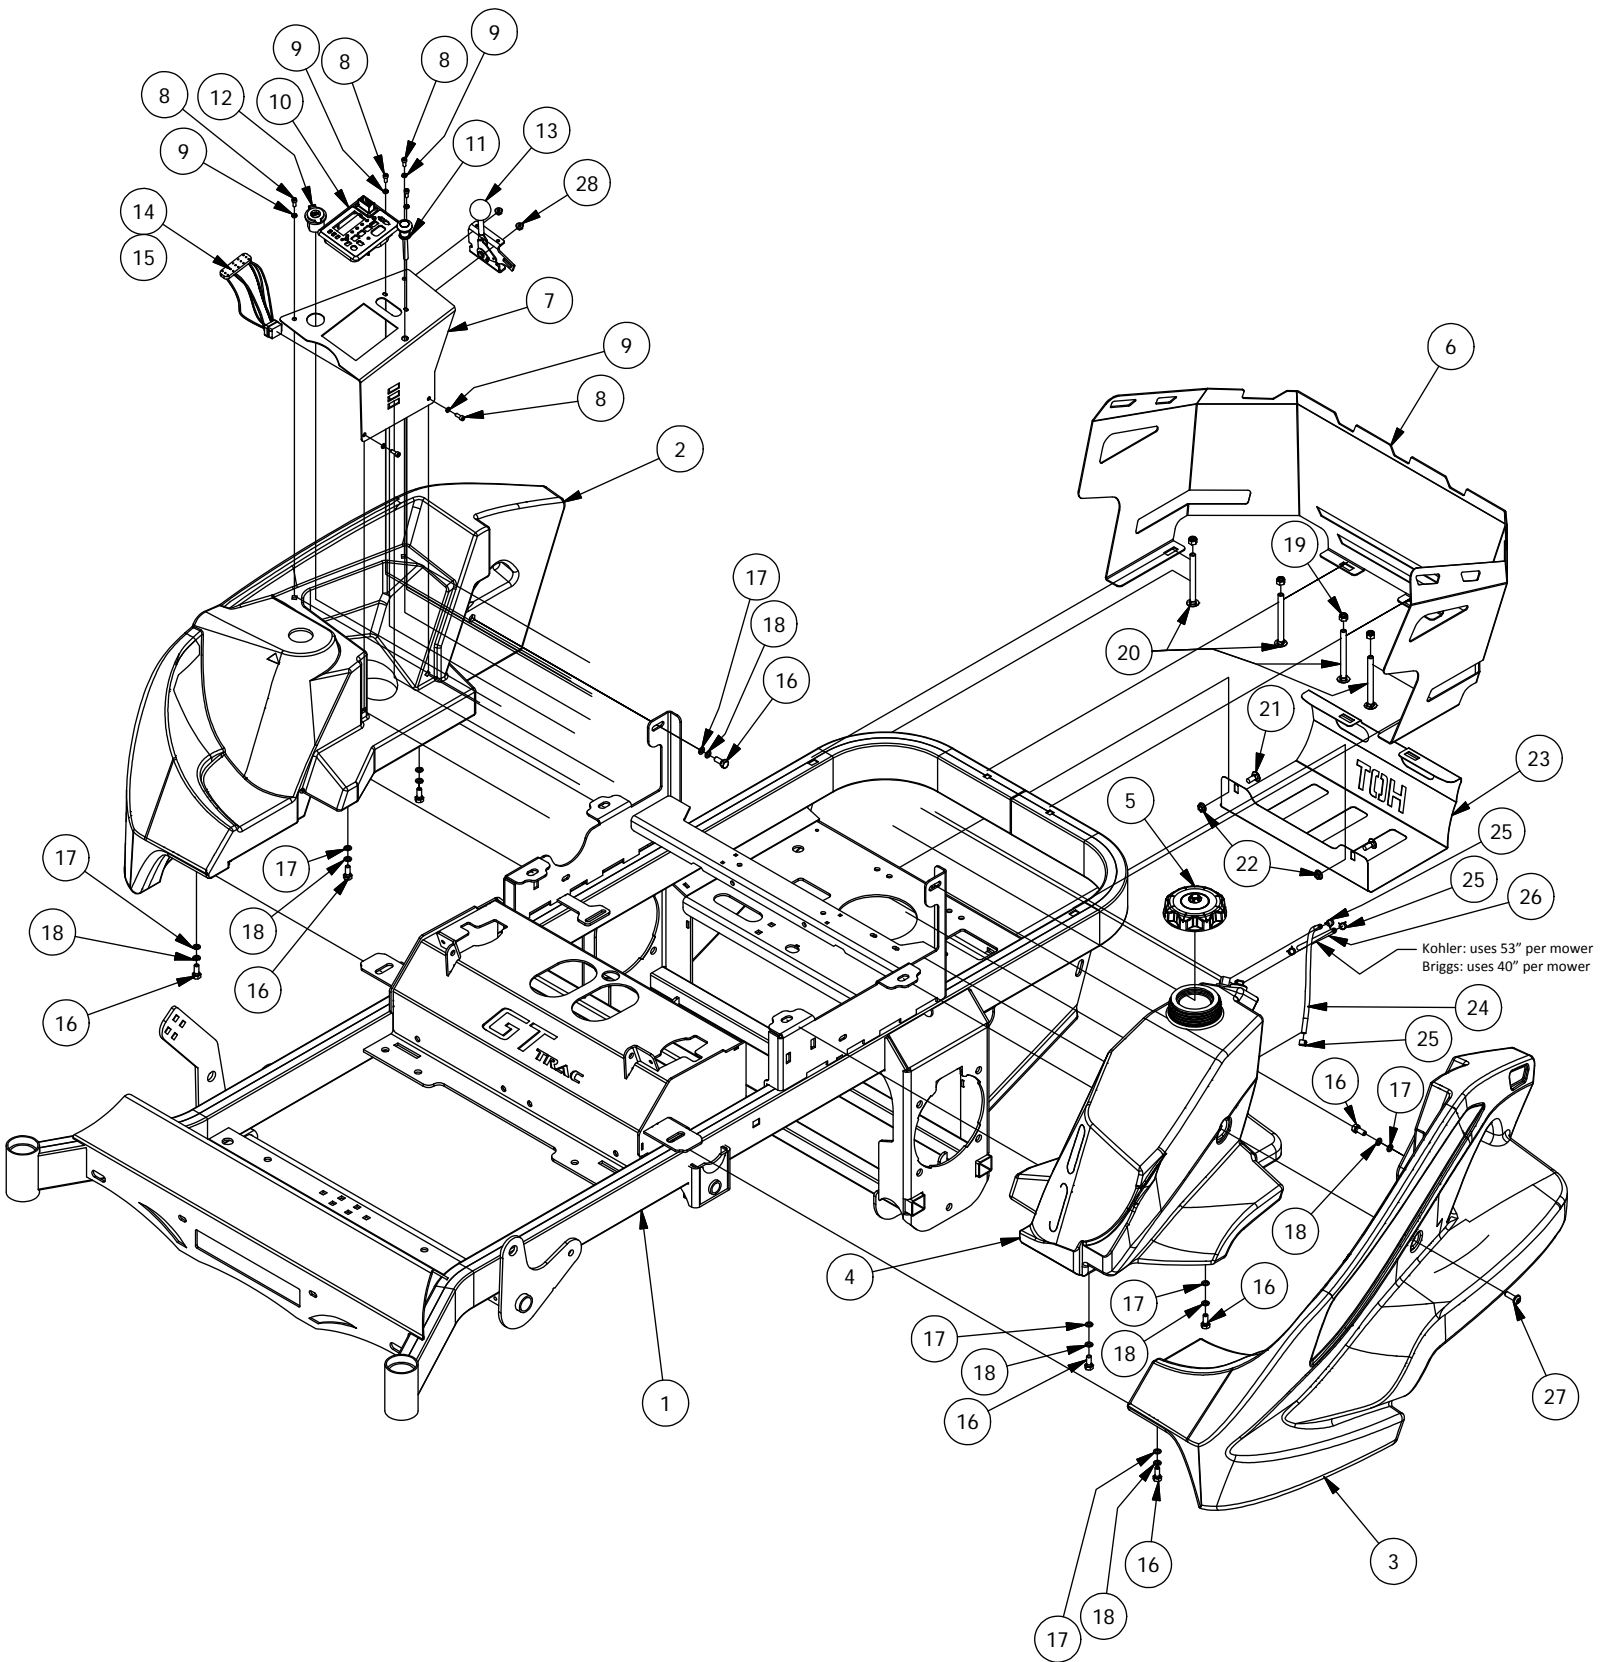

RZ Gas Tank Assembly

RZ Gas Tank Assembly			
ITEM	QTY	PART NUMBER	DESCRIPTION
1	1	490-0039-00	RZ Mower Frame Assembly
2	1	467-0018-00	Spartan RZ Right Fender
3	1	467-0019-00	Spartan RZ Left Fender
4	1	467-0017-00	Spartan RZ Gas Tank Assembly
5	1	467-0008-00	Tank Fill Neck Non-Venting Cap
6	1	439-0112-00	RZ Mower Engine Cowling
7	1	439-0022-00	Mower Control Panel Bracket
8	6	418-0055-00	10-24 X 1/2 SOCKET C/S 18-8 SS
9	6	419-0011-00	#10 SPLIT LOCKWASHER 18-8 SS
10	1	486-0004-00	Mower Control Console, Carbureted Engine
11	1	464-0002-00	Choke Cable
12	1	677-2075-00	12 Volt Auxilliary Plug
13	1	464-0001-00	Mower Throttle Cable Assembly w / Handle
14	1	486-0011-00	Mower B&S Commercial 25hp/27hp Harness
15	1	486-0013-00	Mower Kohler 7000 harness
16	8	418-0054-00	5/16-18 X 3/4 HEX C/S ZINC
17	8	419-0007-00	1/2 USS FLAT WASHER ZINC
18	8	419-0009-00	5/16 SPLIT LOCKWASHER ZINC
19	4	413-0013-00	3/8-16 NYLON INSERT FLANGE LOCKNUT ZINC
20	4	418-0018-00	3/8-16 X 4 CARRIAGE BOLT ZINC
21	2	418-0008-00	5/16-18 X 3/4 CARRIAGE BOLT ZINC
22	2	413-0006-00	5/16-18 HEX FLANGE NUT W/SERR ZINC
23	1	439-0115-00	RZ Mower Muffler Guard
24	1	751-1014-00	1/4 Fuel Line - Low Perm
25	4	472-0003-00	1/4 Spring Hose Clamp
26	1	451-0002-00	vapor vent line tube
27	1	418-0076-00	5/16 x 1 Button Head
28	2	413-0008-00	10-24 NYLON INSERT LOCKNUT 18-8 SS