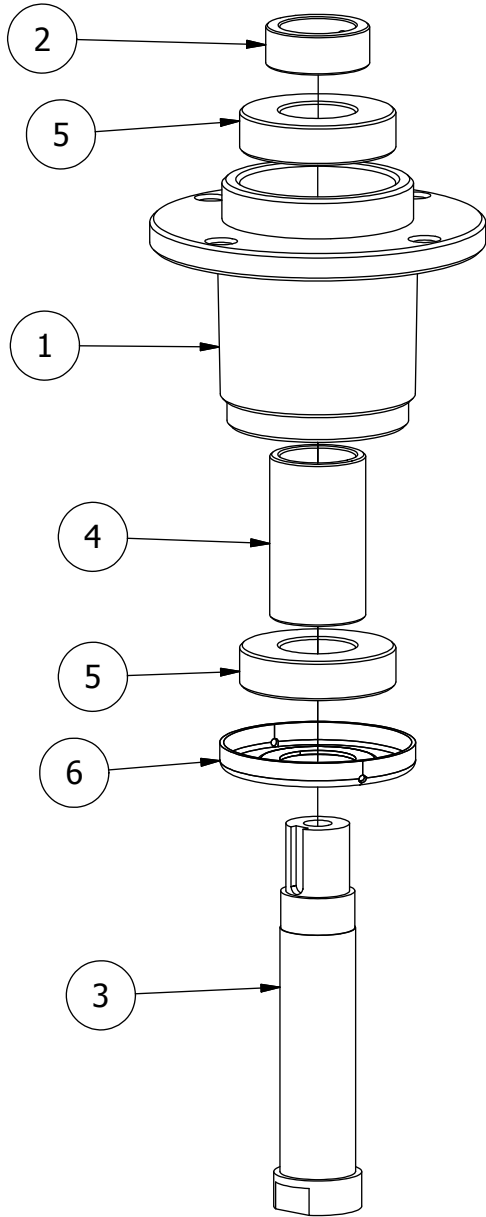

491-0001-00
Warning Label Cluster

491-0002-00
Spartan Step Decal

RZ Spindle Assembly 437-0006-00			
ITEM	QTY	PART NUMBER	DESCRIPTION
1	1	437-0020-00	RZ Mower Spindle Housing
2	1	437-0021-00	RZ Mower Deck Spindle Set Colar
3	1	437-0023-00	RZ Mower Deck Spindle Shaft
4	1	437-0022-00	RZ Deck Spindle Spacer
5	2	410-0003-00	Spindle Bearing
6	1	437-0014-00	Mower Deck Spindle Dust Cup