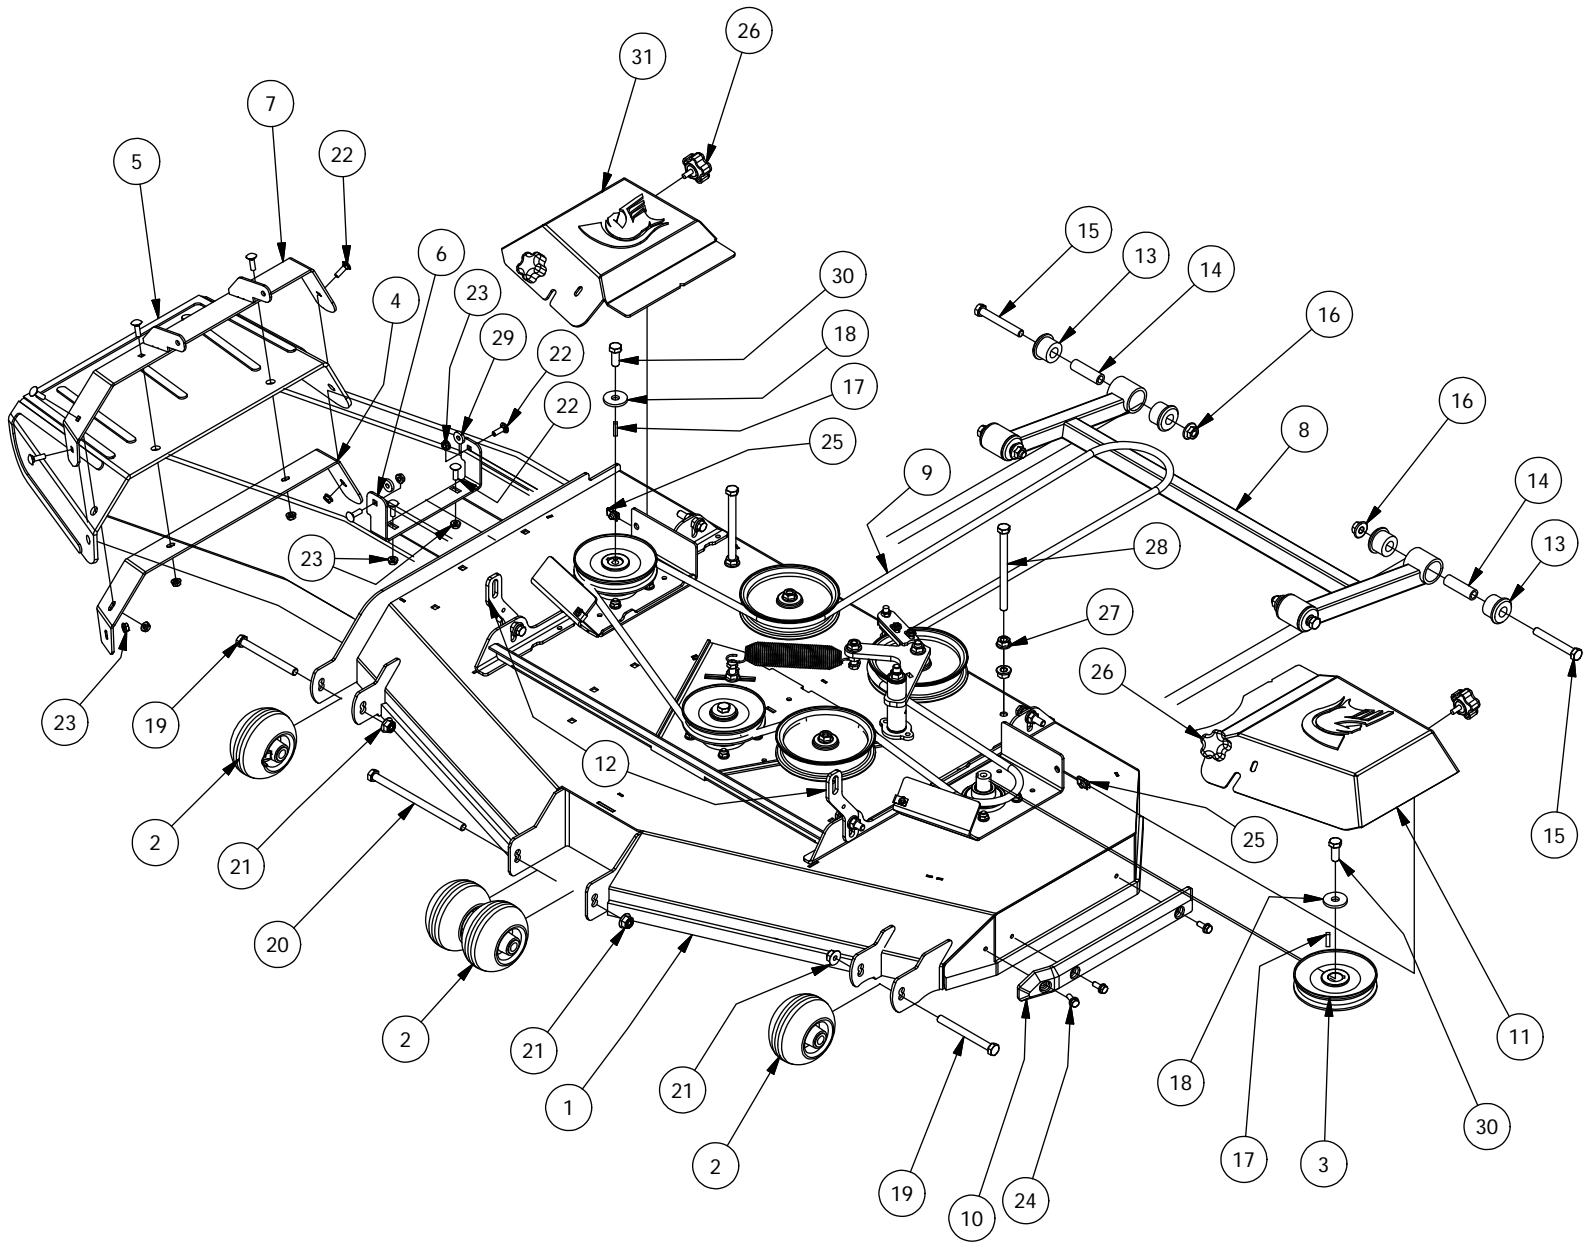

54" Deck Assembly-1

54" Deck Assembly-1			
ITEM	QTY	PART NUMBER	DESCRIPTION
1	1	490-0042-00	54 Low Cost Deck Assembly
2	4	422-0001-00	Anti-Scalp Wheel
3	3	433-0004-00	Deck Pulley 54"
4	1	439-0093-00	Mower Deck Chute Hinge Backer Bracket
5	1	481-0003-00	Mower Rubber Discharge Chute
6	1	439-0111-00	Mower Chute Mounting Bracket
7	1	490-0040-00	RZ Mower Deck Chute Hinge Assembly
8	1	490-0041-00	RZ Mower Deck Stabilizer Assembly
9	1	461-0001-00	54" Mower Deck Belt, HB x 153.5" Effective Length
10	1	429-0001-00	Mower Nylon Deck Guard
11	1	414-0008-00	RZ 54" Deck Left Pulley Cover
12	2	435-0016-00	RZ Mower 54" Front Height Arm Connecting Link
13	8	732-2000-00	Large MTV A-Arm Bushing
14	4	732-2001-00	Large MTV A-Arm Bushing Sleeve
15	4	418-0021-00	1/2-13 X 3-3/4 HEX C/S GR 5 ZINC
16	4	413-0017-00	1/2-13 NYLON INSERT FLANGE LOCKNUT ZINC W/SERRATIONS
17	3	442-0001-00	1/4 X 1 SQUARE KEY STOCK
18	3	419-0003-00	1/2" X 1-5/8 BELLEVILLE CUP WASHER ZINC YELLOW
19	2	418-0016-00	1/2-13 X 5 HEX C/S GR 2 ZINC YELLOW
20	1	418-0015-00	1/2-13 X 8-1/2 HEX C/S GR 2 ZINC YELLOW
21	4	413-0002-00	1/2-13 NYLON INSERT FLANGE LOCKNUT ZC YELLOW
22	9	418-0060-00	5/16-18 X 1 CARRIAGE BOLT ZINC YELLOW
23	9	413-0027-00	5/16-18 NYLON INSERT FLANGE LOCKNUT ZC YELLOW
24	3	418-0049-00	5/16-18 X 3/4 IND HWH TRI LOB ZINC
25	4	413-0053-00	5/16 Cage Nut
26	4	445-0001-00	Lobed Knob w/ 5/16"-18 X .750" Stud
27	8	413-0005-00	1/2-13 HEX FLANGE NUT W/SERR ZINC YELLOW
28	2	418-0044-00	1/2-13 X 6-1/2 HEX C/S GR 8 ZINC YELLOW
29	2	419-0006-00	.312 ID X .875 OD X .1875 THK F/W NYLON BLK
30	3	418-0006-00	1/2-20 X 1-1/4 HEX C/S GR 5 ZINC
31	1	414-0009-00	RZ 54" Deck Right Pulley Cover