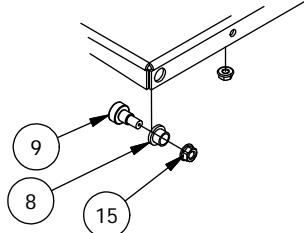

DETAIL A

Bottom View Of The Pump Idler Assembly