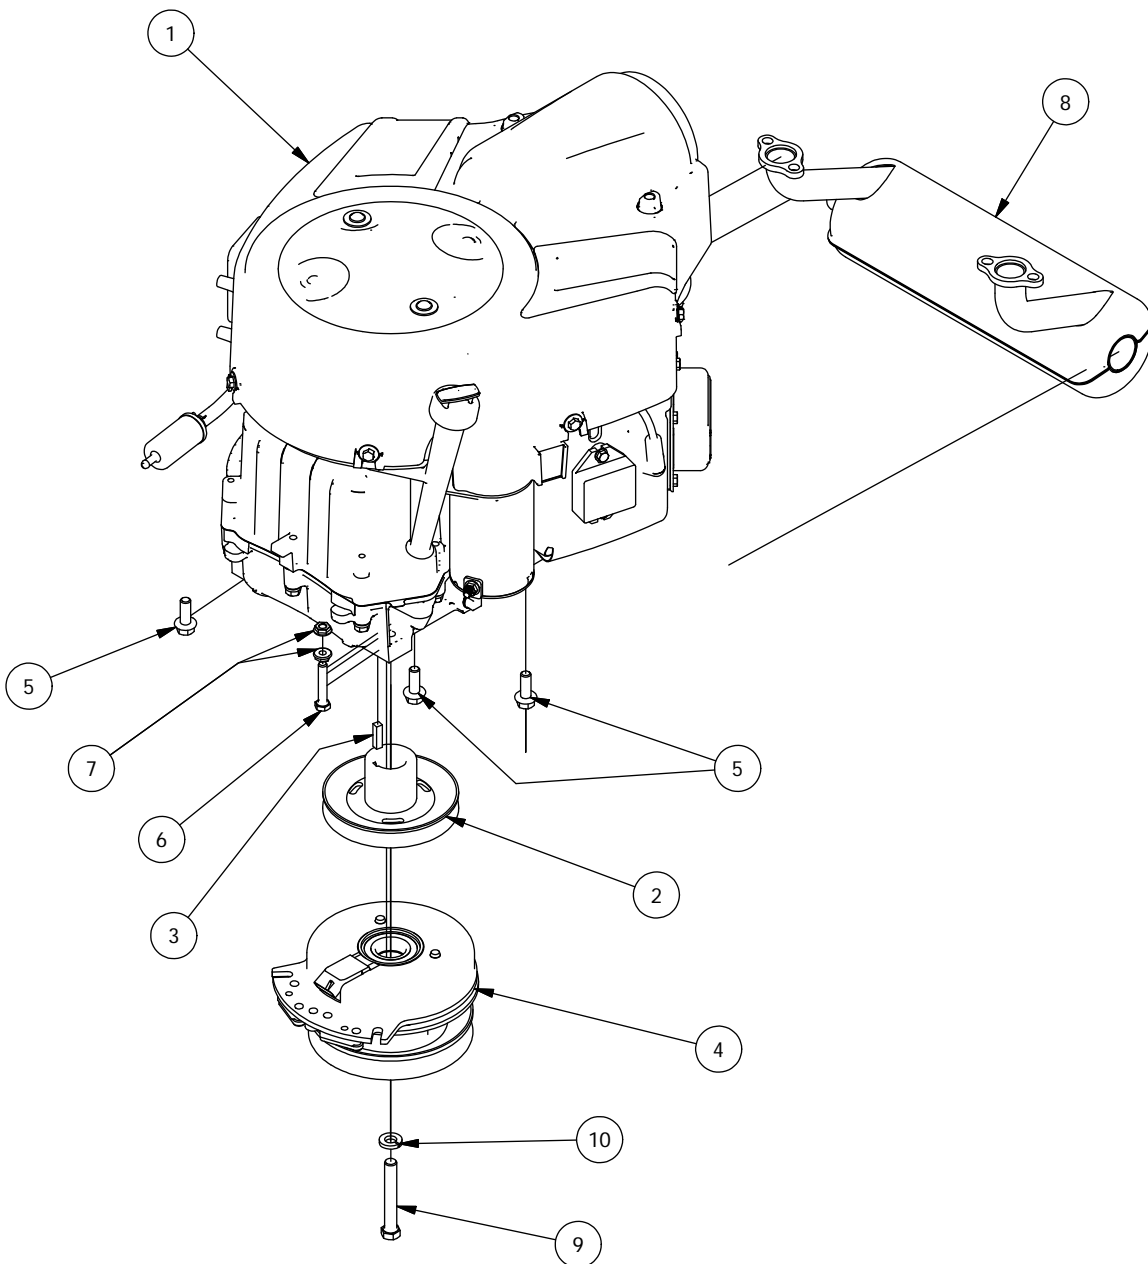

B&S 724CC, 25 HP

ITEM	QTY	PART NUMBER	DESCRIPTION
1	1	415-0006-00	B&S 724CC, 25 HP Commercial Engine
2	1	433-0001-00	Drive Pulley, A Belt
3	1	442-0001-00	1/4 X 1 SQUARE KEY STOCK
4	1	470-0002-00	PTO Clutch
5	3	418-0023-00	3/8-16 X 1-1/8 IND HWH W/SERR TRI LOB ZY
6	1	418-0024-00	5/16-18 X 1-3/4 HEX C/S GR 5 ZINC
7	2	413-0006-00	5/16-18 HEX FLANGE NUT W/SERR ZINC
8	1	415-0052-00	B&S 27 HP&25HP Exhaust
9	1	418-0022-00	7/16-20 X 3 HEX C/S GR 8 ZC YELLOW
10	1	419-0005-00	7/16 SPLIT LOCKWASHER GR 8 ZC YELLOW