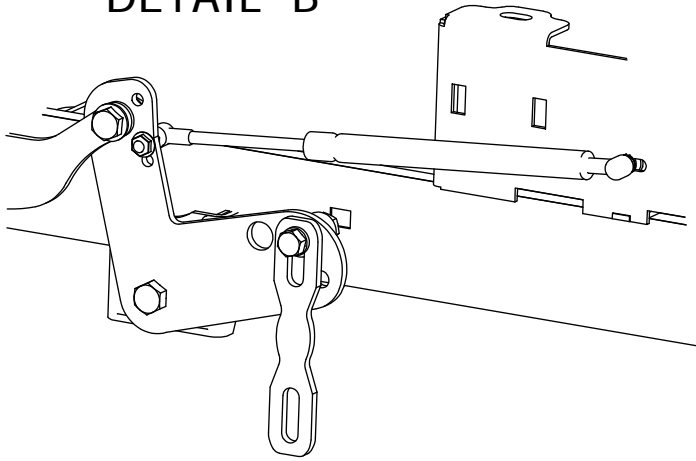

RZ Height Indicator Assembly

DETAIL A

DETAIL B

RZ Height Indicator Assembly			
ITEM	QTY	PART NUMBER	DESCRIPTION
1	1	490-0039-00	RZ Mower Frame Assembly
2	1	431-0007-00	RZ Deck Height Brtk Left Actuator Side
3	1	431-0006-00	RZ Deck Height Brtk Right Side
4	1	435-0015-00	Mower Deck Height Left Link Arm
5	1	435-0014-00	Mower Deck Height Arm Right Link
6	1	426-0008-00	Mower Deck Height Detent Spring Plunger Plate
7	1	426-0009-00	Mower Deck Height Detent End Plate
8	3	426-0010-00	Mower Deck Detent Cam Plate 1
9	2	426-0011-00	Mower Deck Height Detent Cam Plate 2
10	1	437-0003-00	Mower Deck Height Selector Shaft
11	1	444-0001-00	Mower HEIGHT SELECTOR CAM PIN
12	1	426-0004-00	Mower Detent Spring Plunger Mounting Plate
13	1	445-0002-00	Mower Deck Height Control Knob
14	1	434-0008-00	RZ Deck Assist Gas Spring
15	1	434-0006-00	Deck Height Detent Spring Plunger
16	4	435-0013-00	Mower Deck Link
17	1	439-0074-00	Mower Deck Height Indicator Rod Bracket
18	13	413-0006-00	5/16-18 HEX FLANGE NUT W/SERR ZINC
19	6	413-0023-00	1/4-20 HEX FLANGE NUT W/SERR ZINC
20	8	413-0002-00	1/2-13 NYLON INSERT FLANGE LOCKNUT ZC YELLOW
21	4	413-0004-00	3/8-16 HEX FLANGE NUT W/SERR ZINC
22	7	410-0009-00	1/2" ID X 3/4" OD X 3/8" LENGTH FLANGE BUSHING
23	4	418-0046-00	7/16-14 X 2 HEX C/S GR 5 ZINC YELLOW
24	8	413-0011-00	7/16-14 HEX FLANGE NUT W/SERR ZINC YELLOW
25	4	418-0047-00	1/2-13 X 1-1/2 HEX FLANGE BOLT ZINC YELLOW
26	4	419-0010-00	.443 ID X .750 OD X .125 THK NYLON BLACK
27	2	418-0042-00	1/2-13 X 3-1/2 HEX C/S GR 5 ZINC YELLOW
28	2	419-0009-00	5/16 SPLIT LOCKWASHER ZINC
29	2	413-0038-00	5/16-18 X 1-1/4 HEX C/S GR 2 ZINC
30	2	444-0002-00	1/4 X 1-3/4 DOWELL PIN
31	2	418-0052-00	1/4-20 X 3/4 CARRIAGE BOLT ZINC
32	2	418-0053-00	3/8-16 X 1 CARRIAGE BOLT ZINC
33	2	413-0037-00	1/2-13 HEX JAM NUT ZINC
34	2	413-0048-00	5/8-11 HEX NUT ZINC YELLOW
35	4	410-0008-00	5/8" ID X 3/4" OD X 3/4" LENGTH FLANGE BUSHING
36	2	425-0004-00	Mower Drive Arm Hub & Deck Lift Arm Spacer
37	2	487-0005-00	Control Arm Damper Ball Stud