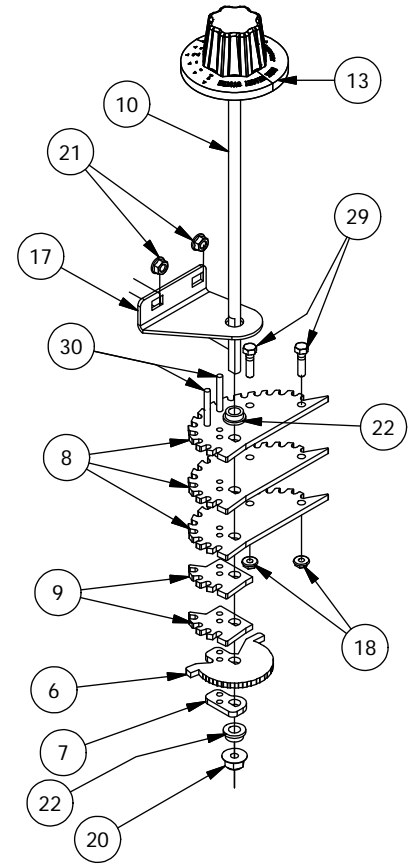

RZ Height Indicator Assembly

DETAIL A

DETAIL B

RZ Height Indicator Assembly			
ITEM	QTY	PART NUMBER	DESCRIPTION
1	1	490-0039-00	RZ Mower Frame Assembly
2	1	431-0007-00	RZ Deck Height Brtk Left Actuator Side
3	1	431-0006-00	RZ Deck Height Brtk Right Side
4	1	435-0015-00	Mower Deck Height Left Link Arm
5	1	435-0014-00	Mower Deck Height Arm Right Link
6	1	426-0008-00	Mower Deck Height Detent Spring Plunger Plate
7	1	426-0009-00	Mower Deck Height Detent End Plate
8	3	426-0010-00	Mower Deck Detent Cam Plate 1
9	2	426-0011-00	Mower Deck Height Detent Cam Plate 2
10	1	437-0003-00	Mower Deck Height Selector Shaft
11	1	444-0001-00	Mower HEIGHT SELECTOR CAM PIN
12	1	426-0004-00	Mower Detent Spring Plunger Mounting Plate
13	1	445-0002-00	Mower Deck Height Control Knob
14	1	434-0008-00	RZ Deck Assist Gas Spring
15	1	434-0006-00	Deck Height Detent Spring Plunger
16	4	435-0013-00	Mower Deck Link
17	1	439-0074-00	Mower Deck Height Indicator Rod Bracket
18	13	413-0006-00	5/16-18 HEX FLANGE NUT W/SERR ZINC
19	6	413-0023-00	1/4-20 HEX FLANGE NUT W/SERR ZINC
20	8	413-0002-00	1/2-13 NYLON INSERT FLANGE LOCKNUT ZC YELLOW
21	4	413-0004-00	3/8-16 HEX FLANGE NUT W/SERR ZINC
22	7	410-0009-00	1/2" ID X 3/4" OD X 3/8" LENGTH FLANGE BUSHING
23	4	418-0046-00	7/16-14 X 2 HEX C/S GR 5 ZINC YELLOW
24	8	413-0011-00	7/16-14 HEX FLANGE NUT W/SERR ZINC YELLOW
25	4	418-0047-00	1/2-13 X 1-1/2 HEX FLANGE BOLT ZINC YELLOW
26	4	419-0010-00	.443 ID X .750 OD X .125 THK NYLON BLACK
27	2	418-0042-00	1/2-13 X 3-1/2 HEX C/S GR 5 ZINC YELLOW
28	2	419-0009-00	5/16 SPLIT LOCKWASHER ZINC
29	2	413-0038-00	5/16-18 X 1-1/4 HEX C/S GR 2 ZINC
30	2	444-0002-00	1/4 X 1-3/4 DOWELL PIN
31	2	418-0052-00	1/4-20 X 3/4 CARRIAGE BOLT ZINC
32	2	418-0053-00	3/8-16 X 1 CARRIAGE BOLT ZINC
33	2	413-0037-00	1/2-13 HEX JAM NUT ZINC
34	2	413-0048-00	5/8-11 HEX NUT ZINC YELLOW
35	4	410-0008-00	5/8" ID X 3/4" OD X 3/4" LENGTH FLANGE BUSHING
36	2	425-0004-00	Mower Drive Arm Hub & Deck Lift Arm Spacer
37	2	487-0005-00	Control Arm Damper Ball Stud