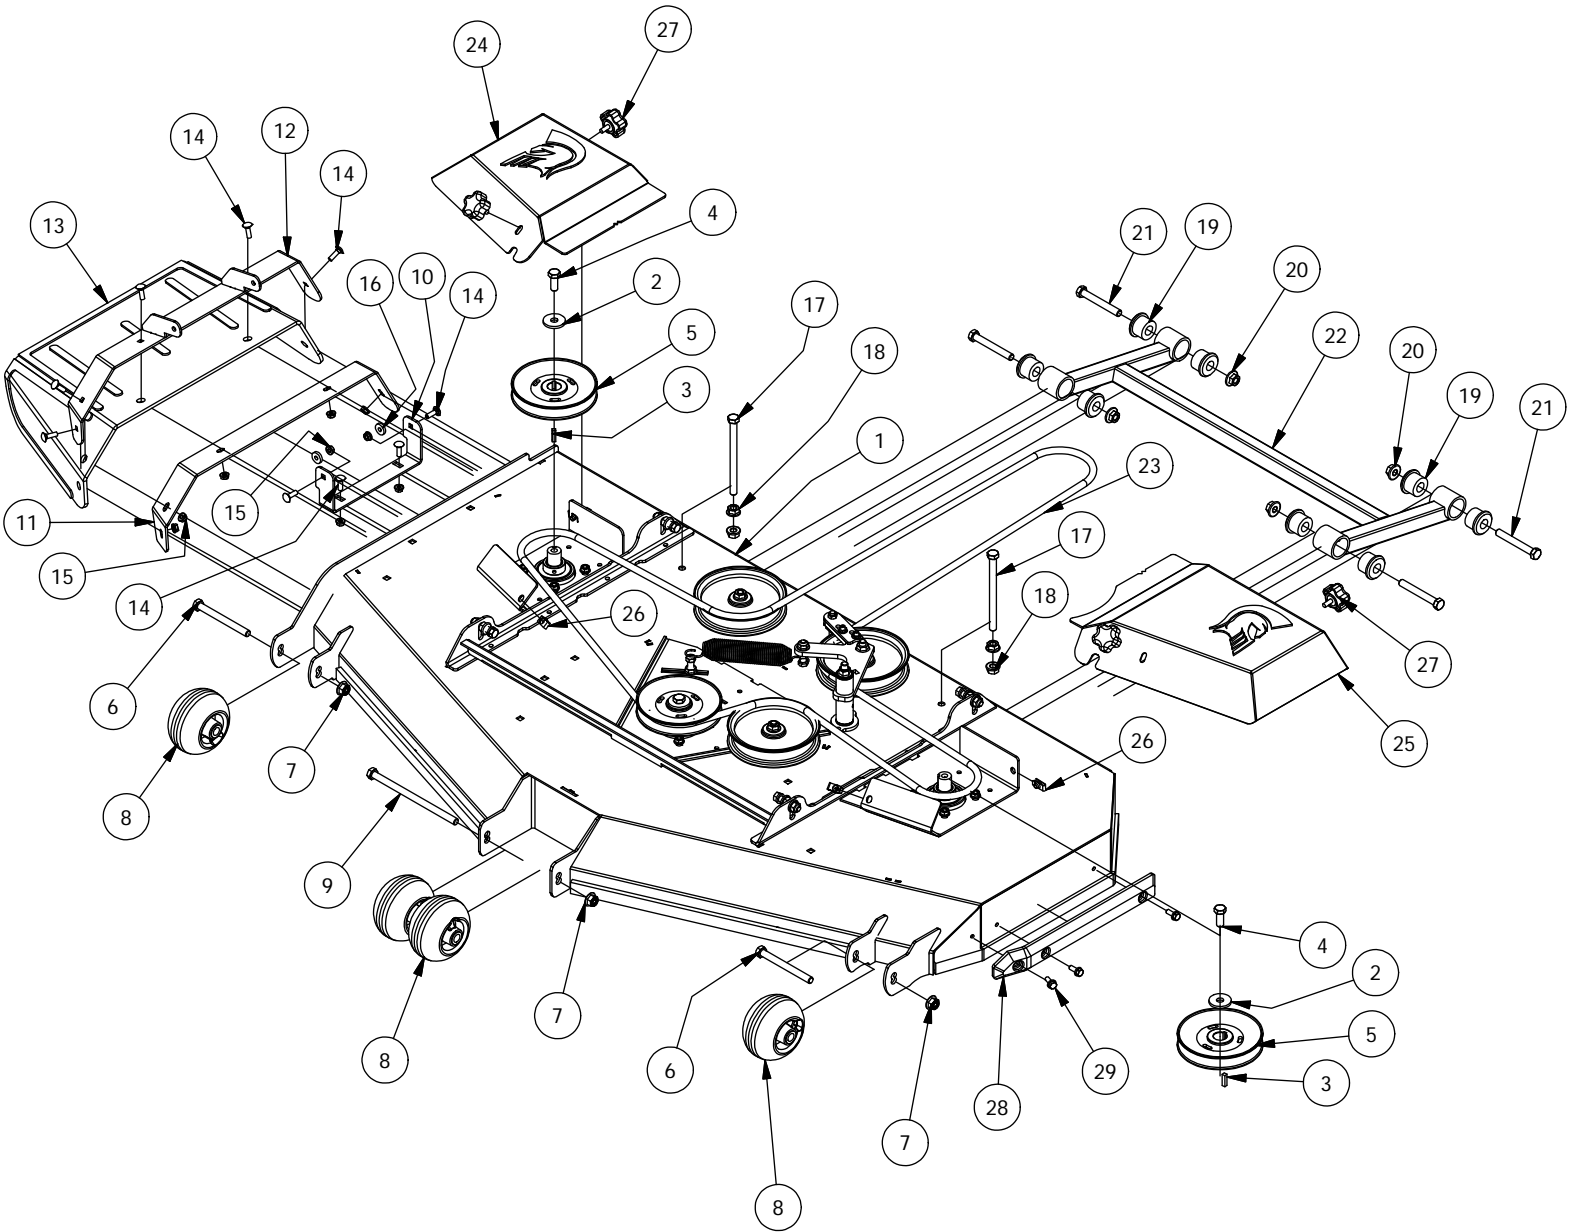

61" Deck Assembly-1

RZ 61 Deck assembly-1			
ITEM	QTY	PART NUMBER	DESCRIPTION
1	1	490-0043-00	RZ Mower 61" Deck Assembly
2	3	419-0003-00	1/2" X 1-5/8 BELLEVILLE CUP WASHER ZINC YELLOW
3	3	442-0001-00	1/4 X 1 SQUARE KEY STOCK
4	3	418-0006-00	1/2-20 X 1-1/4 HEX C/S GR 5 ZINC
5	3	433-0003-00	Deck Pulley 61"
6	2	418-0016-00	1/2-13 X 5 HEX C/S GR 2 ZINC YELLOW
7	4	413-0002-00	1/2-13 NYLON INSERT FLANGE LOCKNUT ZC YELLOW
8	4	422-0001-00	Anti-Scalp Wheel
9	1	418-0015-00	1/2-13 X 8-1/2 HEX C/S GR 2 ZINC YELLOW
10	1	439-0111-00	Mower Chute Mounting Bracket
11	1	439-0093-00	Mower Deck Chute Hinge Backer Bracket
12	1	490-0040-00	RZ Mower Deck Chute Hinge Assembly
13	1	481-0003-00	Mower Rubber Discharge Chute
14	9	418-0060-00	5/16-18 X 1 CARRIAGE BOLT ZINC YELLOW
15	9	413-0027-00	5/16-18 NYLON INSERT FLANGE LOCKNUT ZC YELLOW
16	2	419-0006-00	.312 ID X .875 OD X .1875 THK F/W NYLON BLK
17	2	418-0044-00	1/2-13 X 6-1/2 HEX C/S GR 8 ZINC YELLOW
18	4	413-0005-00	1/2-13 HEX FLANGE NUT W/SERR ZINC YELLOW
19	8	732-2000-00	Large MTV A-Arm Bushing
20	4	413-0017-00	1/2-13 NYLON INSERT FLANGE LOCKNUT ZINC W/SERRATIONS
21	4	418-0021-00	1/2-13 X 3-3/4 HEX C/S GR 5 ZINC
22	1	490-0041-00	RZ Mower Deck Stabilizer Assembly
23	1	461-0002-00	61" Mower Deck Belt, HB x 167.9" Effective Length
24	1	414-0007-00	RZ 61" Deck Right Pulley Cover
25	1	414-0006-00	RZ 61" Deck Left Pulley Cover
26	4	413-0053-00	5/16 Cage Nut
27	4	445-0001-00	Lobed Knob w/ 5/16"-18 X .750" Stud
28	1	429-0001-00	Mower Nylon Deck Guard
29	3	418-0049-00	5/16-18 X 3/4 IND HWH TRI LOB ZINC