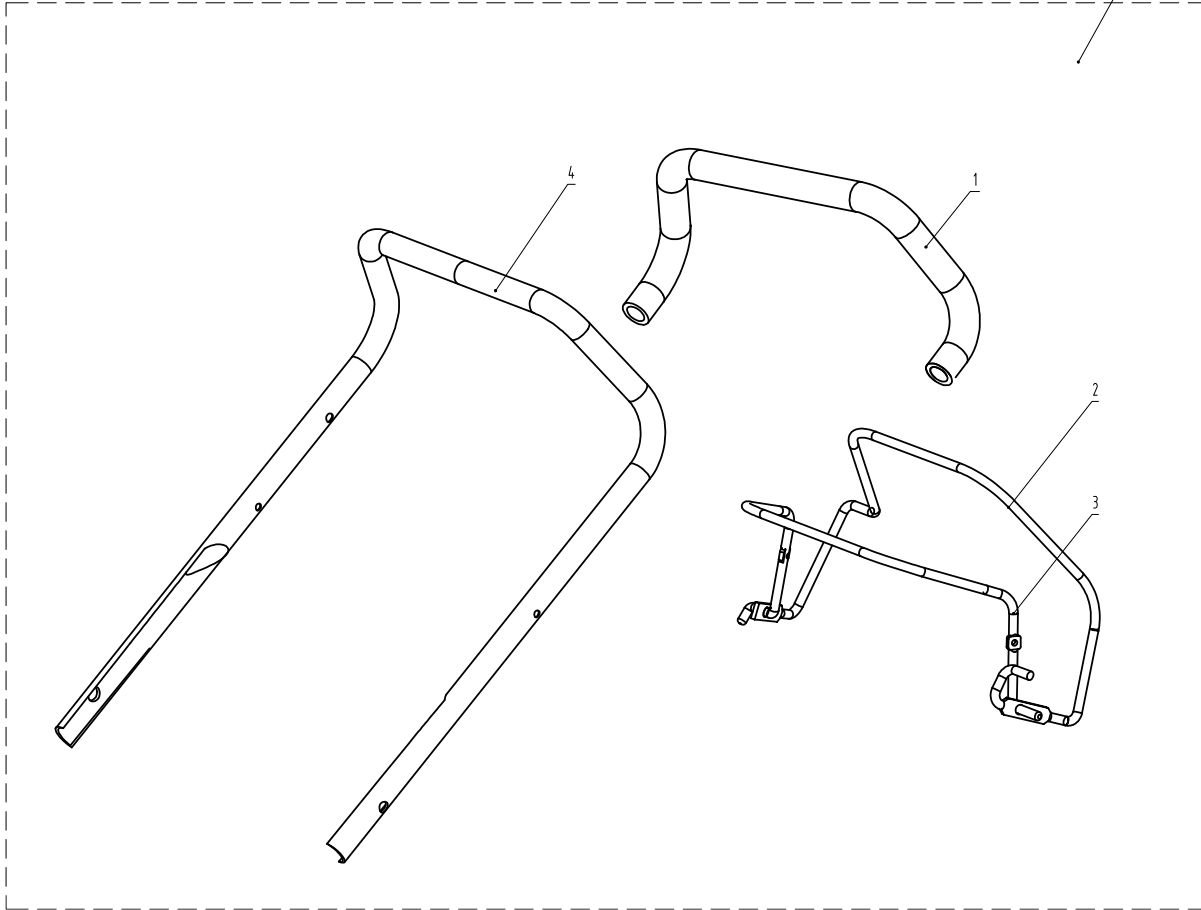

EXPLODED DRAWING

Product Name	Lawn mower
Model No. on Artwork	XSZ48B
Brand	VICTOR

A01

A02