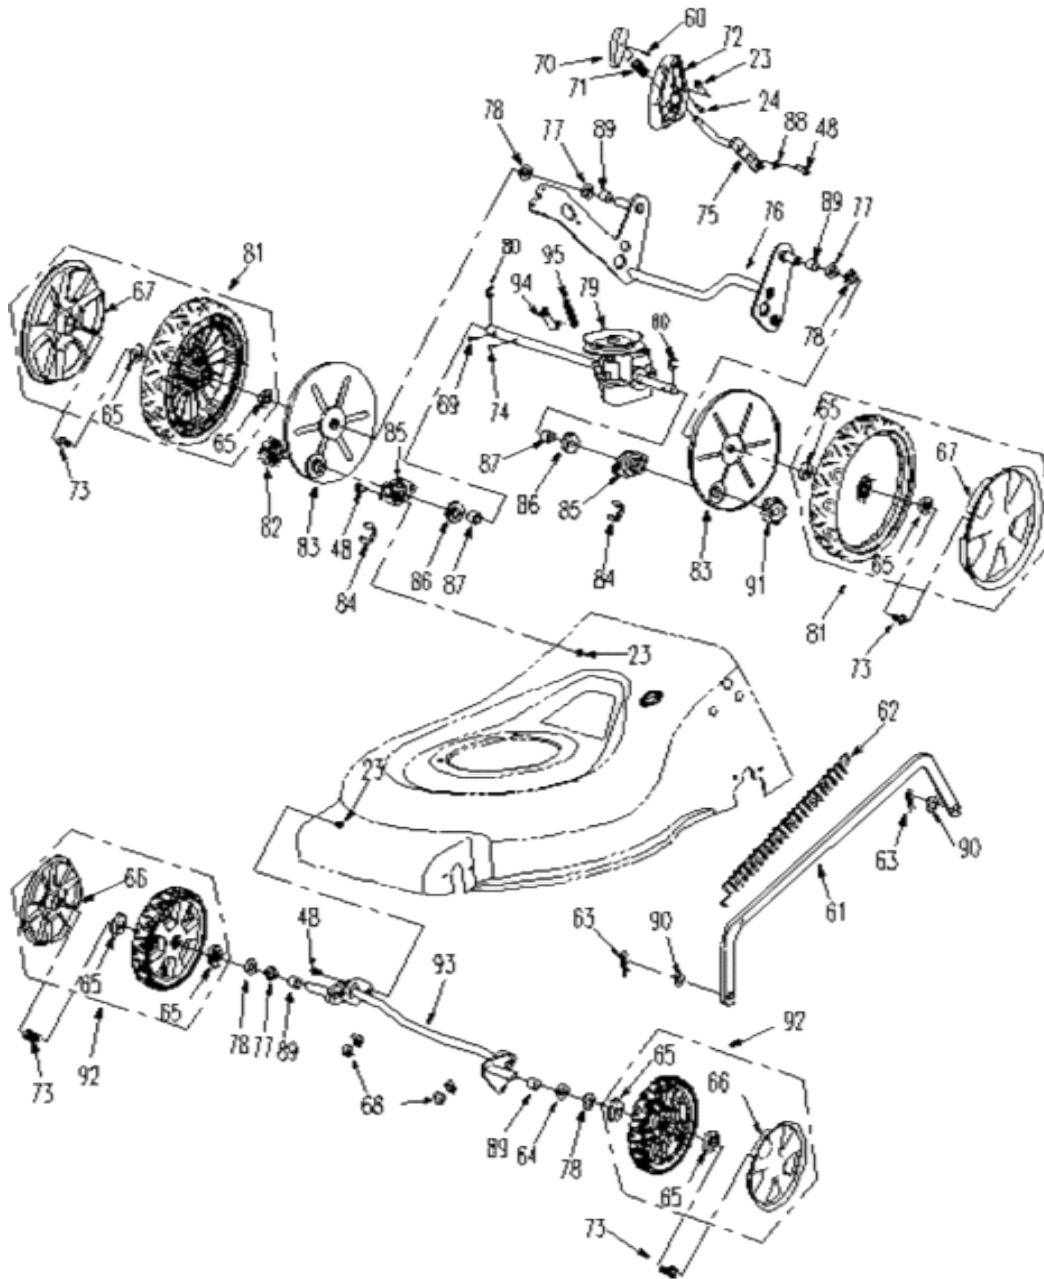

Parts Book For WYZ20H5-LC1P70FE-B01

Ref. No.	Parts No.	Description	QTY
7	B801-825	Hex Hd. Flange Bolt M8×25mm	2
8	B97.1-6	Washer 6	2
9	18.6-04	Handle Grip	1
10	2203003	Bracket	1
11	2003101	Blade Control Handle	1
12	B923-6	Acorn Nut M6	1
13	XSZ56-1-15	Bolt	2
14	2013301	Lower Handlebar	1
15	GB820-06040	Screw M6×40	1
16	2003201	Drive Clutch Lever	1
17	1850006B	Knob Nut M8mm	4
18	WORD18.6-05B	Guy Hook	1
20	2203334	Cable Unit	1
21	2003002D	Upper Handlebar	1
22	2011031	Cable Clamp	1
23	GB6182-06	Nylon Insert Lock Nut M6mm	1

Ref. No.	Parts No.	Description	QTY
8	B97.1-6	Washer 6	2
23	B6182-6	Nylon Insert Lock Nut M6mm	4
24	B5787-620	Bolt M6×20	1
25	B93-6	Washer 6	1
26	B96-6	Washer 6	3
27	2012006	Torsion Spring	1
28	B5285-5513F	Self Tapping Screws ST5.5X13F	6
29	B5285-5519C	Self Tapping Screws ST5.5X19C	4
30	B6182-8	Looknut M8	8
31	2012003	Rear Cover Bracket	1
32	B801-816	Square Neck Bolt M8X16mm	6
33	2011069	Rear Guard	1
34	2013009	Grass Comb	1
35	2205000A	Right Bracket	1
36	B91-216	Pin2×16	4
37	2100350	Rod, Rear Cover	1

Ref. No.	Parts No.	Description	QTY
23	B6182-6	Nylon Insert Lock Nut M6mm	10
24	B5787-620	Bolt M6×20	2
48	B5787-616	Hex Hd. Flange Bolt M6X16mm	9
60	B879-212	Spring Pin	1
61	2012200	Haul Shank Seam	1
62	2200053	Tension Spring	1
63	XSZ56-1-17	Hair Pin	2
64	2012012	Slice Pillow	1
65	2201002	Nylon Bearing 1/2"	8
66	00801	Hub Cap	2
67	01111	Hub Cap	2
68	WORD18-01	Nylon Bearing 1/2"	4
69	XSZ56-2-08	Roll Pin	2
70	2012701B	Knob	1
71	2012703	Pressure Spring	1