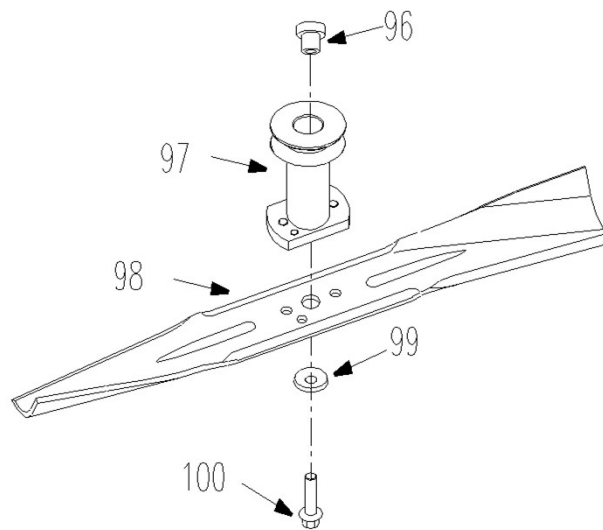

72	2012702	Handle	1
73	B5787-816	Square Neck Bolt M8X16mm	4
74	B879-516	Spring Pin 5×16mm	2
75	2013710	Handle, Rear	1
76	2013720	Rear Axle Assembly	1
77	B97.1-12	Washer 12	3
78	B955-12	Washer 12	4
79	84787	GT Transmission	1
80	B896-9	E-Clip 9mm	2
81	01110	11" wheel	2
82	2200033	Pinion Gear, Right	1
83	0110001	Cover	2
84	XSZ56-2-06	E-Clip 19mm	2
85	2207002A	Bearing Housing	2
86	2207003	Bearing	2
87	2207001	Bushing	2
88	2007006	Bushing	1
89	2007401	Bushing	4
90	2000086	Slice Pillow	2
91	2200032	Pinion Gear, Left	1
92	00800	8" wheel	2
93	2012900	Front Shaft Assembly	1
94	2100496	Support Plate	1
95	2012016	Transmission Tension Spring	1

Ref. No.	Parts No.	Description	QTY
96	1819001	Bushing	1
97	2012100D	Blade Adaptor Pulley	1
98	2000002D	Blade	1
99	XSZ56-2-17	Washer	1
100	2200010	Bolt	1