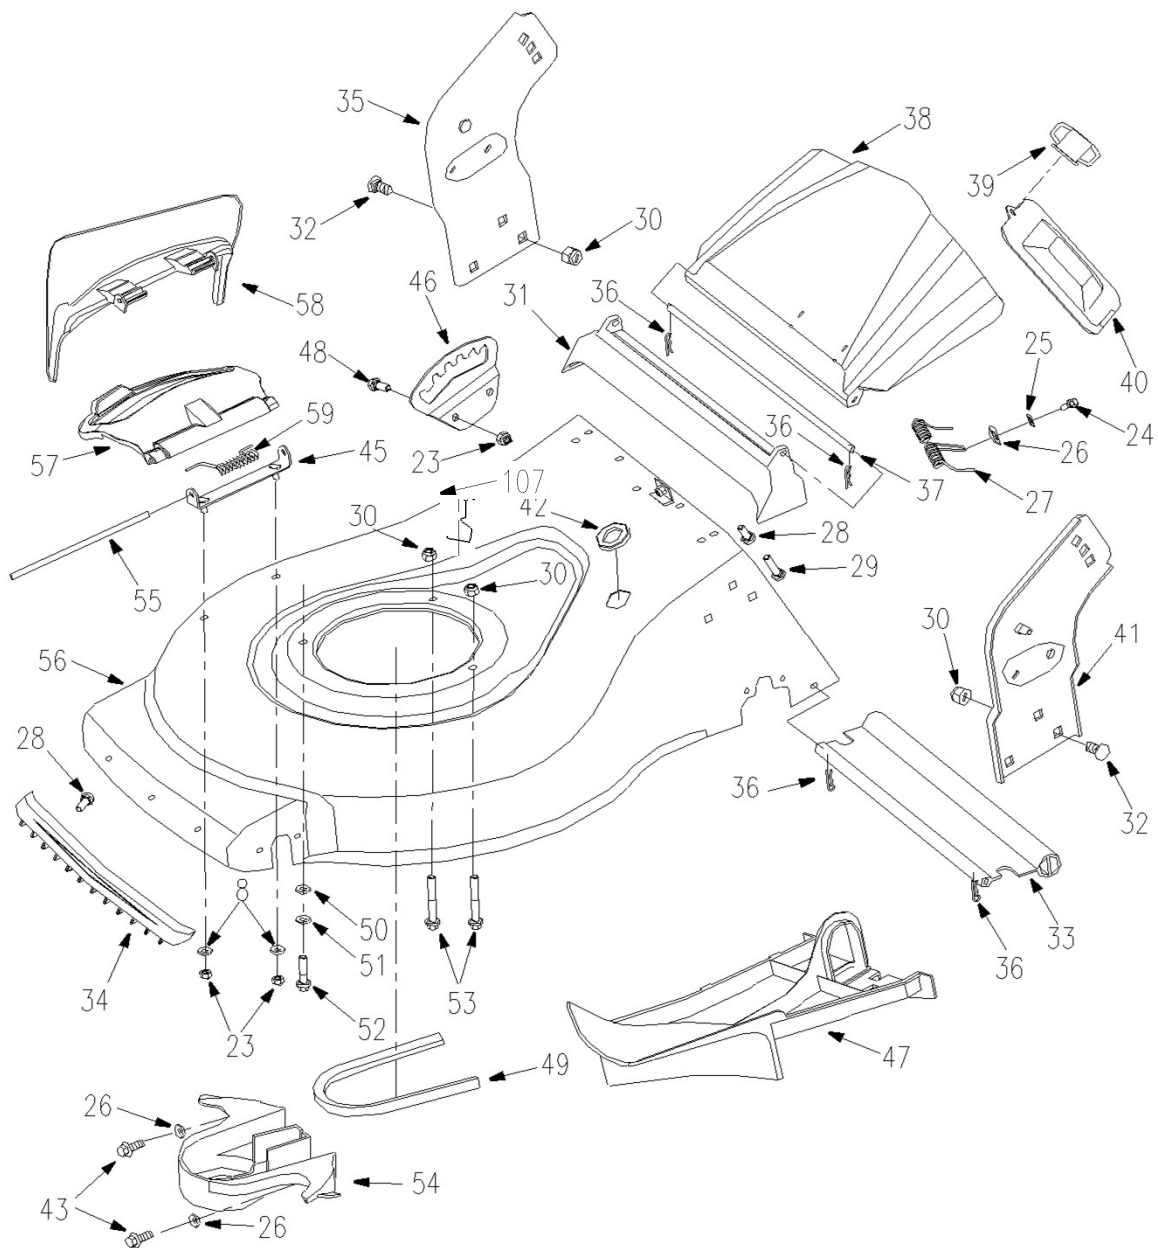

Parts Book For WYZ20H5-LC1P70FE-B01

Ref. No.	Parts No.	Description	QTY
7	B801-825	Hex Hd. Flange Bolt M8×25mm	2
8	B97.1-6	Washer 6	2
9	18.6-04	Handle Grip	1
10	2203003	Bracket	1
11	2003101	Blade Control Handle	1
12	B923-6	Acorn Nut M6	1
13	XSZ56-1-15	Bolt	2
14	2013301	Lower Handlebar	1
15	GB820-06040	Screw M6×40	1
16	2003201	Drive Clutch Lever	1
17	1850006B	Knob Nut M8mm	4
18	WORD18.6-05B	Guy Hook	1
20	2203334	Cable Unit	1
21	2003002D	Upper Handlebar	1
22	2011031	Cable Clamp	1
23	GB6182-06	Nylon Insert Lock Nut M6mm	1

Ref. No.	Parts No.	Description	QTY
8	B97.1-6	Washer 6	2
23	B6182-6	Nylon Insert Lock Nut M6mm	4
24	B5787-620	Bolt M6×20	1
25	B93-6	Washer 6	1
26	B96-6	Washer 6	3
27	2012006	Torsion Spring	1
28	B5285-5513F	Self Tapping Screws ST5.5X13F	6
29	B5285-5519C	Self Tapping Screws ST5.5X19C	4
30	B6182-8	Looknut M8	8
31	2012003	Rear Cover Bracket	1
32	B801-816	Square Neck Bolt M8X16mm	6
33	2011069	Rear Guard	1
34	2013009	Grass Comb	1
35	2205000A	Right Bracket	1
36	B91-216	Pin2×16	4
37	2100350	Rod, Rear Cover	1

Ref. No.	Parts No.	Description	QTY
23	B6182-6	Nylon Insert Lock Nut M6mm	10
24	B5787-620	Bolt M6×20	2
48	B5787-616	Hex Hd. Flange Bolt M6X16mm	9
60	B879-212	Spring Pin	1
61	2012200	Haul Shank Seam	1
62	2200053	Tension Spring	1
63	XSZ56-1-17	Hair Pin	2
64	2012012	Slice Pillow	1
65	2201002	Nylon Bearing 1/2"	8
66	00801	Hub Cap	2
67	01111	Hub Cap	2
68	WORD18-01	Nylon Bearing 1/2"	4
69	XSZ56-2-08	Roll Pin	2
70	2012701B	Knob	1
71	2012703	Pressure Spring	1

Ref. No.	Parts No.	Description	QTY
96	1819001	Bushing	1
97	2012100D	Blade Adaptor Pulley	1
98	2000002D	Blade	1
99	XSZ56-2-17	Washer	1
100	2200010	Bolt	1

Ref. No.	Parts No.	Description	QTY
101	2100463A	Grass Bag Handle	1
102	2100447A	Grass Bag Cover	1
103	2012611	Bag Frame	1
104	2012620	Fabric Bag	1
105	B879-2513	Pin 2.5X13	2
106	2100446A	Access Plate	1