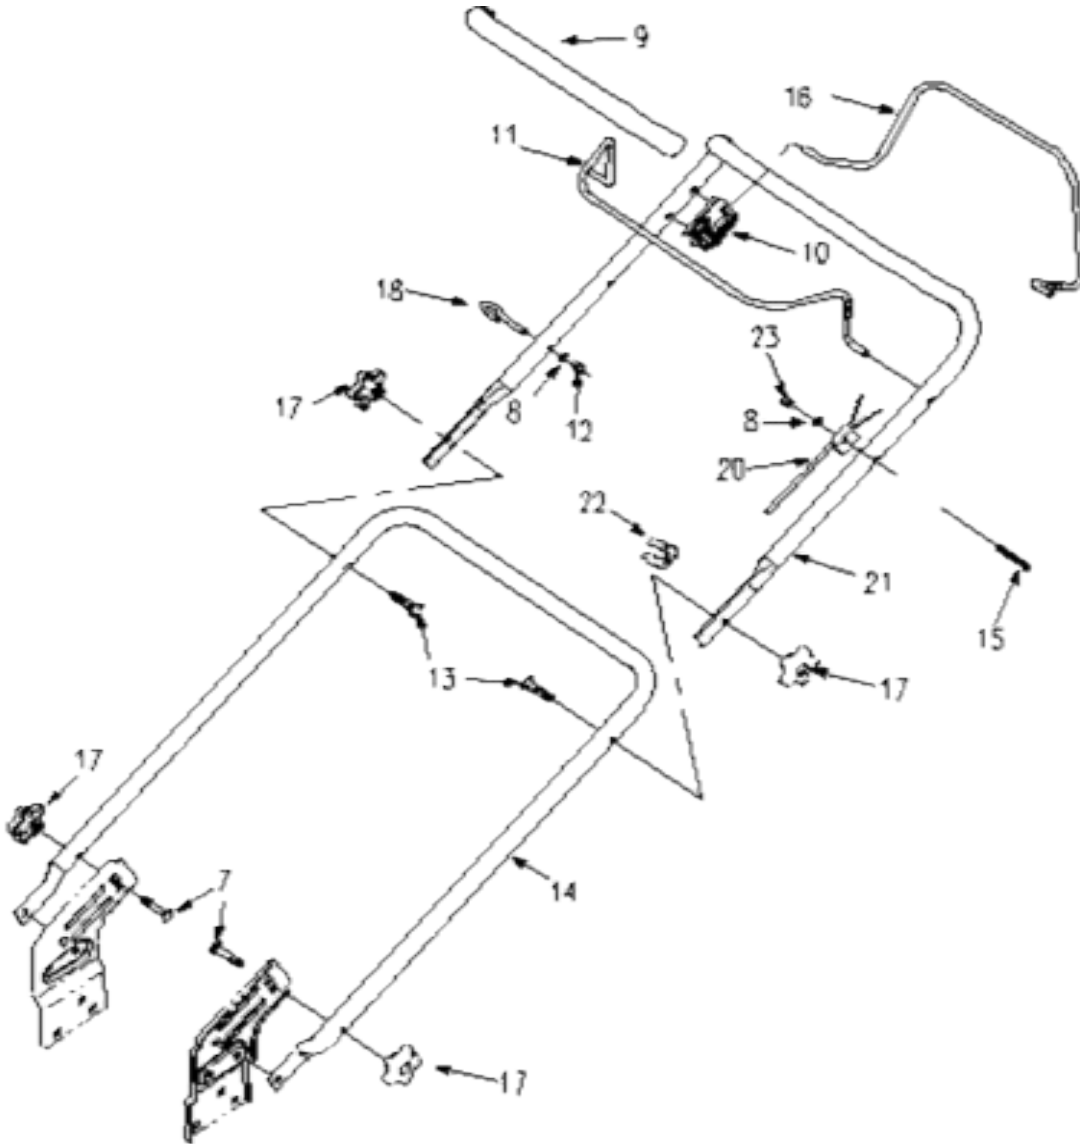

Parts Book For WYZ20H5-LC1P70FE-B01

Ref. No.	Parts No.	Description	QTY
7	B801-825	Hex Hd. Flange Bolt M8×25mm	2
8	B97.1-6	Washer 6	2
9	18.6-04	Handle Grip	1
10	2203003	Bracket	1
11	2003101	Blade Control Handle	1
12	B923-6	Acorn Nut M6	1
13	XSZ56-1-15	Bolt	2
14	2013301	Lower Handlebar	1
15	GB820-06040	Screw M6×40	1
16	2003201	Drive Clutch Lever	1
17	1850006B	Knob Nut M8mm	4
18	WORD18.6-05B	Guy Hook	1
20	2203334	Cable Unit	1
21	2003002D	Upper Handlebar	1
22	2011031	Cable Clamp	1
23	GB6182-06	Nylon Insert Lock Nut M6mm	1

Ref. No.	Parts No.	Description	QTY
8	B97.1-6	Washer 6	2
23	B6182-6	Nylon Insert Lock Nut M6mm	4
24	B5787-620	Bolt M6×20	1
25	B93-6	Washer 6	1
26	B96-6	Washer 6	3
27	2012006	Torsion Spring	1
28	B5285-5513F	Self Tapping Screws ST5.5X13F	6
29	B5285-5519C	Self Tapping Screws ST5.5X19C	4
30	B6182-8	Looknut M8	8
31	2012003	Rear Cover Bracket	1
32	B801-816	Square Neck Bolt M8X16mm	6
33	2011069	Rear Guard	1
34	2013009	Grass Comb	1
35	2205000A	Right Bracket	1
36	B91-216	Pin2×16	4
37	2100350	Rod, Rear Cover	1

Ref. No.	Parts No.	Description	QTY
23	B6182-6	Nylon Insert Lock Nut M6mm	10
24	B5787-620	Bolt M6×20	2
48	B5787-616	Hex Hd. Flange Bolt M6X16mm	9
60	B879-212	Spring Pin	1
61	2012200	Haul Shank Seam	1
62	2200053	Tension Spring	1
63	XSZ56-1-17	Hair Pin	2
64	2012012	Slice Pillow	1
65	2201002	Nylon Bearing 1/2"	8
66	00801	Hub Cap	2
67	01111	Hub Cap	2
68	WORD18-01	Nylon Bearing 1/2"	4
69	XSZ56-2-08	Roll Pin	2
70	2012701B	Knob	1
71	2012703	Pressure Spring	1

Ref. No.	Parts No.	Description	QTY
96	1819001	Bushing	1
97	2012100D	Blade Adaptor Pulley	1
98	2000002D	Blade	1
99	XSZ56-2-17	Washer	1
100	2200010	Bolt	1

Ref. No.	Parts No.	Description	QTY
101	2100463A	Grass Bag Handle	1
102	2100447A	Grass Bag Cover	1
103	2012611	Bag Frame	1
104	2012620	Fabric Bag	1
105	B879-2513	Pin 2.5X13	2
106	2100446A	Access Plate	1